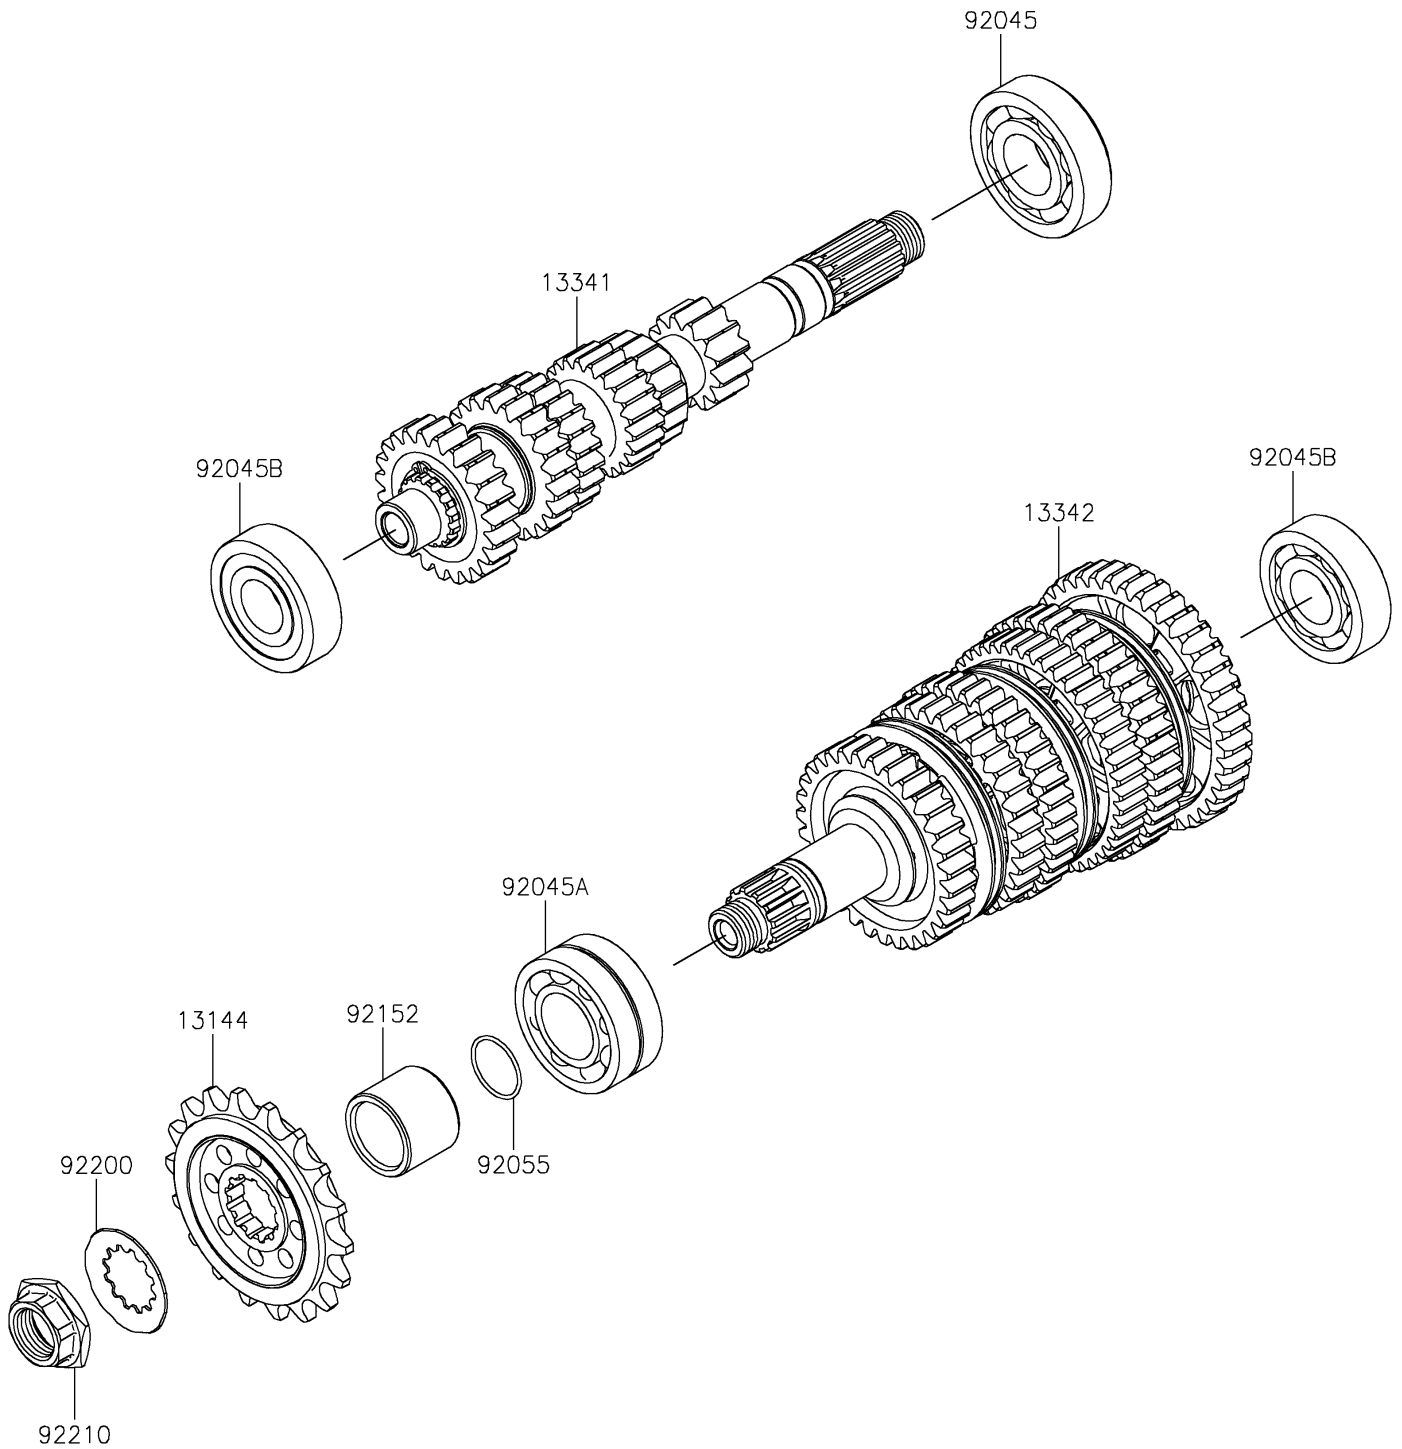

2026 Z H2 SE ABS

PARTS DIAGRAM

Transmission

E1361

2026 Z H2 SE ABS

PARTS LIST

Transmission

Kawasaki

Let the Good Times Roll®

ITEM NAME

PART NUMBER

QUANTITY
