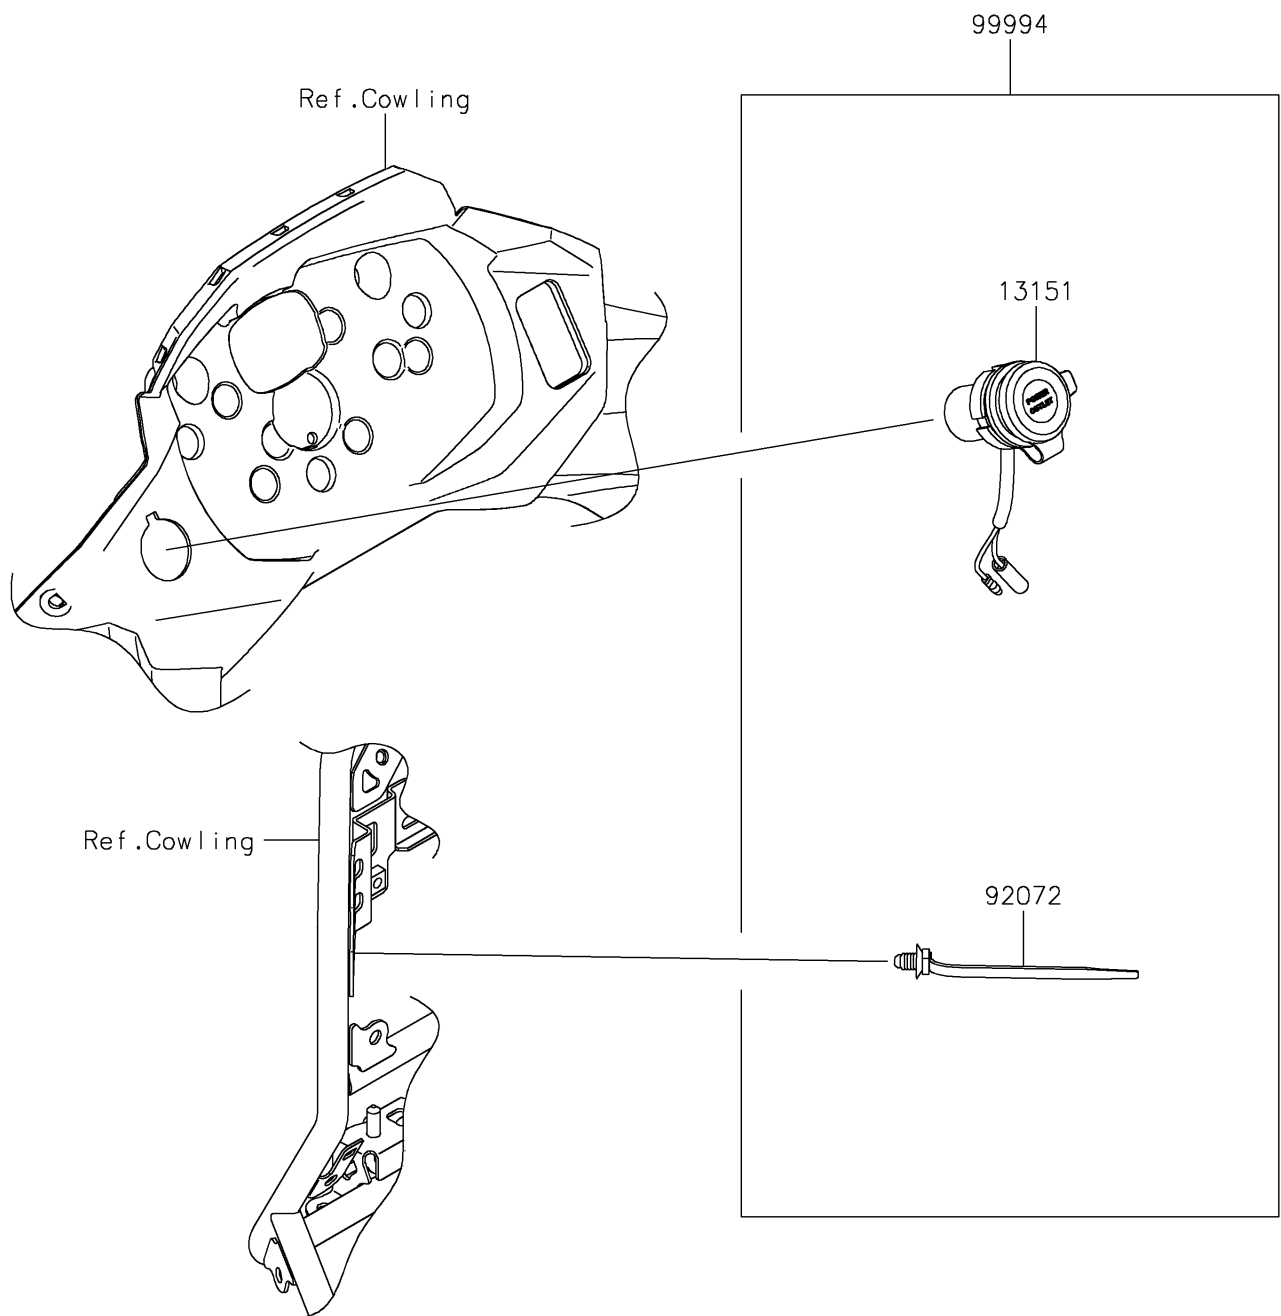

2022 VERSYS®-X 300 ABS

PARTS DIAGRAM

Accessory(DC Socket)

F2910D

2022 VERSYS® -X 300 ABS

PARTS LIST

Accessory(DC Socket)

ITEM NAME

PART NUMBER

QUANTITY
