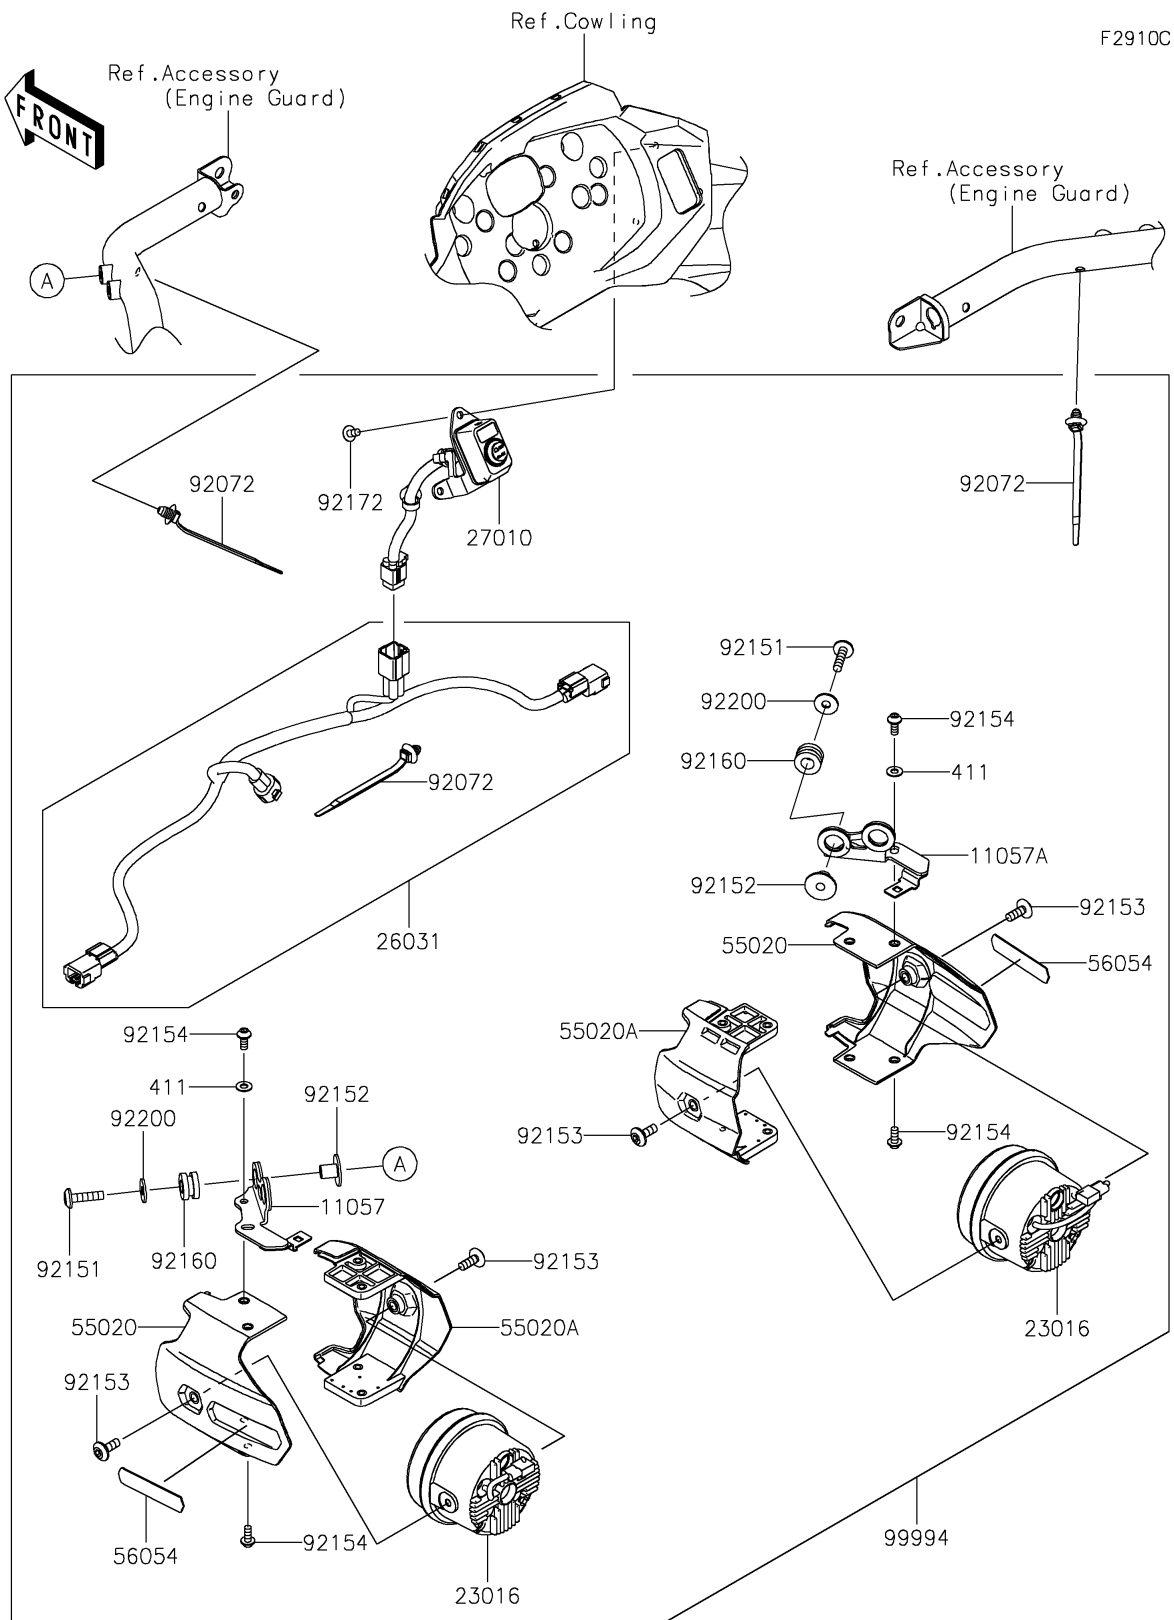

2022 VERSYS®-X 300 ABS

PARTS DIAGRAM

Accessory(Fog Lamp)

2022 VERSYS[®]-X 300 ABS

PARTS LIST

Accessory(Fog Lamp)

ITEM NAME

PART NUMBER

QUANTITY
