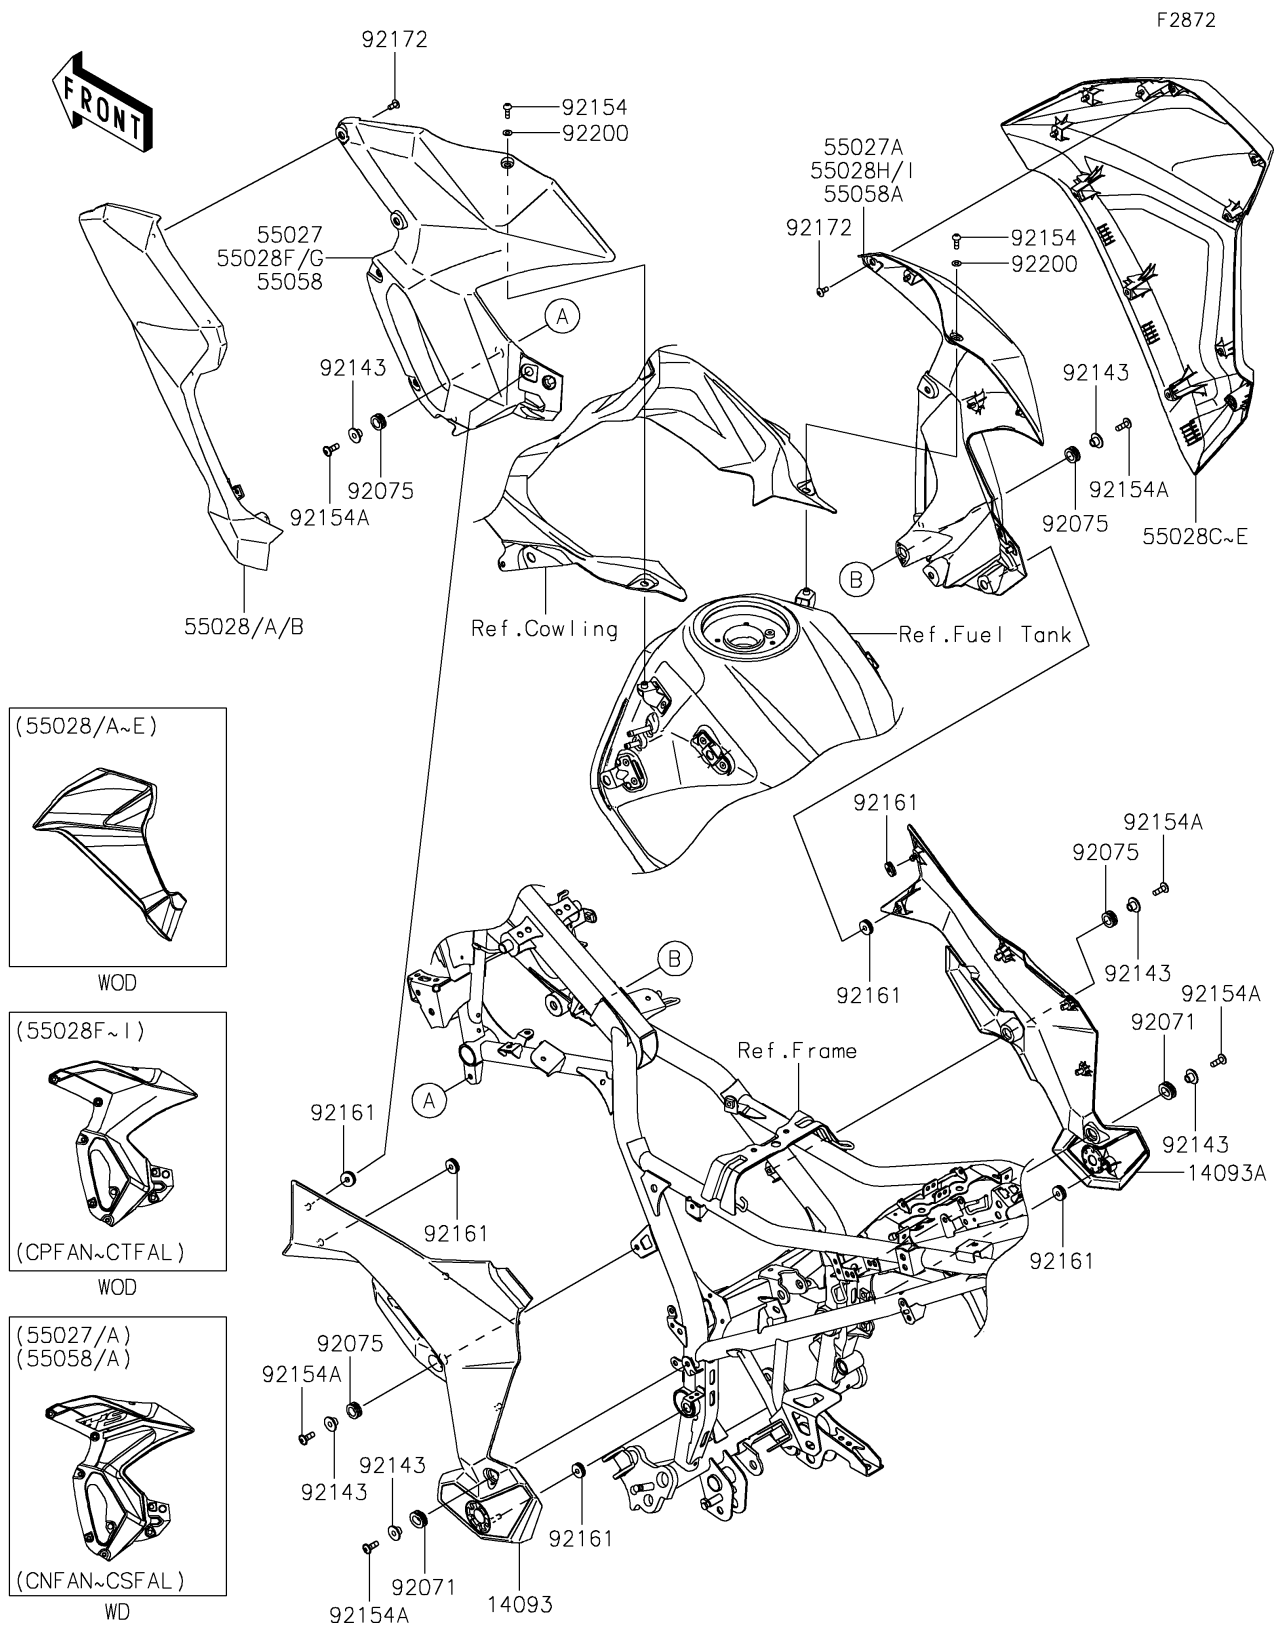

2023 Versys-X 300 ABS

Kawasaki

Let the Good Times Roll®

PARTS DIAGRAM

Cowling Lower

2023 Versys-X 300 ABS

PARTS LIST

Cowling Lowers

ITEM NAME	PART NUMBER	QUANTITY
COVER,PIVOT,LH (Ref # 14093)	14093-0558	1
COVER,PIVOT,RH (Ref # 14093A)	14093-0559	1
COWLING,TANK SIDE,LH,P.R.WHITE (Ref # 55027)	55027-5205-68N	1
COWLING,TANK SIDE,RH,P.R.WHITE (Ref # 55027A)	55027-5206-68N	1
COWLING,SIDE,LH,P.R.WHITE (Ref # 55028)	55028-0626-68N	1
COWLING,SIDE,LH,P.M.S.GREEN (Ref # 55028A)	55028-0626-69D	1
COWLING,SIDE,RH,P.R.WHITE (Ref # 55028C)	55028-0627-68N	1
COWLING,SIDE,RH,P.M.S.GREEN (Ref # 55028D)	55028-0627-69D	1
COWLING,TANK SIDE,LH,GRAY (Ref # 55028F)	55028-0628-51B	1
COWLING,TANK SIDE,RH,GRAY (Ref # 55028H)	55028-0629-51B	1
COWLING,TANK SIDE,LH,M.F.S.BLK (Ref # 55058)	55058-5385-739	1
COWLING,TANK SIDE,RH,M.F.S.BLK (Ref # 55058A)	55058-5387-739	1
GROMMET,20X24X8 (Ref # 92071)	92071-0768	2
DAMPER (Ref # 92075)	92075-1634	4
COLLAR,L=9.6 (Ref # 92143)	92143-1016	6
BOLT,SOCKET,5X16 (Ref # 92154)	92154-0209	2
BOLT,SOCKET,6X18 (Ref # 92154A)	92154-2340	6
DAMPER,6X19X5.6 (Ref # 92161)	92161-1911	6
SCREW,5X12 (Ref # 92172)	92172-0821	10
WASHER,NYLONE,5.3X11.5X0.5 (Ref # 92200)	92200-0006	2