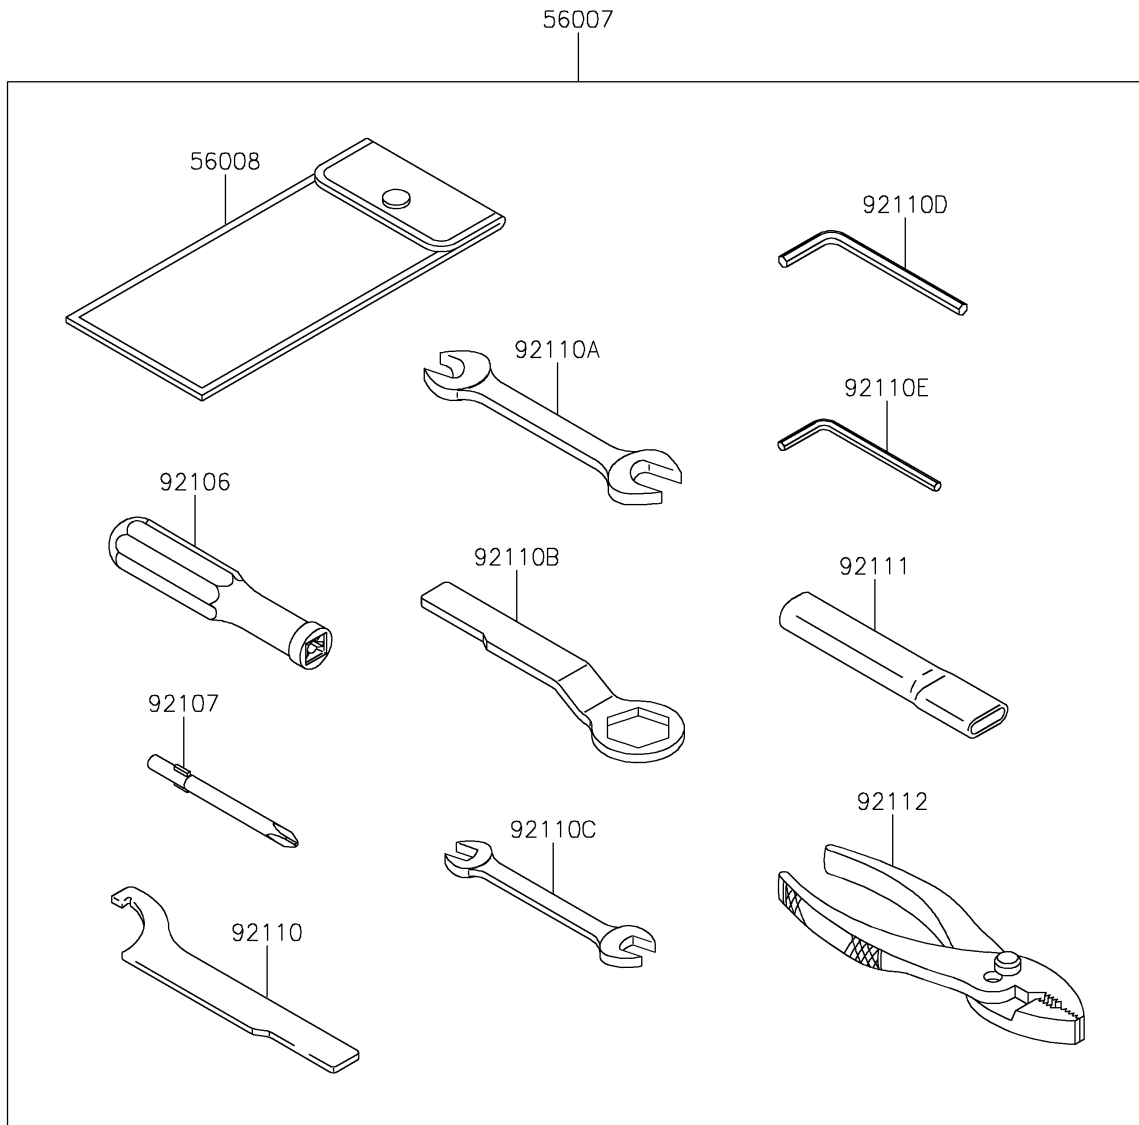

2025 Versys-X 300 ABS

PARTS DIAGRAM

Owner's Tools

F2810

2025 Versys-X 300 ABS

PARTS LIST

Owner's Tools

ITEM NAME

PART NUMBER

QUANTITY
