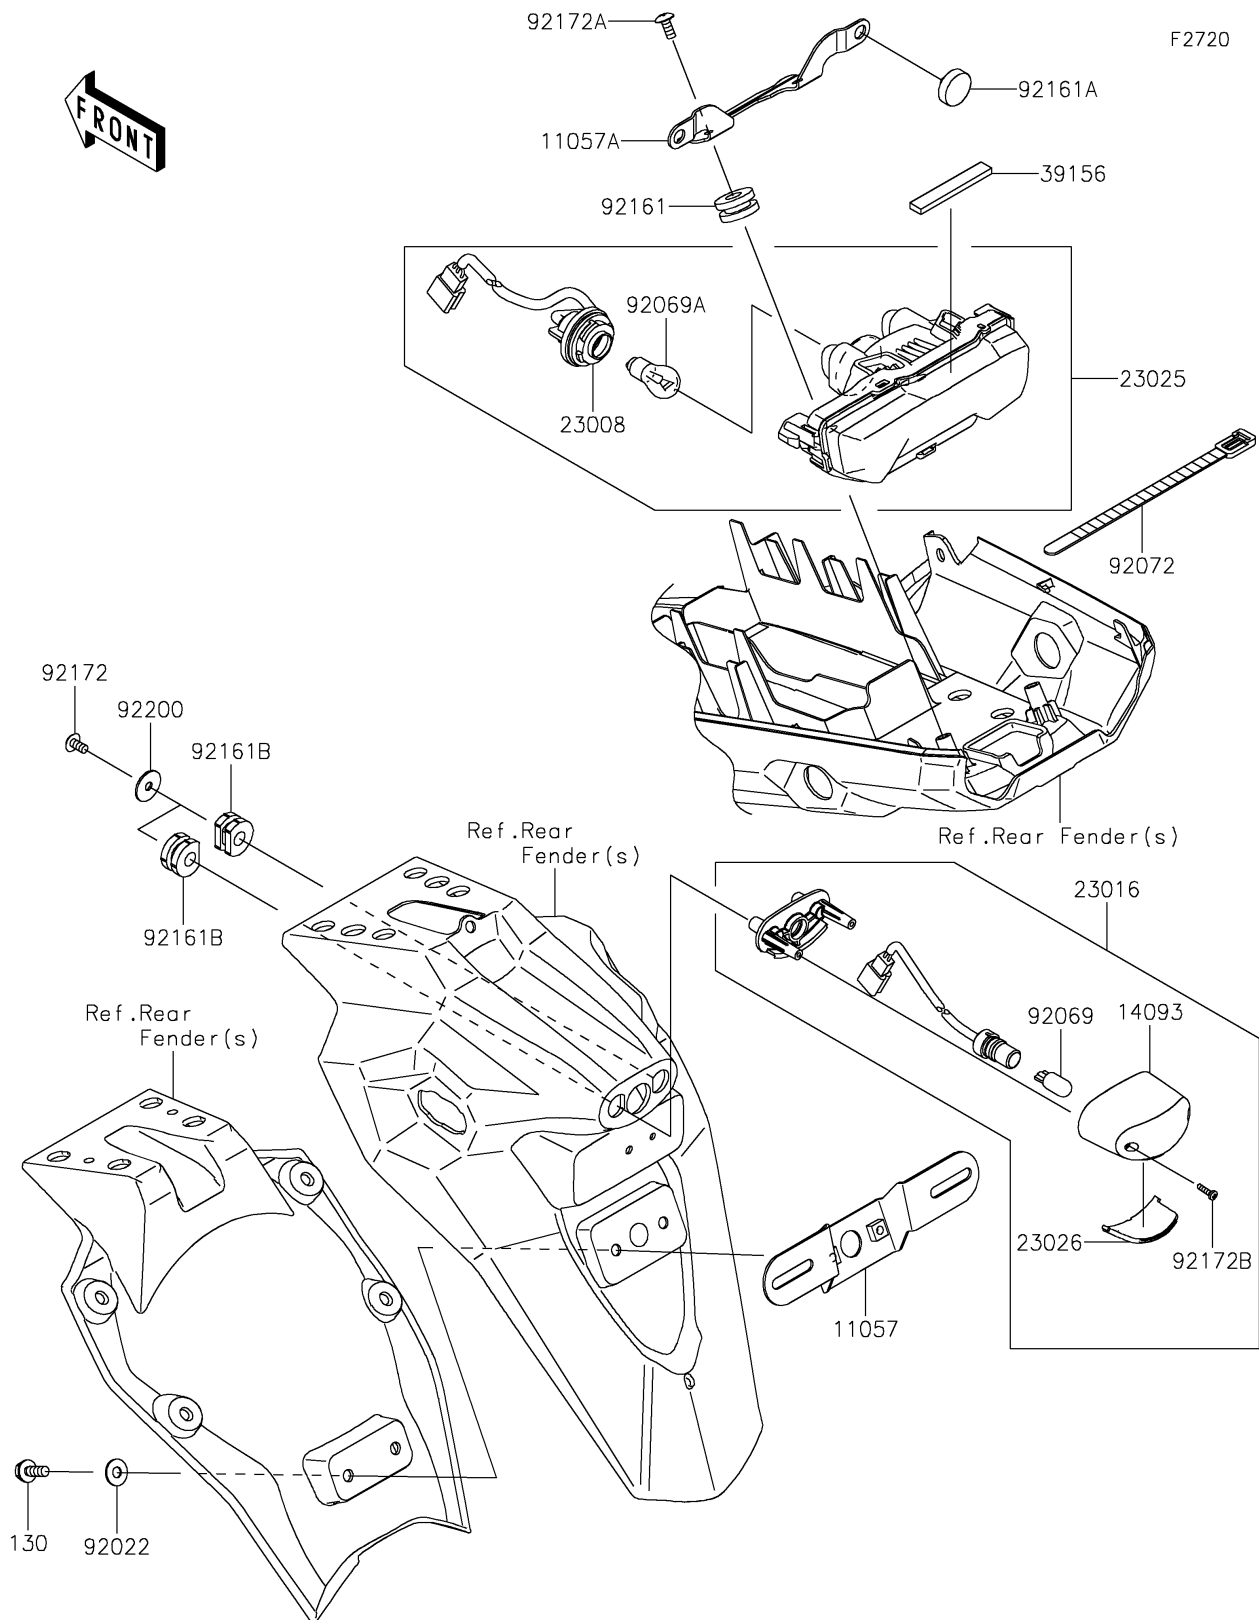

2022 VERSYS®-X 300 ABS

PARTS DIAGRAM

Taillight(s)

2022 VERSYS®-X 300 ABS

PARTS LIST

Taillight(s)

ITEM NAME	PART NUMBER	QUANTITY
BRACKET,LICENSE PLATE (Ref # 11057)	11057-1046	1
BRACKET (Ref # 11057A)	11057-1351	1
COVER,LICENSE LAMP (Ref # 14093)	14093-0525	1
SOCKET-ASSY (Ref # 23008)	23008-0182	1
LAMP-ASSY,LICENSE (Ref # 23016)	23016-0600	1
LAMP-TAIL (Ref # 23025)	23025-0378	1
LENS,LICENSE LAMP (Ref # 23026)	23026-0025	1
PAD,9X60X4 (Ref # 39156)	39156-0820	1
WASHER,6.5X16X1.0 (Ref # 92022)	92022-1093	2
BULB,12V 5W (Ref # 92069)	92069-1016	1
BULB,12V 21/5W (Ref # 92069A)	92069-1084	1
BAND,L=140 (Ref # 92072)	92072-1293	1
DAMPER (Ref # 92161)	92161-0163	2
DAMPER (Ref # 92161A)	92161-0336	2
DAMPER (Ref # 92161B)	92161-0776	2
SCREW,TAPPING,5X16 (Ref # 92172)	92172-0427	2
SCREW,5X12 (Ref # 92172A)	92172-0821	2
SCREW,4X12 (Ref # 92172B)	92172-0904	2
WASHER,5.5X20X1.2 (Ref # 92200)	92200-0284	2
BOLT-FLANGED,6X16 (Ref # 130)	130BA0616	2