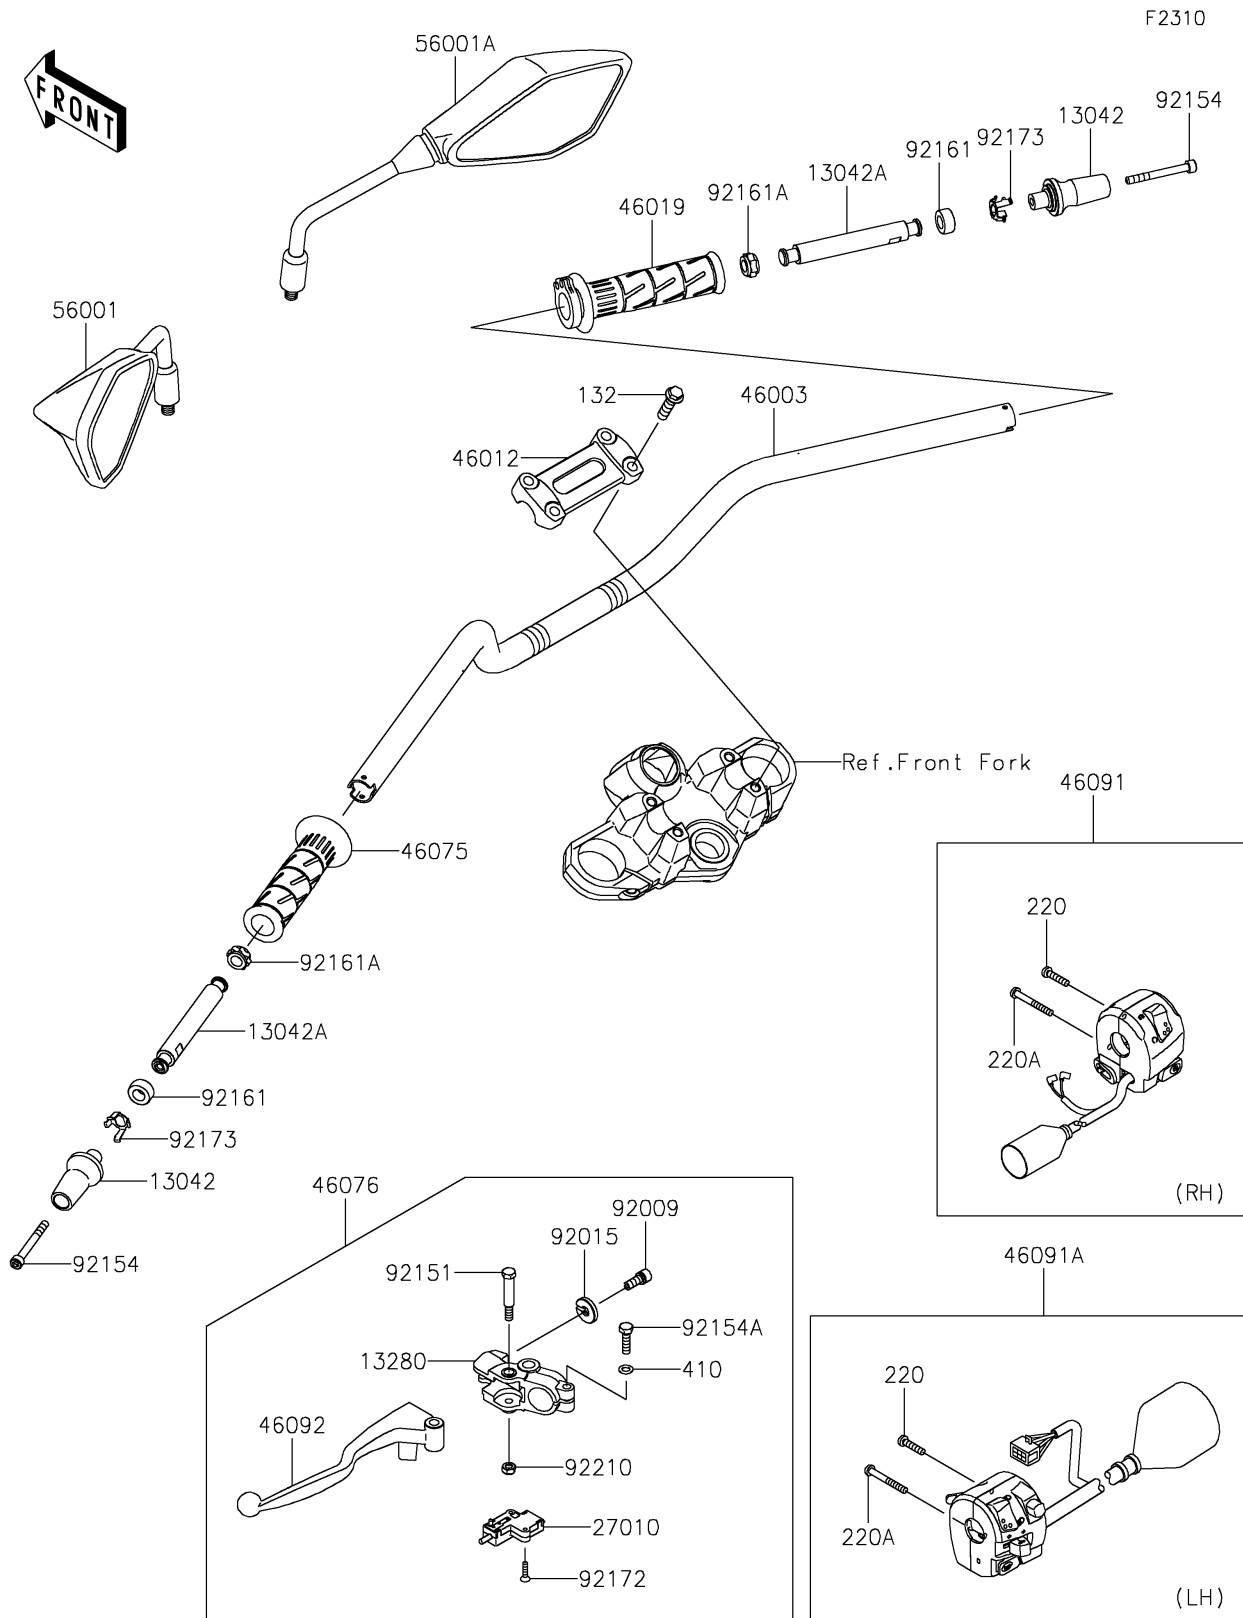

2023 Versys-X 300 ABS

PARTS DIAGRAM

Handlebar

2023 Versys-X 300 ABS

PARTS LIST

Handlebar

ITEM NAME	PART NUMBER	QUANTITY
WEIGHT,HANDLE,OUTER (Ref # 13042)	13042-0742	2
WEIGHT,HANDLE,INNER (Ref # 13042A)	13042-0761	2
HOLDER,CLUTCH LEVER (Ref # 13280)	13280-0105	1
SWITCH,CLUTCH (Ref # 27010)	27010-0729	1
HANDLE,F.S.BLACK (Ref # 46003)	46003-0696-18R	1
HOLDER-HANDLE,UPP,F.S.BLACK (Ref # 46012)	46012-0010-18R	1
GRIP-ASSY,THROTTLE (Ref # 46019)	46019-0060	1
GRIP,HANDLE,LH (Ref # 46075)	46075-0564	1
LEVER-ASSY-GRIP,CLUTCH (Ref # 46076)	46076-0143	1
HOUSING-ASSY-CONTROL,RH (Ref # 46091)	46091-0352	1
HOUSING-ASSY-CONTROL,LH (Ref # 46091A)	46091-0385	1
LEVER-GRIP,CLUTCH (Ref # 46092)	46092-0571	1
MIRROR-ASSY,LH (Ref # 56001)	56001-0299	1
MIRROR-ASSY,RH (Ref # 56001A)	56001-0300	1
SCREW,CABLE ADJUST,8MM,BLACK (Ref # 92009)	92009-1134	1
NUT,CABLE ADJUST LOCK,8MM,BLK (Ref # 92015)	92015-1197	1
BOLT,LEVER SET (Ref # 92151)	92151-1986	1
BOLT,SOCKET,6X55 (Ref # 92154)	92154-1299	2
BOLT,UPSET,6X22 (Ref # 92154A)	92154-1422	1
DAMPER (Ref # 92161)	92161-1926	2
DAMPER,10X16X10,INNER (Ref # 92161A)	92161-1930	2
SCREW,3X16 (Ref # 92172)	92172-0788	2
CLAMP,WEIGHT (Ref # 92173)	92173-1386	2
NUT,LOCK,6MM (Ref # 92210)	92210-0006	1
BOLT-FLANGED-SMALL,8X30 (Ref # 132)	132BC0830	4
SCREW-PAN-CROS,5X22 (Ref # 220)	220AB0522	2
SCREW-PAN-CROS,5X40 (Ref # 220A)	220AB0540	2
WASHER-PLAIN-SMALL,6MM (Ref # 410)	410AB0600	1