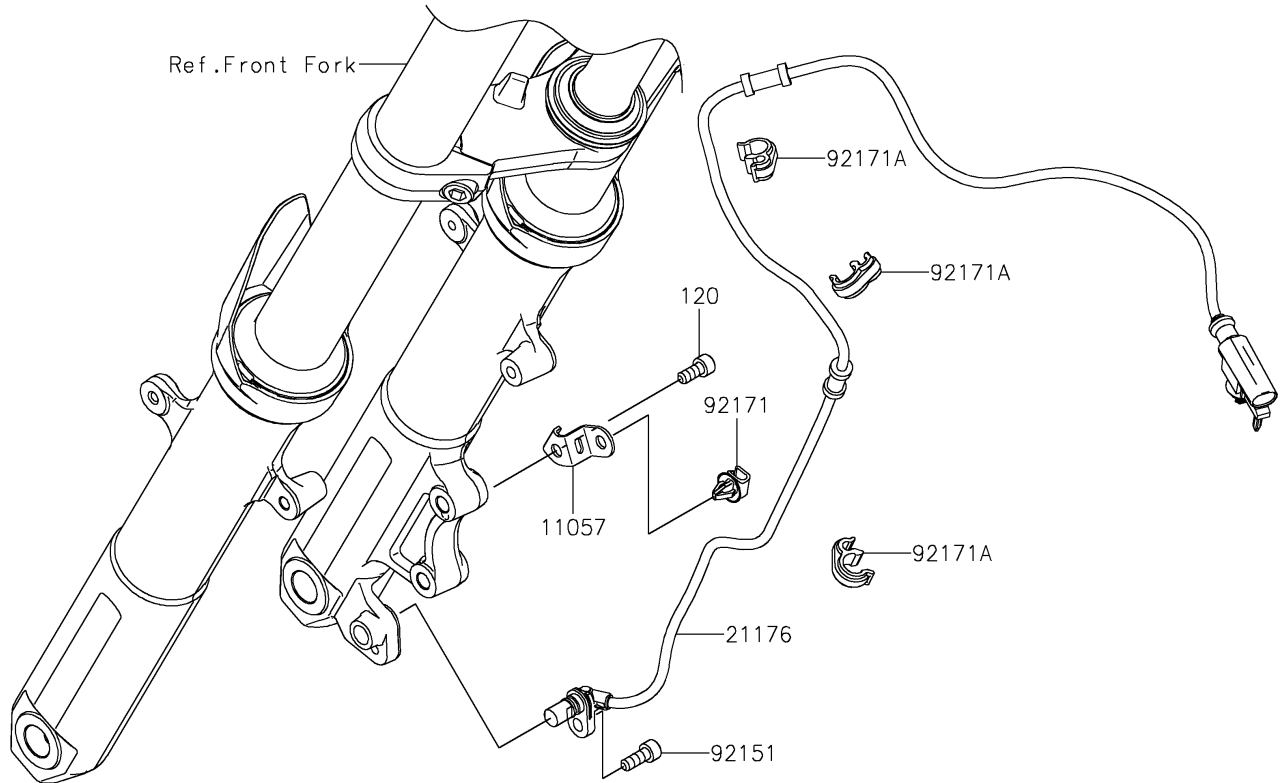

2023 Versys-X 300 ABS

PARTS DIAGRAM

Front Master Cylinder

2023 Versys-X 300 ABS

PARTS LIST

Front Master Cylinder

ITEM NAME	PART NUMBER	QUANTITY
BRACKET,FORK OUTER TUBE,LWR (Ref # 11057)	11057-0628	1
SENSOR,SPEED,FR (Ref # 21176)	21176-0842	1
SWITCH,BRAKE (Ref # 27010)	27010-0762	1
CYLINDER-ASSY-MASTER,FR (Ref # 43015)	43015-0731	1
PISTON-COMP-BRAKE (Ref # 43020)	43020-0022	1
STOPPER-BRAKE,PISTON (Ref # 43022)	43022-1010	1
CAP-BRAKE (Ref # 43026)	43026-1082	1
PLATE-DIAPHRAGM (Ref # 43027)	43027-1057	1
DIAPHRAGM (Ref # 43028)	43028-1061	1
HOLDER-BRAKE,MASTER CYLINDER (Ref # 43034)	43034-1016	1
LEVER-GRIP,FRONT BRAKE (Ref # 46092)	46092-1203	1
COVER-SEAL,MASTER CYLINDER (Ref # 49016)	49016-1044	1
BOLT,FRONT BRAKE LEVER (Ref # 92001)	92001-1728	1
BOLT,SCREW,4X12 (Ref # 92002)	92002-1323	1
BOLT (Ref # 92002A)	92002-1894	2
SCREW,4MM (Ref # 92009)	92009-1458	2
NUT,FLANGED,6MM,BLACK (Ref # 92015)	92015-1233	1
BOLT (Ref # 92151)	92151-1166	1
CLAMP (Ref # 92171)	92171-0640	1
CLAMP,BRAKE HOSE (Ref # 92171A)	92171-1819	3
BOLT-SOCKET,6X14 (Ref # 120)	120CA0614	1