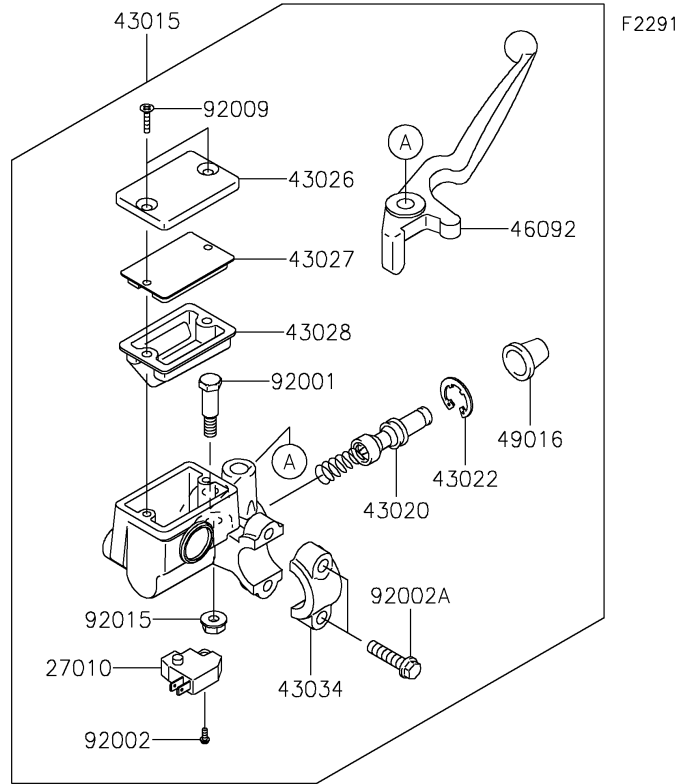

2023 Versys-X 300 ABS

PARTS DIAGRAM

Front Master Cylinder

2023 Versys-X 300 ABS

PARTS LIST

Front Master Cylinder

ITEM NAME	PART NUMBER	QUANTITY
BRACKET,FORK OUTER TUBE,LWR (Ref # 11057)	11057-0628	1
SENSOR,SPEED,FR (Ref # 21176)	21176-0842	1
SWITCH,BRAKE (Ref # 27010)	27010-0762	1
CYLINDER-ASSY-MASTER,FR (Ref # 43015)	43015-0731	1
PISTON-COMP-BRAKE (Ref # 43020)	43020-0022	1
STOPPER-BRAKE,PISTON (Ref # 43022)	43022-1010	1
CAP-BRAKE (Ref # 43026)	43026-1082	1
PLATE-DIAPHRAGM (Ref # 43027)	43027-1057	1
DIAPHRAGM (Ref # 43028)	43028-1061	1
HOLDER-BRAKE,MASTER CYLINDER (Ref # 43034)	43034-1016	1
LEVER-GRIP,FRONT BRAKE (Ref # 46092)	46092-1203	1
COVER-SEAL,MASTER CYLINDER (Ref # 49016)	49016-1044	1
BOLT,FRONT BRAKE LEVER (Ref # 92001)	92001-1728	1
BOLT,SCREW,4X12 (Ref # 92002)	92002-1323	1
BOLT (Ref # 92002A)	92002-1894	2
SCREW,4MM (Ref # 92009)	92009-1458	2
NUT,FLANGED,6MM,BLACK (Ref # 92015)	92015-1233	1
BOLT (Ref # 92151)	92151-1166	1
CLAMP (Ref # 92171)	92171-0640	1
CLAMP,BRAKE HOSE (Ref # 92171A)	92171-1819	3
BOLT-SOCKET,6X14 (Ref # 120)	120CA0614	1