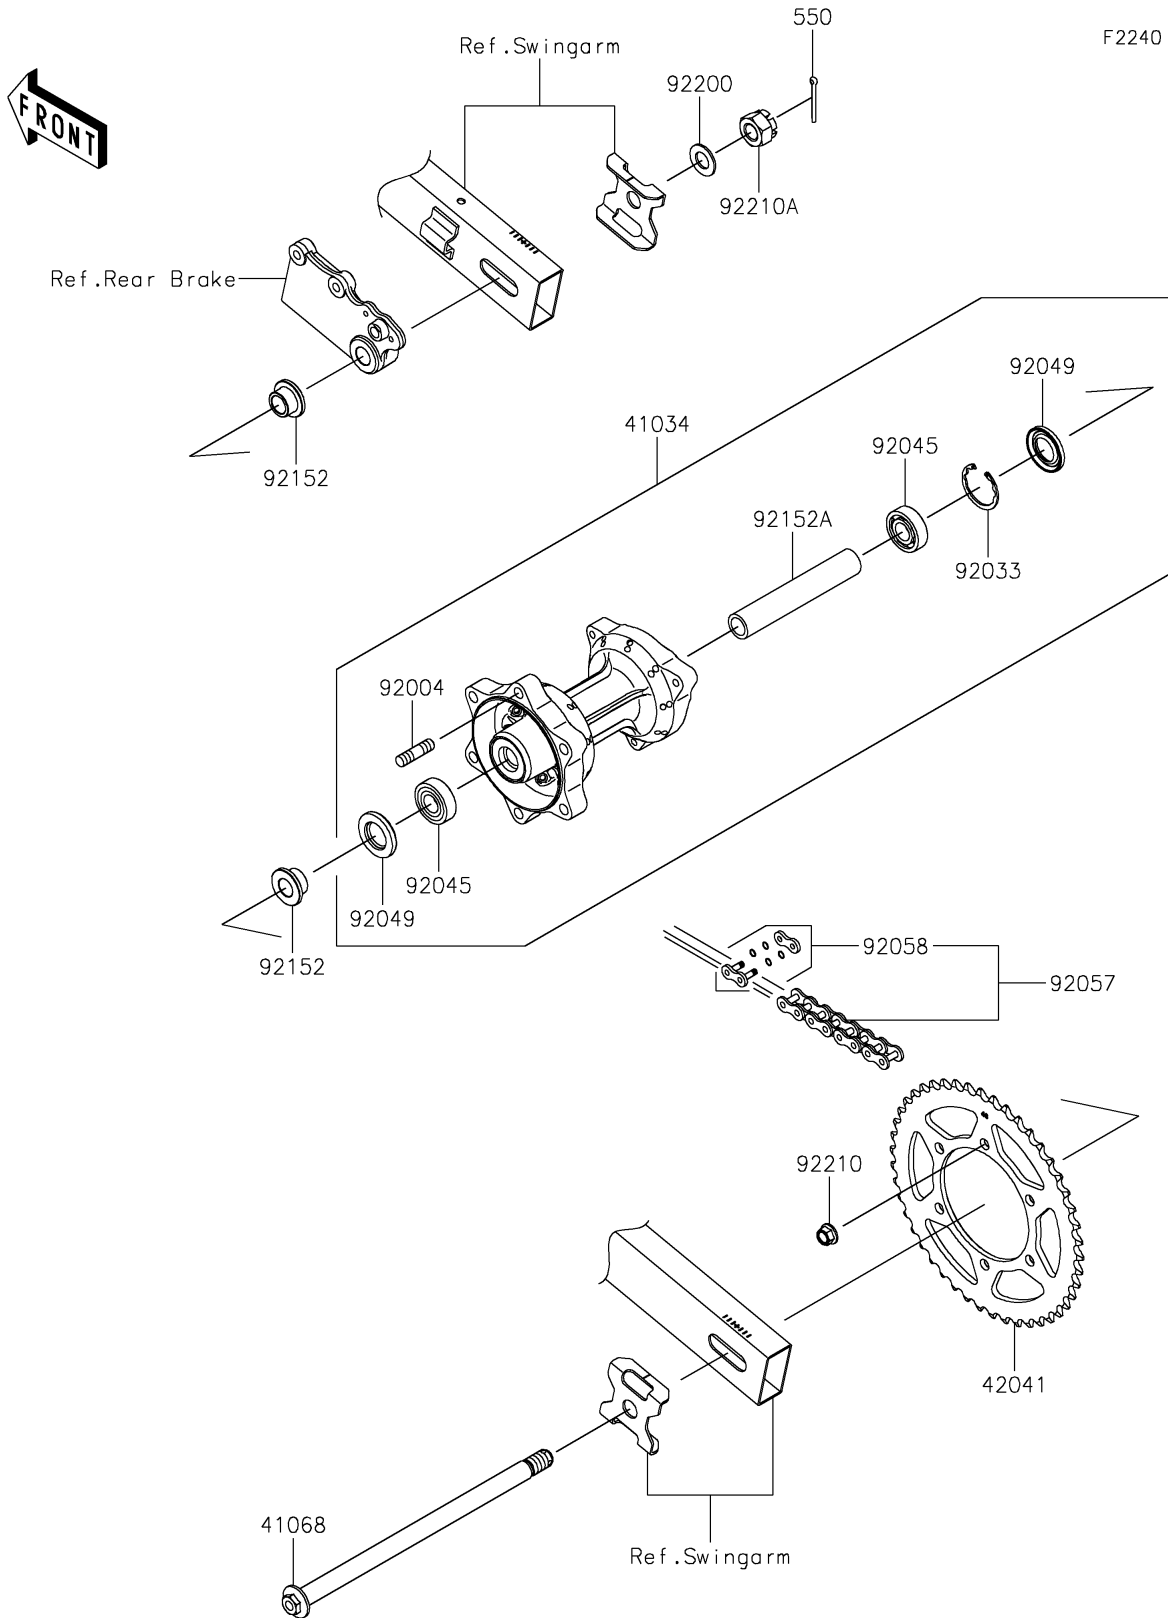

2023 Versys-X 300 ABS

PARTS DIAGRAM

Rear Hub

2023 Versys-X 300 ABS

PARTS LIST

Rear Hub

ITEM NAME	PART NUMBER	QUANTITY
DRUM-ASSY,RR BRAKE,P.SILVER (Ref # 41034)	41034-0588-458	1
AXLE,RR,17X312 (Ref # 41068)	41068-0624	1
SPROCKET-HUB,46T (Ref # 42041)	42041-0120	1
STUD,10X19 (Ref # 92004)	92004-0048	6
RING-SNAP,40MM (Ref # 92033)	92033-1040	1
BEARING-BALL,17X40X12 (Ref # 92045)	92045-0732	2
SEAL-OIL (Ref # 92049)	92049-0794	2
CHAIN,DRIVE,EK520RM/3DX112L (Ref # 92057)	92057-0647	1
JOINT-CHAIN (Ref # 92058)	92058-0037	1
COLLAR,17X24X16 (Ref # 92152)	92152-2292	2
COLLAR,17.1X24X141 (Ref # 92152A)	92152-2317	1
WASHER,16.2X30X2.0 (Ref # 92200)	92200-1842	1
NUT,LOCK,FLANGED,10MM (Ref # 92210)	92210-0276	6
NUT,CASTLE,16MM (Ref # 92210A)	92210-1171	1
PIN-COTTER,4.0X35 (Ref # 550)	550AA4035	1