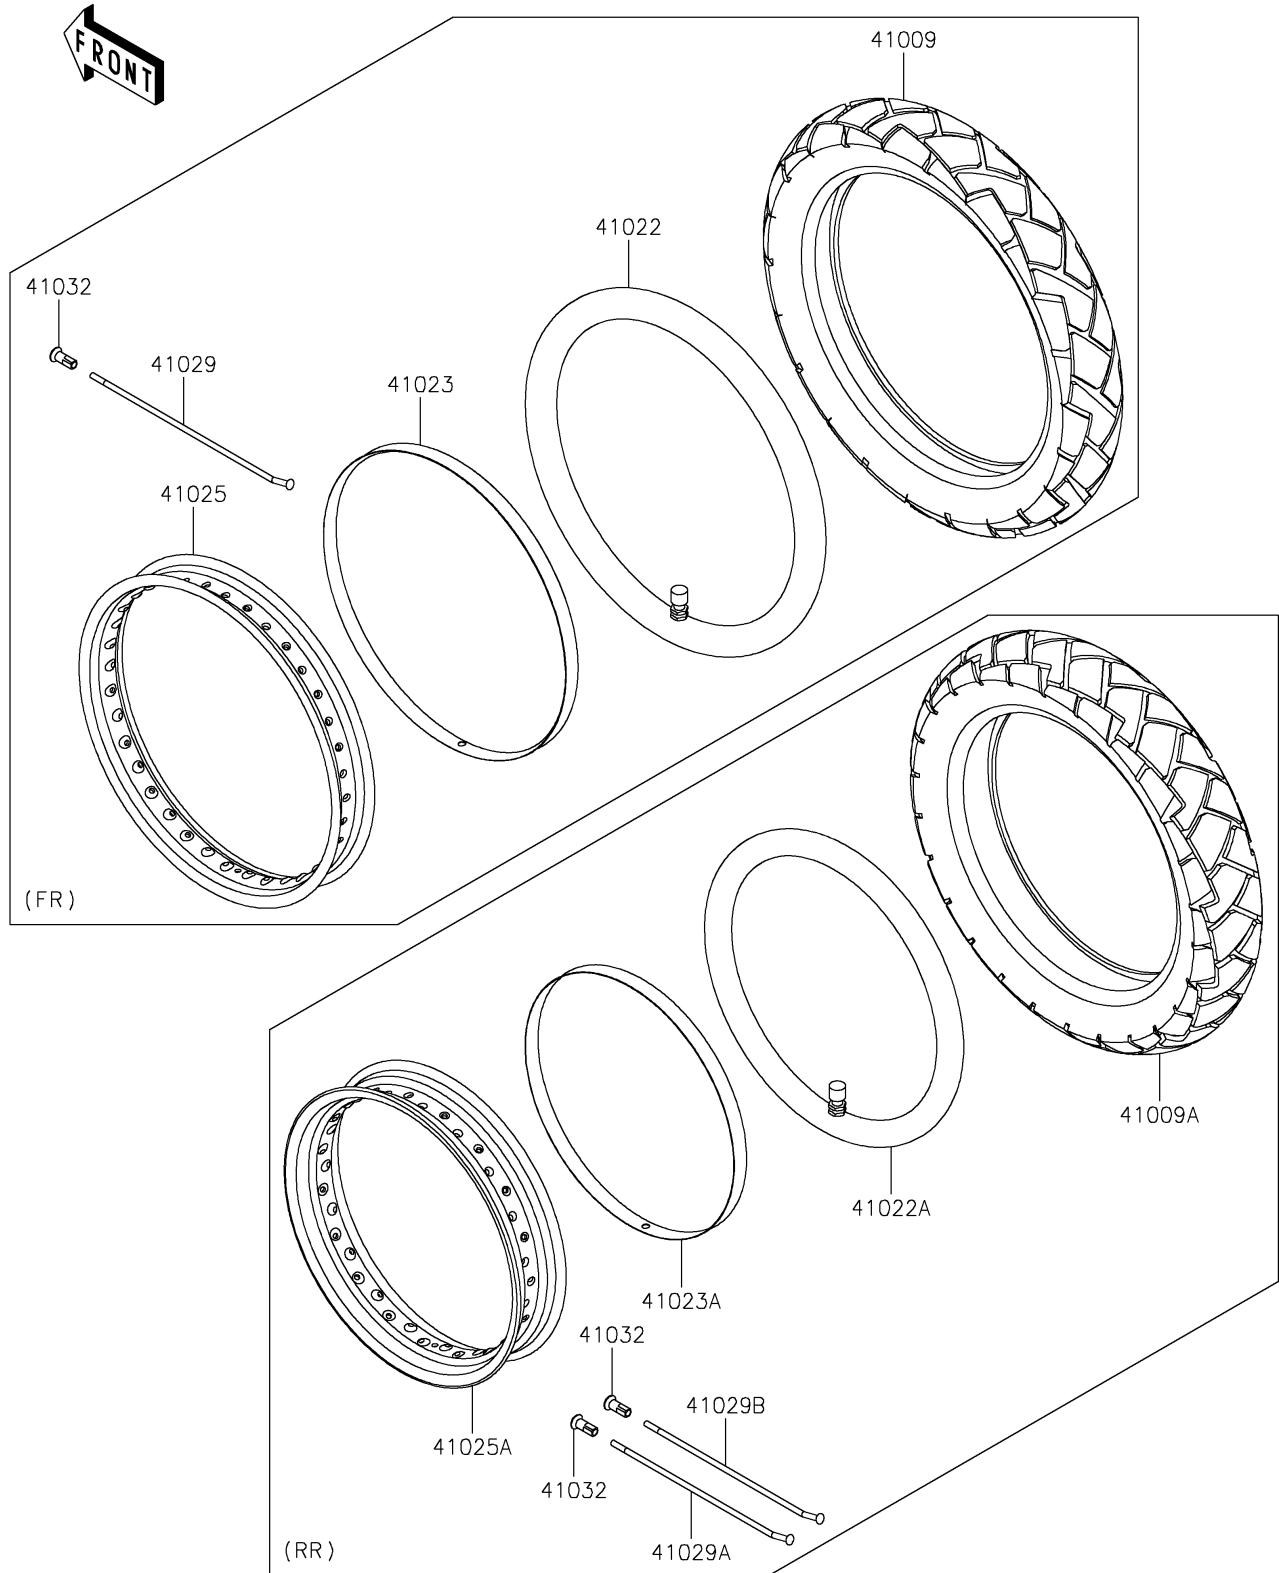

## PARTS DIAGRAM

### Wheels/Tires

F2210

## PARTS LIST

### Wheels/Tires

ITEM NAME	PART NUMBER	QUANTITY
TIRE,FR,100/90-19 57S,GP-210F (Ref # 41009)	41009-0794	1
TIRE,RR,130/80-17 65S,GP-210R (Ref # 41009A)	41009-0795	1
TUBE-TIRE,100/90-19(IRC) (Ref # 41022)	41022-0138	1
TUBE-TIRE,130/80-17(IRC) (Ref # 41022A)	41022-0139	1
BAND-RIM,25-19J (Ref # 41023)	41023-0038	1
BAND-RIM,25-17J (Ref # 41023A)	41023-0039	1
RIM,FR,2.15X19,BLACK (Ref # 41025)	41025-0373-WC	1
RIM,RR,3.00X17,BLACK (Ref # 41025A)	41025-0374-WC	1
SPOKE-INNER,196X164.5D (Ref # 41029)	41029-0087	36
SPOKE-INNER,175X163.5D (Ref # 41029A)	41029-0088	18
SPOKE-INNER,172X159D (Ref # 41029B)	41029-0089	18
NIPPLE-SPOKE (Ref # 41032)	41032-0005	72