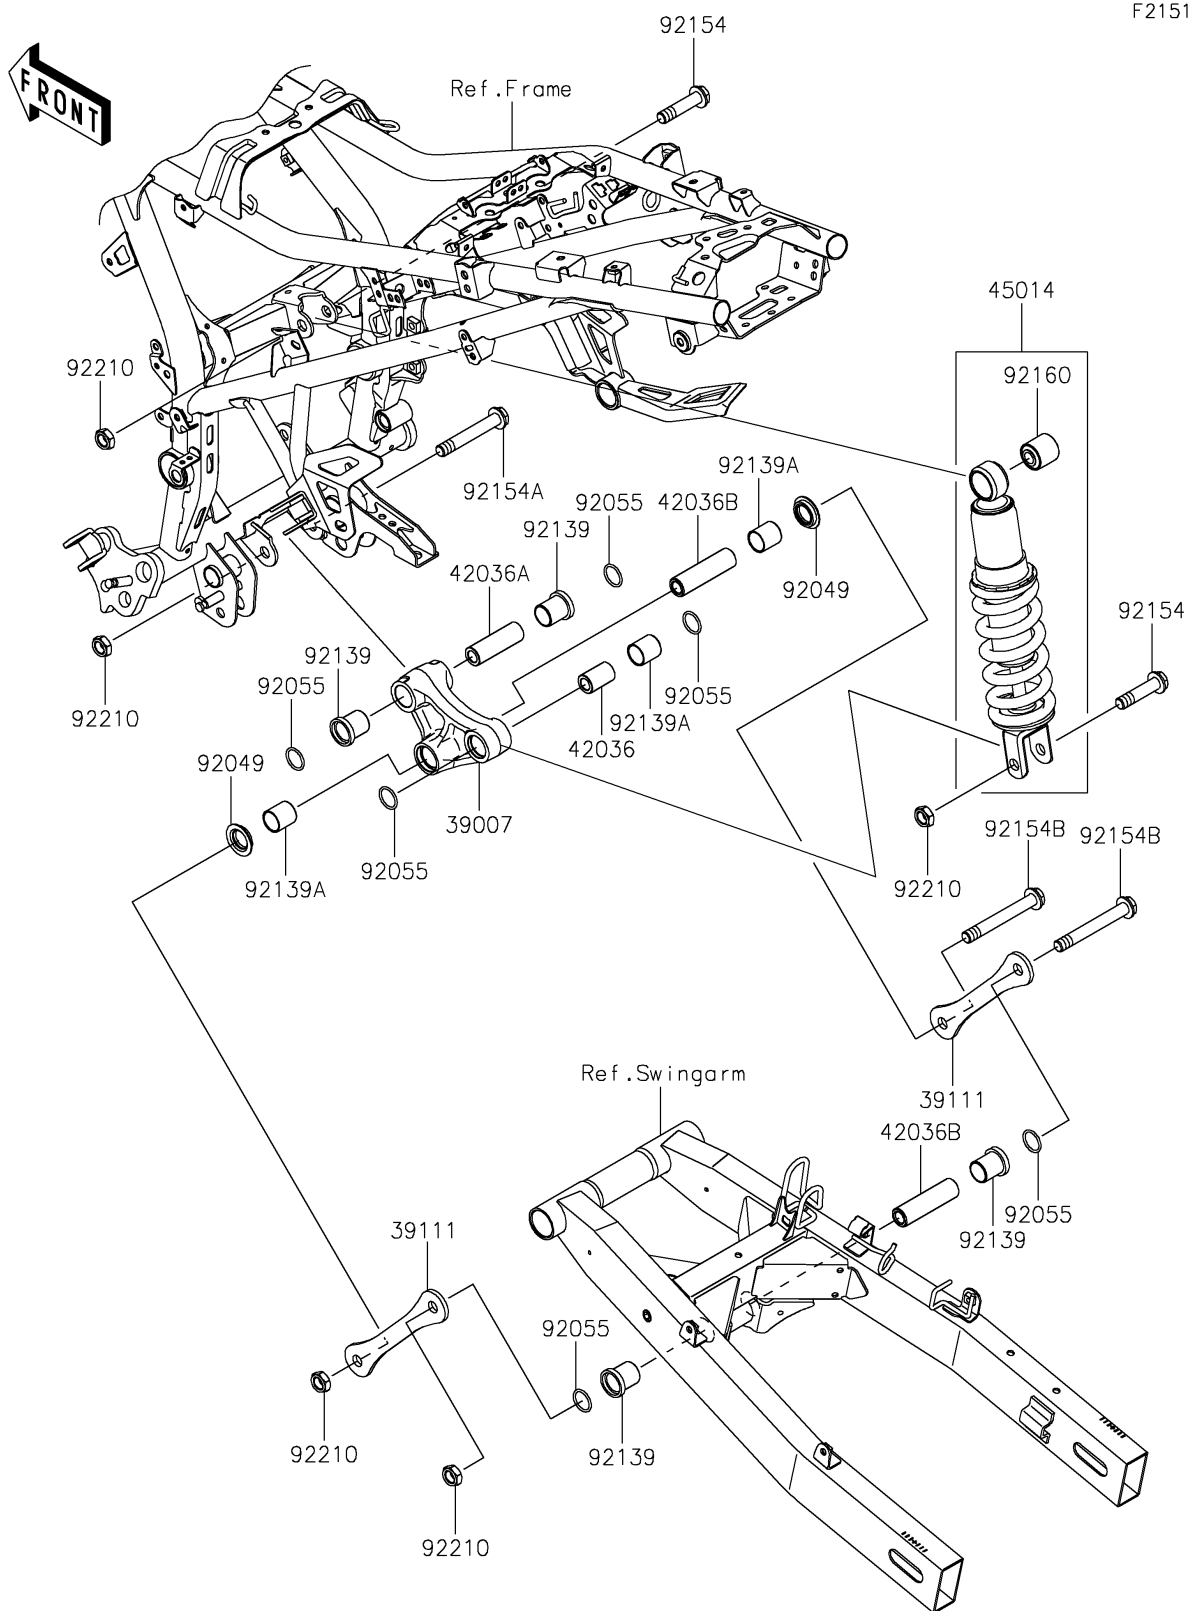

2024 Versys-X 300 ABS

PARTS DIAGRAM

Suspension/Shock Absorber

2024 Versys-X 300 ABS

PARTS LIST

Suspension/Shock Absorber

ITEM NAME	PART NUMBER	QUANTITY
ARM-SUSP (Ref # 39007)	39007-0407	1
ROD-TIE,SUSPENSION (Ref # 39111)	39111-0349	2
SLEEVE,12.1X20X32 (Ref # 42036)	42036-1077	1
SLEEVE,ARM,FR (Ref # 42036A)	42036-1078	1
SLEEVE,12.1X20X74 (Ref # 42036B)	42036-1102	2
SHOCKABSORBER,BLACK+BLK (Ref # 45014)	45014-0580-37S	1
SEAL-OIL,ARM (Ref # 92049)	92049-1109	2
RING-O,19.8X2.2 (Ref # 92055)	92055-0732	6
BUSHING,20X23X29 (Ref # 92139)	92139-0890	4
BUSHING,20X23X24 (Ref # 92139A)	92139-0940	3
BOLT,FLANGED,12X51 (Ref # 92154)	92154-2510	2
BOLT,FLANGED,12X79 (Ref # 92154A)	92154-2511	1
BOLT,FLANGED,12X93 (Ref # 92154B)	92154-2512	2
DAMPER,SHOCKABSORBER (Ref # 92160)	92160-1161	1
NUT,LOCK,12MM (Ref # 92210)	92210-1247	5