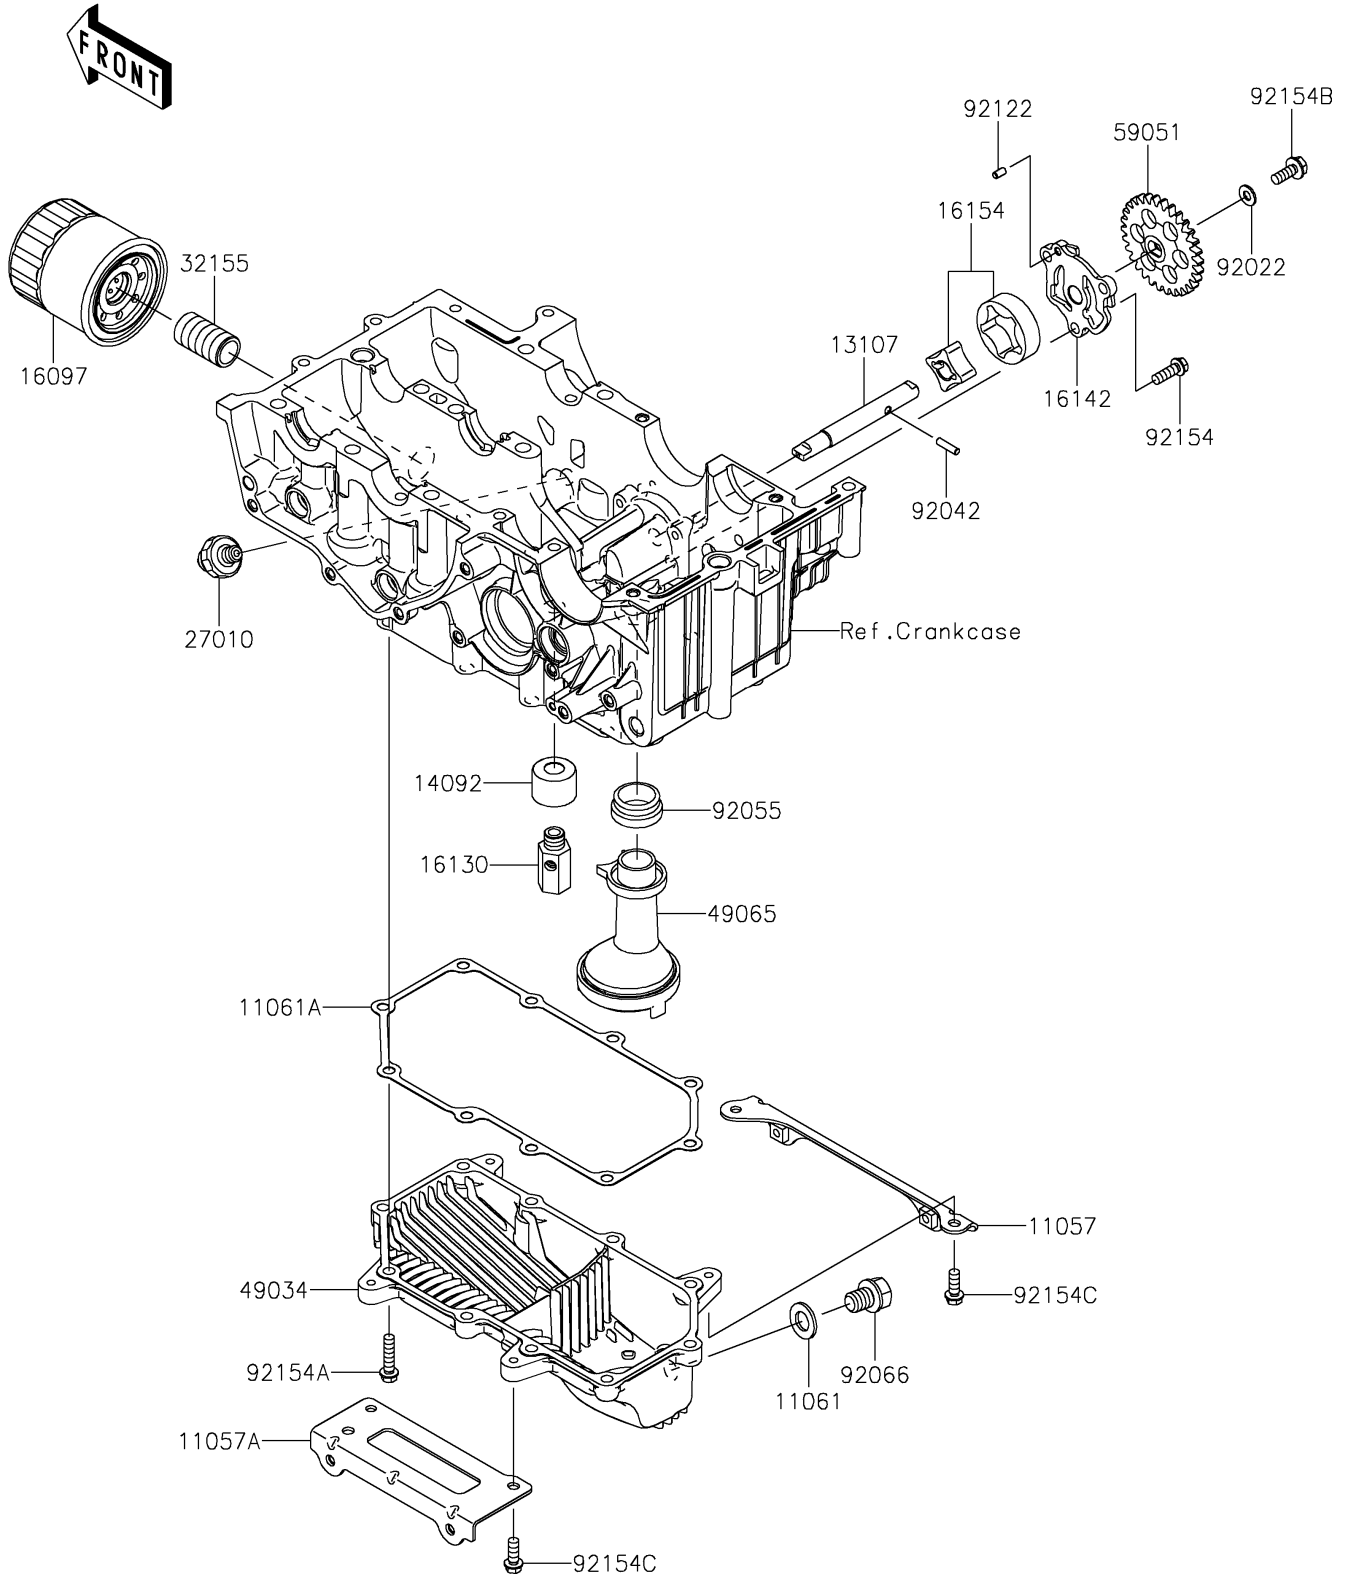

2023 Versys-X 300 ABS

PARTS DIAGRAM

Oil Pump

E1710

2023 Versys-X 300 ABS

PARTS LIST

Oil Pump

ITEM NAME	PART NUMBER	QUANTITY
BRACKET,RH (Ref # 11057)	11057-0541	1
BRACKET,LH (Ref # 11057A)	11057-0542	1
GASKET,12X22X2 (Ref # 11061)	11061-0417	1
GASKET,OIL PAN (Ref # 11061A)	11061-0794	1
SHAFT (Ref # 13107)	13107-0741	1
COVER,RELIEF VALVE (Ref # 14092)	14092-1002	1
FILTER-ASSY-OIL (Ref # 16097)	16097-0008	1
VALVE-ASSY-RELIEF (Ref # 16130)	16130-0002	1
COVER-PUMP (Ref # 16142)	16142-0707	1
ROTOR-PUMP (Ref # 16154)	16154-0711	1
SWITCH,OIL PRESSURE (Ref # 27010)	27010-1313	1
PIPE,OIL FILTER (Ref # 32155)	32155-0029	1
PAN-OIL (Ref # 49034)	49034-0567	1
FILTER-OIL (Ref # 49065)	49065-0711	1
GEAR-SPUR,30T (Ref # 59051)	59051-0721	1
WASHER,6X12.8X1.2 (Ref # 92022)	92022-1827	1
PIN,DOWEL,4X15.8 (Ref # 92042)	92042-014	1
RING-O,OIL FILTER (Ref # 92055)	92055-1354	1
PLUG,OIL DRAIN,12X15 (Ref # 92066)	92066-0767	1
ROLLER,4X8 (Ref # 92122)	92122-0557	1
BOLT,FLANGED,6X18 (Ref # 92154)	92154-0784	3
BOLT,FLANGED,6X25 (Ref # 92154A)	92154-0819	10
BOLT,FLANGED,6X16 (Ref # 92154B)	92154-1055	1
BOLT,FLANGED-SMALL,6X16 (Ref # 92154C)	92154-2561	4