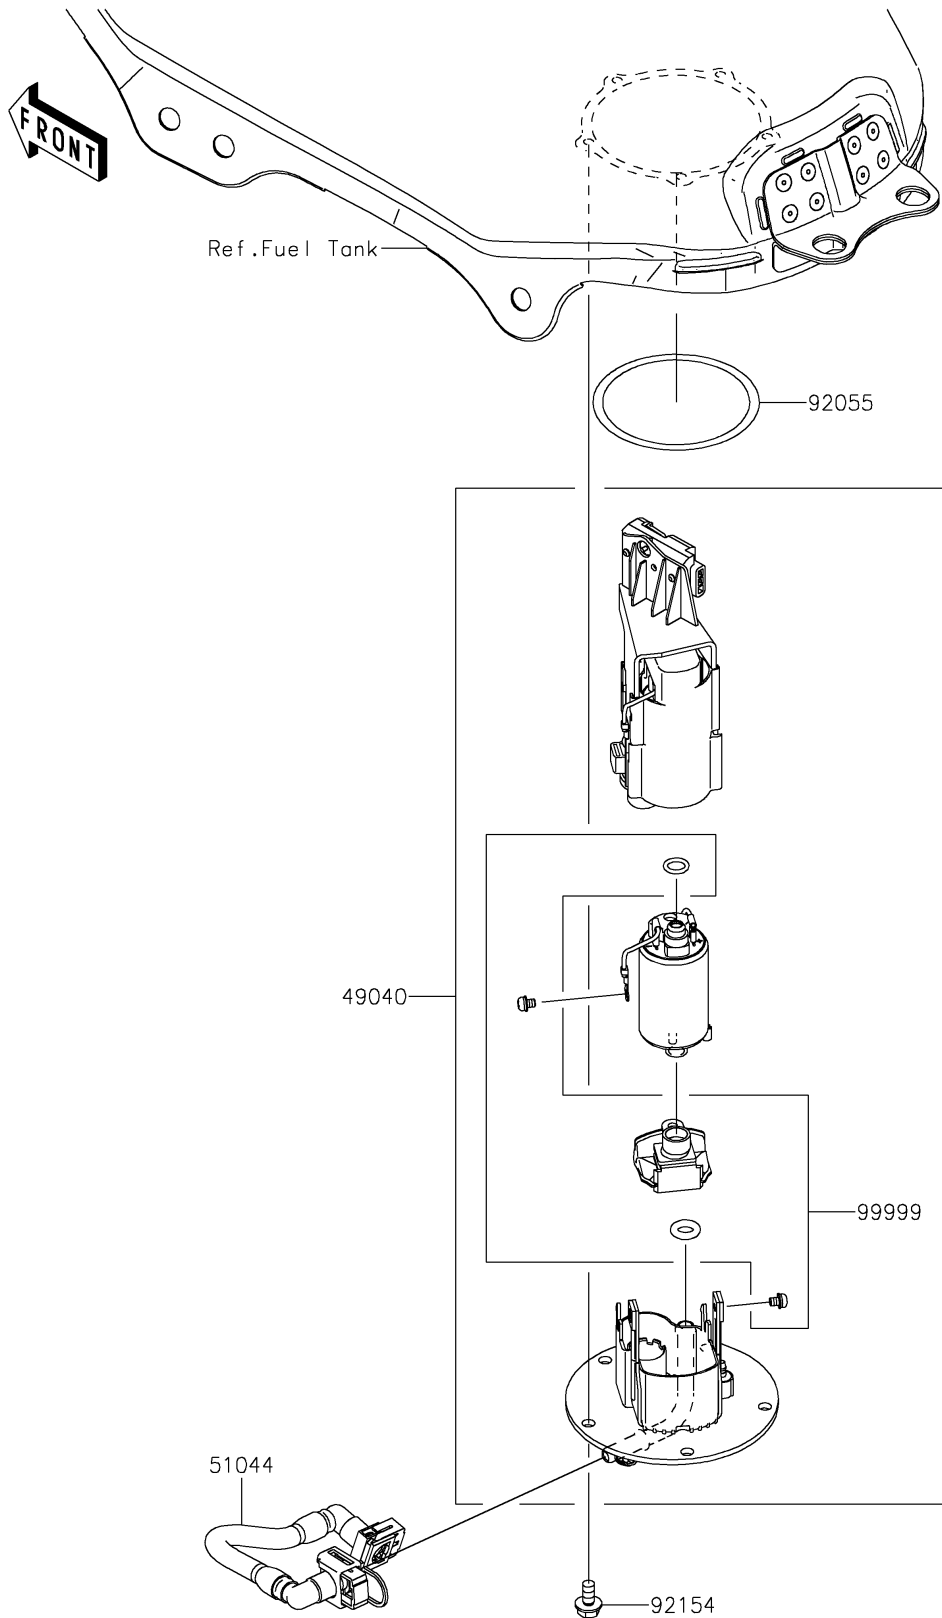

2024 Versys-X 300 ABS

PARTS DIAGRAM

Fuel Pump

E1520

2024 Versys-X 300 ABS

PARTS LIST

Fuel Pump

ITEM NAME	PART NUMBER	QUANTITY
PUMP-FUEL (Ref # 49040)	49040-0758	1
TUBE-ASSY,FUEL (Ref # 51044)	51044-0853	1
RING-O,74.6X5.7 (Ref # 92055)	92055-0728	1
BOLT,FLANGED,6X12 (Ref # 92154)	92154-2335	5
KIT,FUEL FILTER (Ref # 99999)	99999-0524	1