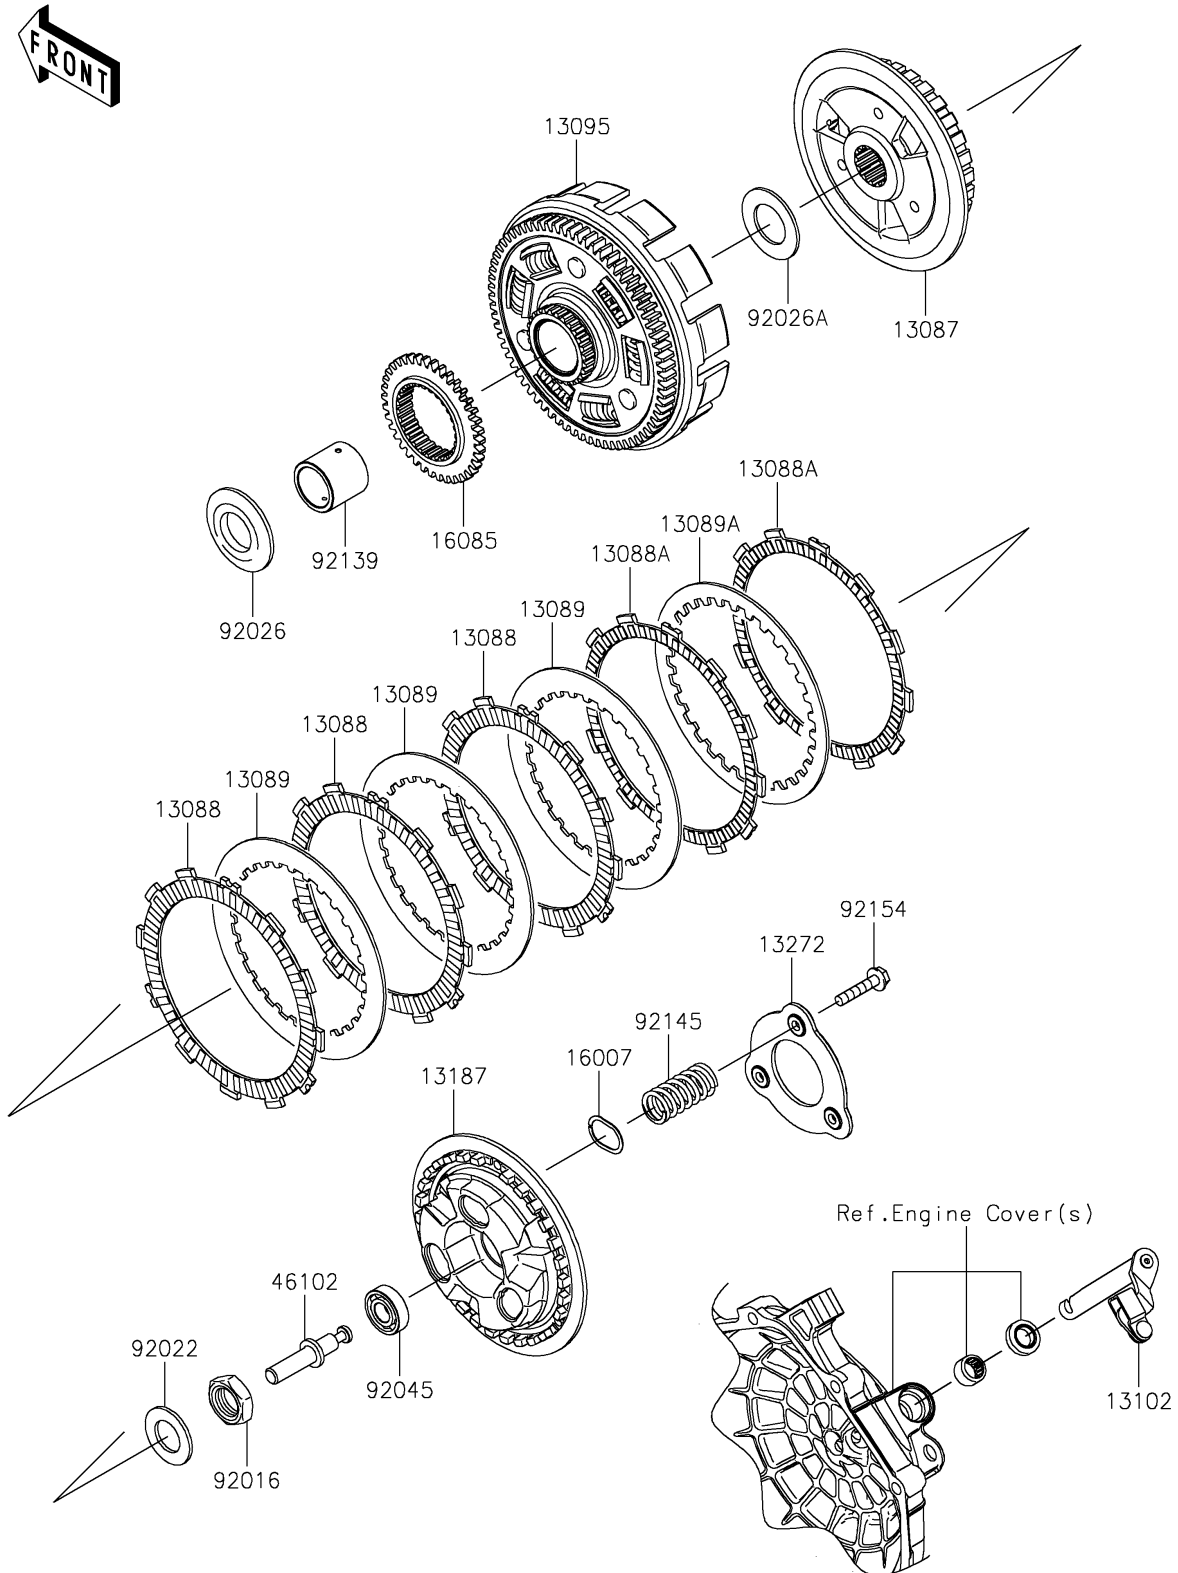

2023 Versys-X 300 ABS

PARTS DIAGRAM

Clutch

E1350

2023 Versys-X 300 ABS

PARTS LIST

Clutch

ITEM NAME	PART NUMBER	QUANTITY
HUB-CLUTCH (Ref # 13087)	13087-0558	1
PLATE-FRICTION (Ref # 13088)	13088-0590	3
PLATE-FRICTION (Ref # 13088A)	13088-0591	2
PLATE-CLUTCH,T=2.0 (Ref # 13089)	13089-0021	3
PLATE-CLUTCH (Ref # 13089A)	13089-0558	1
HOUSING-COMP-CLUTCH (Ref # 13095)	13095-0561	1
RELEASE-COMP-CLUTCH (Ref # 13102)	13102-0073	1
PLATE-CLUTCH OPERATING (Ref # 13187)	13187-0553	1
PLATE (Ref # 13272)	13272-1303	1
SEAT-SPRING (Ref # 16007)	16007-0708	3
GEAR,OILPUMP DRIVE,38T (Ref # 16085)	16085-0133	1
ROD (Ref # 46102)	46102-0573	1
NUT,20MM (Ref # 92016)	92016-028	1
WASHER,20.3X36X2.3 (Ref # 92022)	92022-1116	1
SPACER,25X52X5.5 (Ref # 92026)	92026-0115	1
SPACER,25.5X44.5X2 (Ref # 92026A)	92026-0734	1
BEARING-BALL (Ref # 92045)	92045-0067	1
BUSHING,25X32X29.1 (Ref # 92139)	92139-0916	1
SPRING (Ref # 92145)	92145-1750	3
BOLT,UPSET,6X30 (Ref # 92154)	92154-0997	3