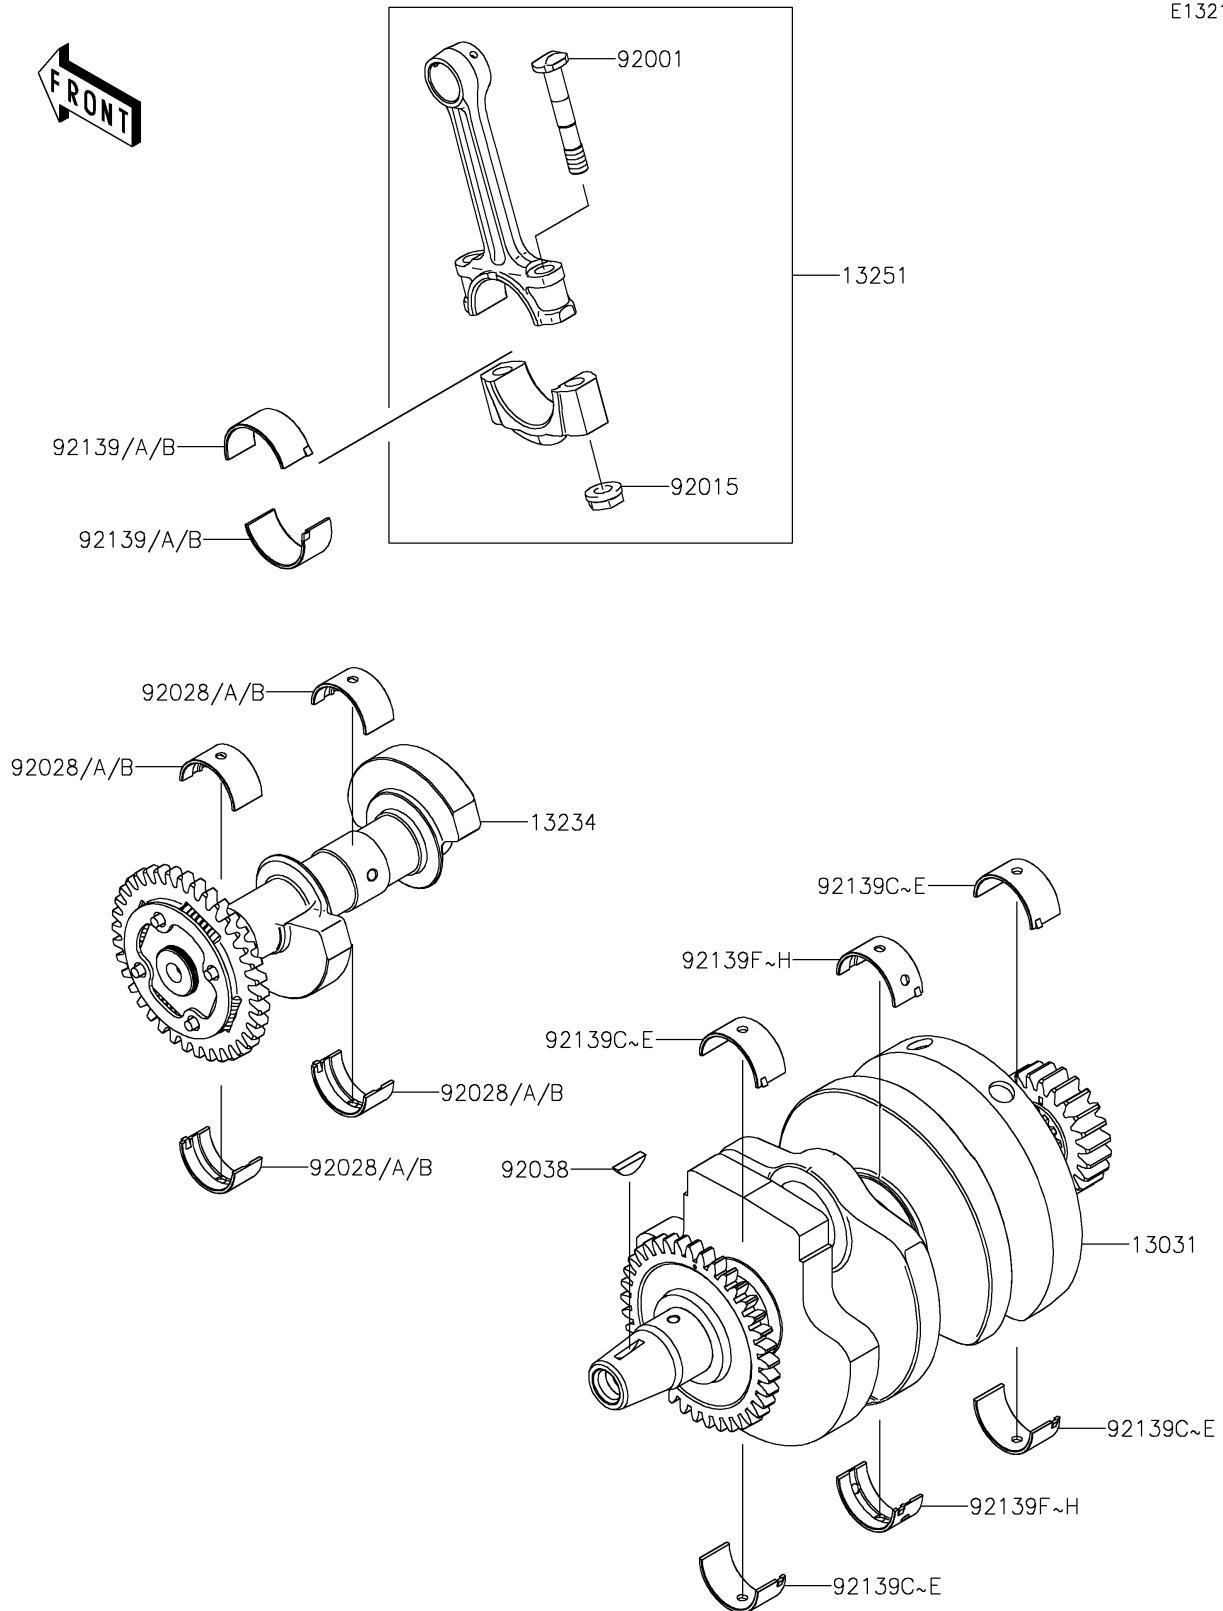

2023 Versys-X 300 ABS

PARTS DIAGRAM

Crankshaft

E1321

2023 Versys-X 300 ABS

PARTS LIST

Crankshaft

| ITEM NAME | PART NUMBER | QUANTITY |
|---|---------------|----------|
| CRANKSHAFT-COMP,B MK,RED (Ref # 13031) | 13031-0770 | 1 |
| SHAFT-COMP,BALANCER (Ref # 13234) | 13234-0597 | 1 |
| ROD-ASSY-CONNECTING,I (Ref # 13251) | 13251-0037-II | 2 |
| BOLT,CONNECTING ROD,7MM (Ref # 92001) | 92001-1793 | 4 |
| NUT,CONNECTING ROD,7MM (Ref # 92015) | 92015-1527 | 4 |
| BUSHING,BALANCER,BLUE (Ref # 92028) | 92028-1422 | 4 |
| BUSHING,BALANCER,BLACK (Ref # 92028A) | 92028-1423 | AR |
| BUSHING,BALANCER,BROWN (Ref # 92028B) | 92028-1424 | AR |
| KEY,WOODRUFF (Ref # 92038) | 92038-001 | 1 |
| BUSHING,CONNECTING ROD,BLUE (Ref # 92139) | 92139-0782 | AR |
| BUSHING,CONNECTING ROD,BLACK (Ref # 92139A) | 92139-0783 | 4 |
| BUSHING,CONNECTING ROD,BROWN (Ref # 92139B) | 92139-0784 | AR |
| BUSHING,CRANK #1,BLUE (Ref # 92139C) | 92139-0786 | AR |
| BUSHING,CRANK #1,BLACK (Ref # 92139D) | 92139-0787 | AR |
| BUSHING,CRANK #1,YELLOW (Ref # 92139E) | 92139-0788 | 4 |
| BUSHING,CRANK #2,BLUE (Ref # 92139F) | 92139-0790 | AR |
| BUSHING,CRANK #2,BLACK (Ref # 92139G) | 92139-0791 | AR |
| BUSHING,CRANK #2,YELLOW (Ref # 92139H) | 92139-0792 | 2 |