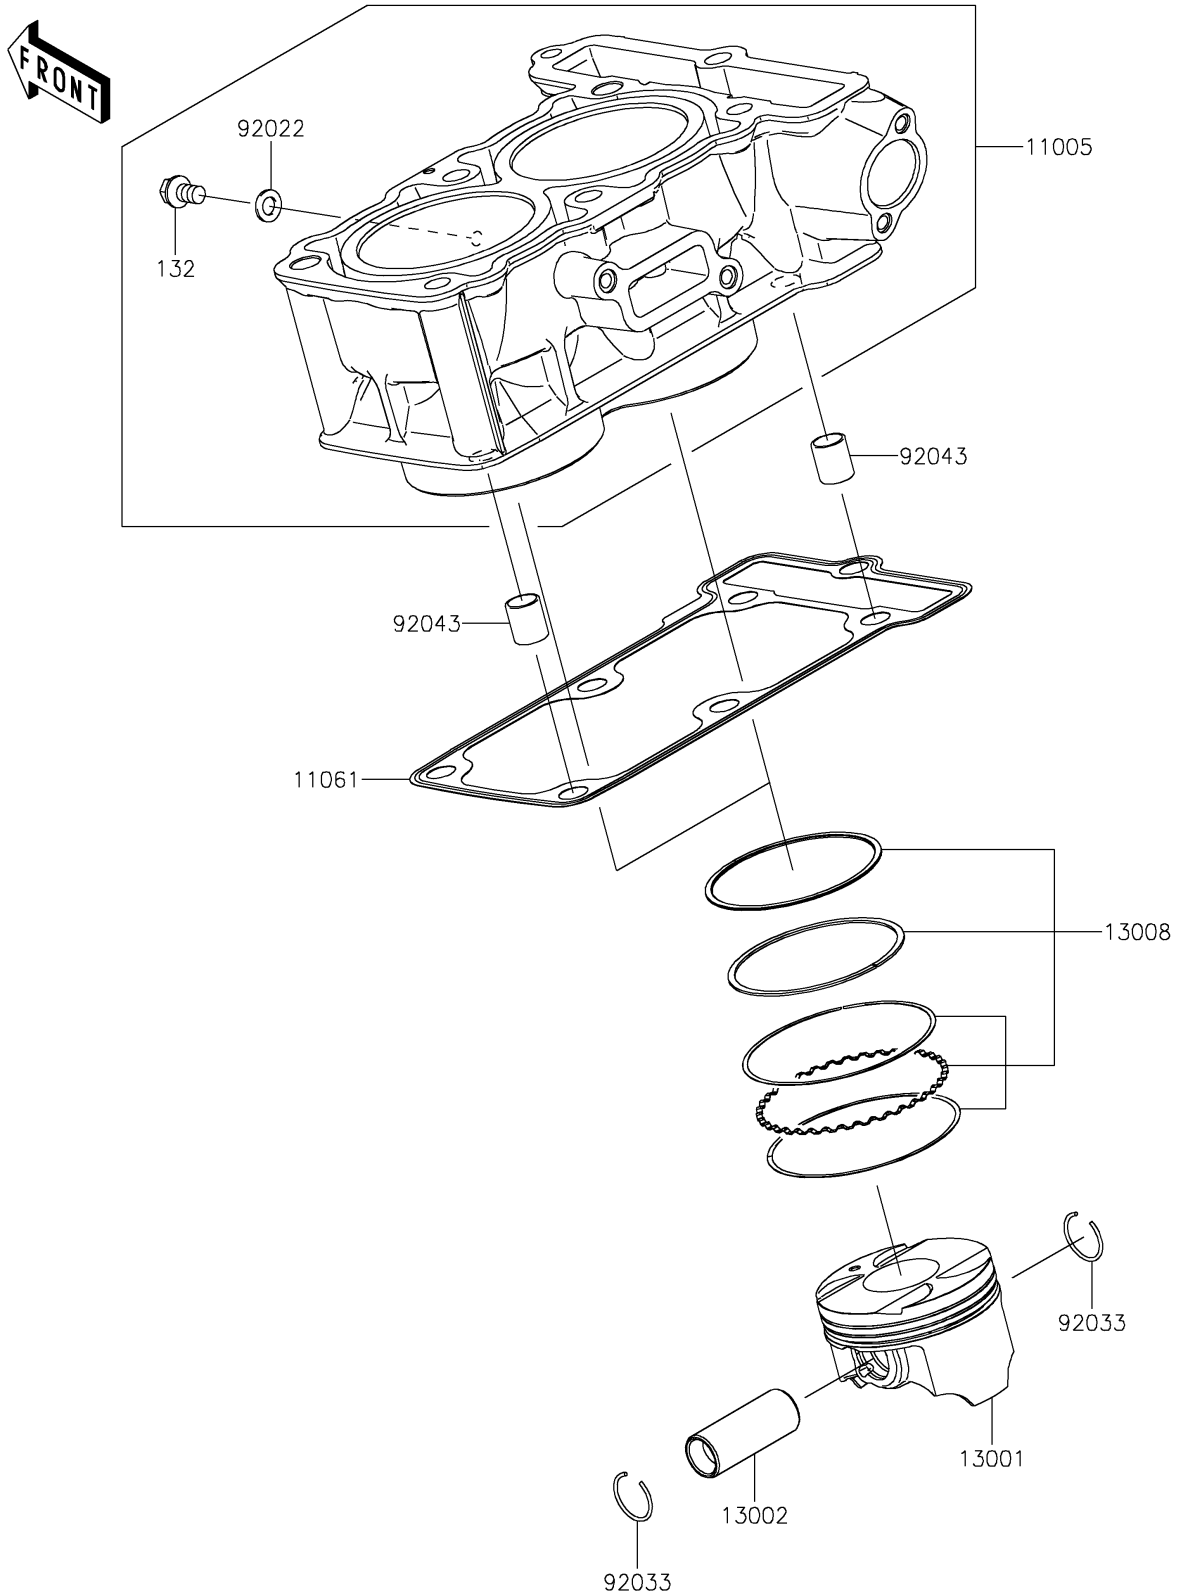

2022 VERSYS®-X 300 ABS

PARTS DIAGRAM

Cylinder/Piston(s)

E1120

2022 VERSYS®-X 300 ABS

PARTS LIST

Cylinder/Piston(s)

ITEM NAME	PART NUMBER	QUANTITY
CYLINDER-ENGINE (Ref # 11005)	11005-0699	1
GASKET,CYLINDER BASE (Ref # 11061)	11061-0790	1
PISTON-ENGINE (Ref # 13001)	13001-0742	2
PIN-PISTON (Ref # 13002)	13002-0710	2
RING-SET-PISTON (Ref # 13008)	13008-0047	2
WASHER,6.2X11X1 (Ref # 92022)	92022-304	1
RING-SNAP,PISTON PIN (Ref # 92033)	92033-0732	4
PIN,8.2X10X14 (Ref # 92043)	92043-1264	2
BOLT-FLANGED-SMALL (Ref # 132)	132BC0610	1