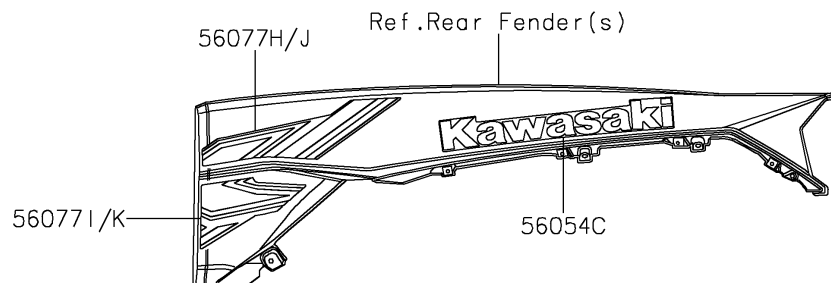

2026 Teryx KRX 1000 Blackout Edition

PARTS DIAGRAM

Decals

F2861

2026 Teryx KRX 1000 Blackout Edition

PARTS LIST

Decals

ITEM NAME	PART NUMBER	QUANTITY
-----------	-------------	----------
