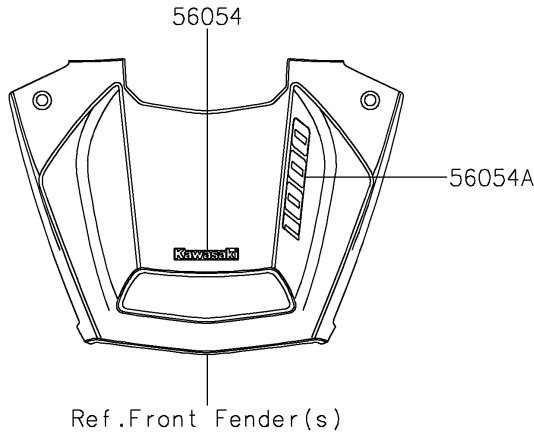

2026 Teryx KRX 1000 Blackout Edition

PARTS DIAGRAM

Decals

F2861

2026 Teryx KRX 1000 Blackout Edition

PARTS LIST

Decals

ITEM NAME	PART NUMBER	QUANTITY
-----------	-------------	----------
