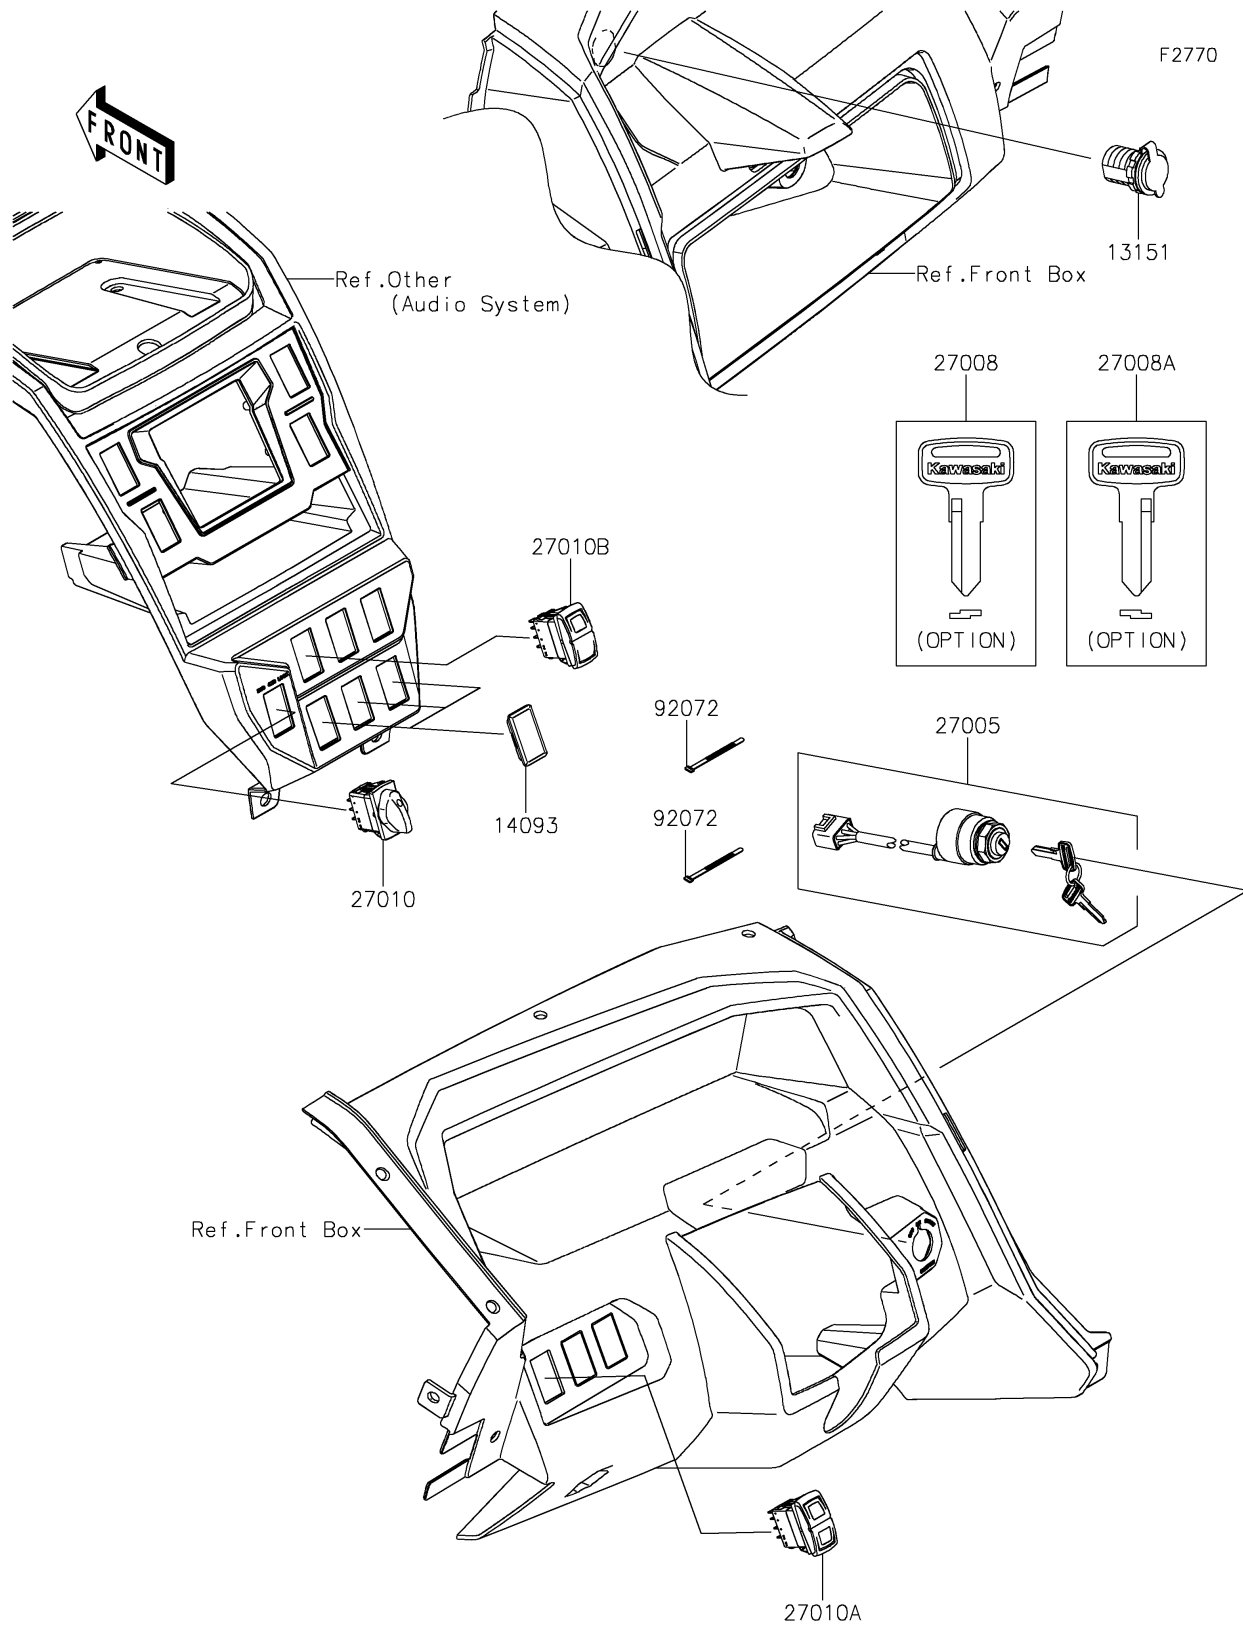

2026 Teryx KRX 1000 Blackout Edition

PARTS DIAGRAM

Ignition Switch

2026 Teryx KRX 1000 Blackout Edition

PARTS LIST

Ignition Switch

ITEM NAME	PART NUMBER	QUANTITY
-----------	-------------	----------
