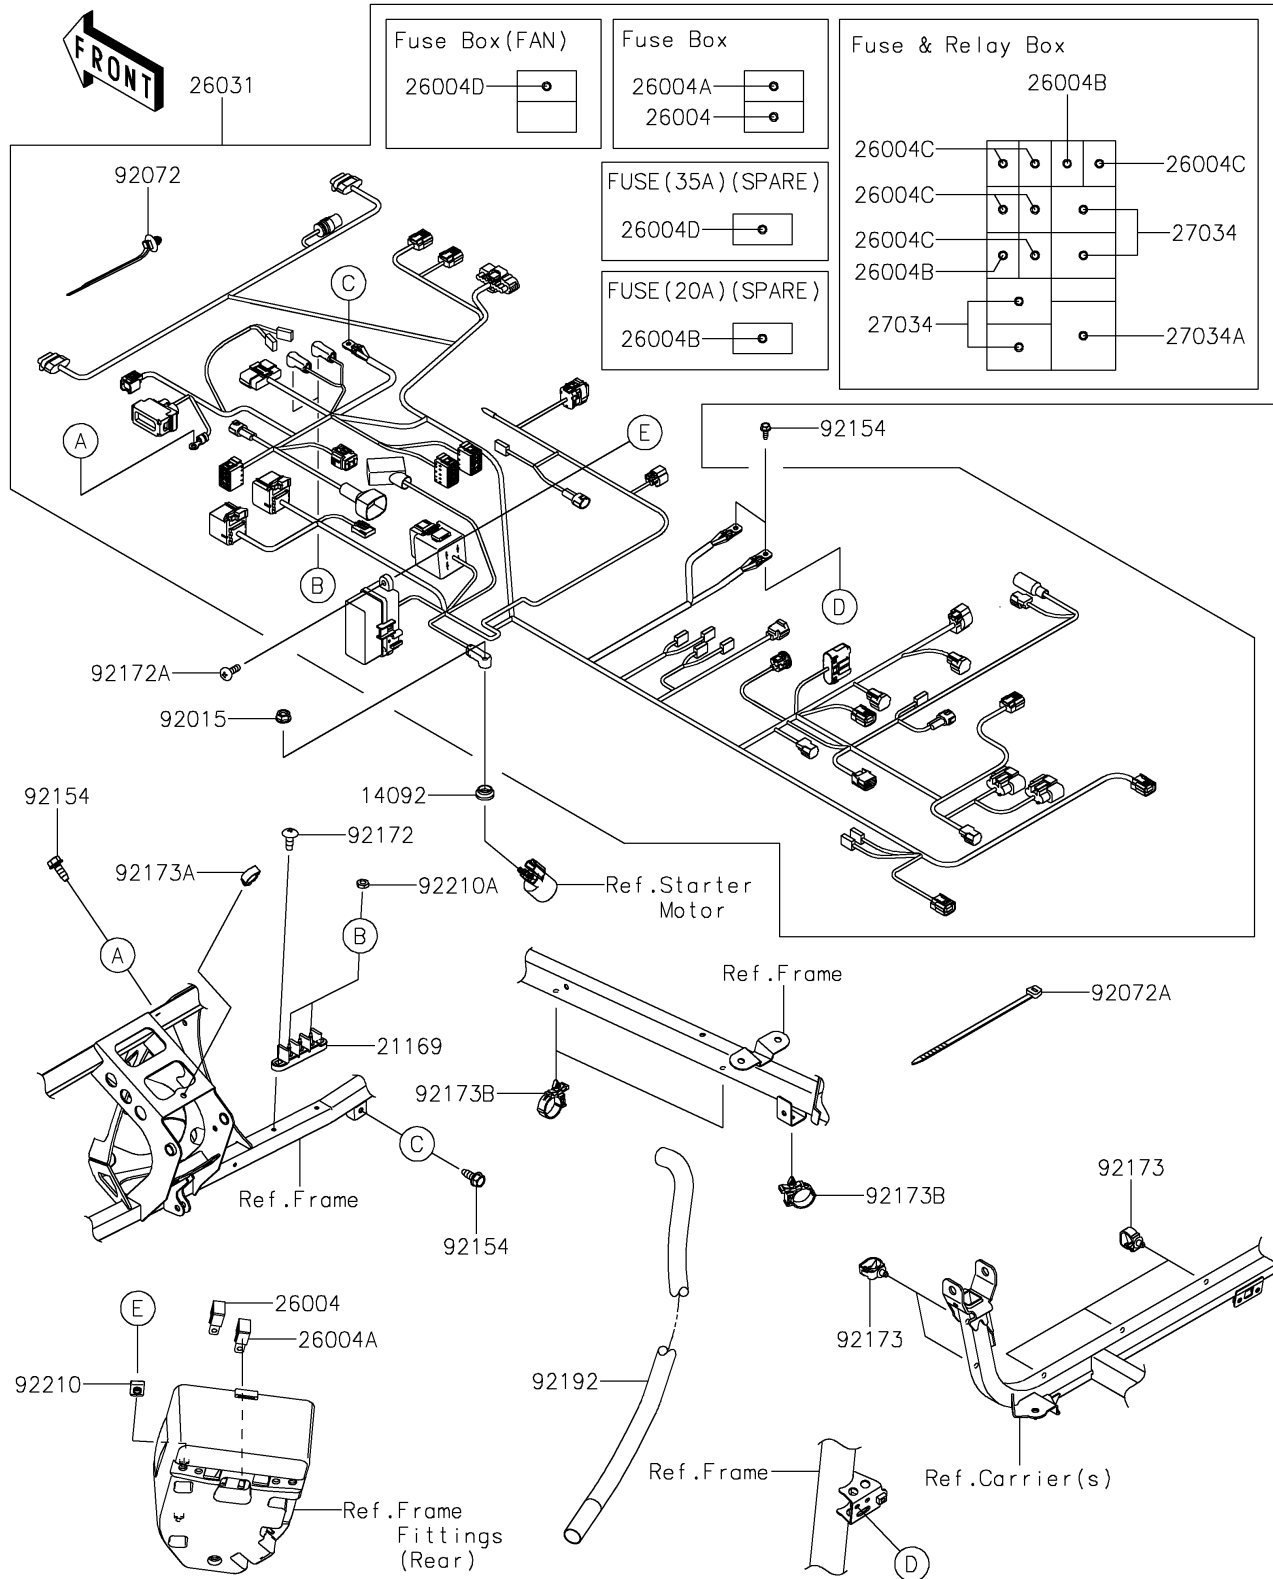

2025 Teryx KRX 1000 Blackout Edition

PARTS DIAGRAM

Chassis Electrical Equipment

F2760

2025 Teryx KRX 1000 Blackout Edition

PARTS LIST

Chassis Electrical Equipment

ITEM NAME	PART NUMBER	QUANTITY
-----------	-------------	----------
