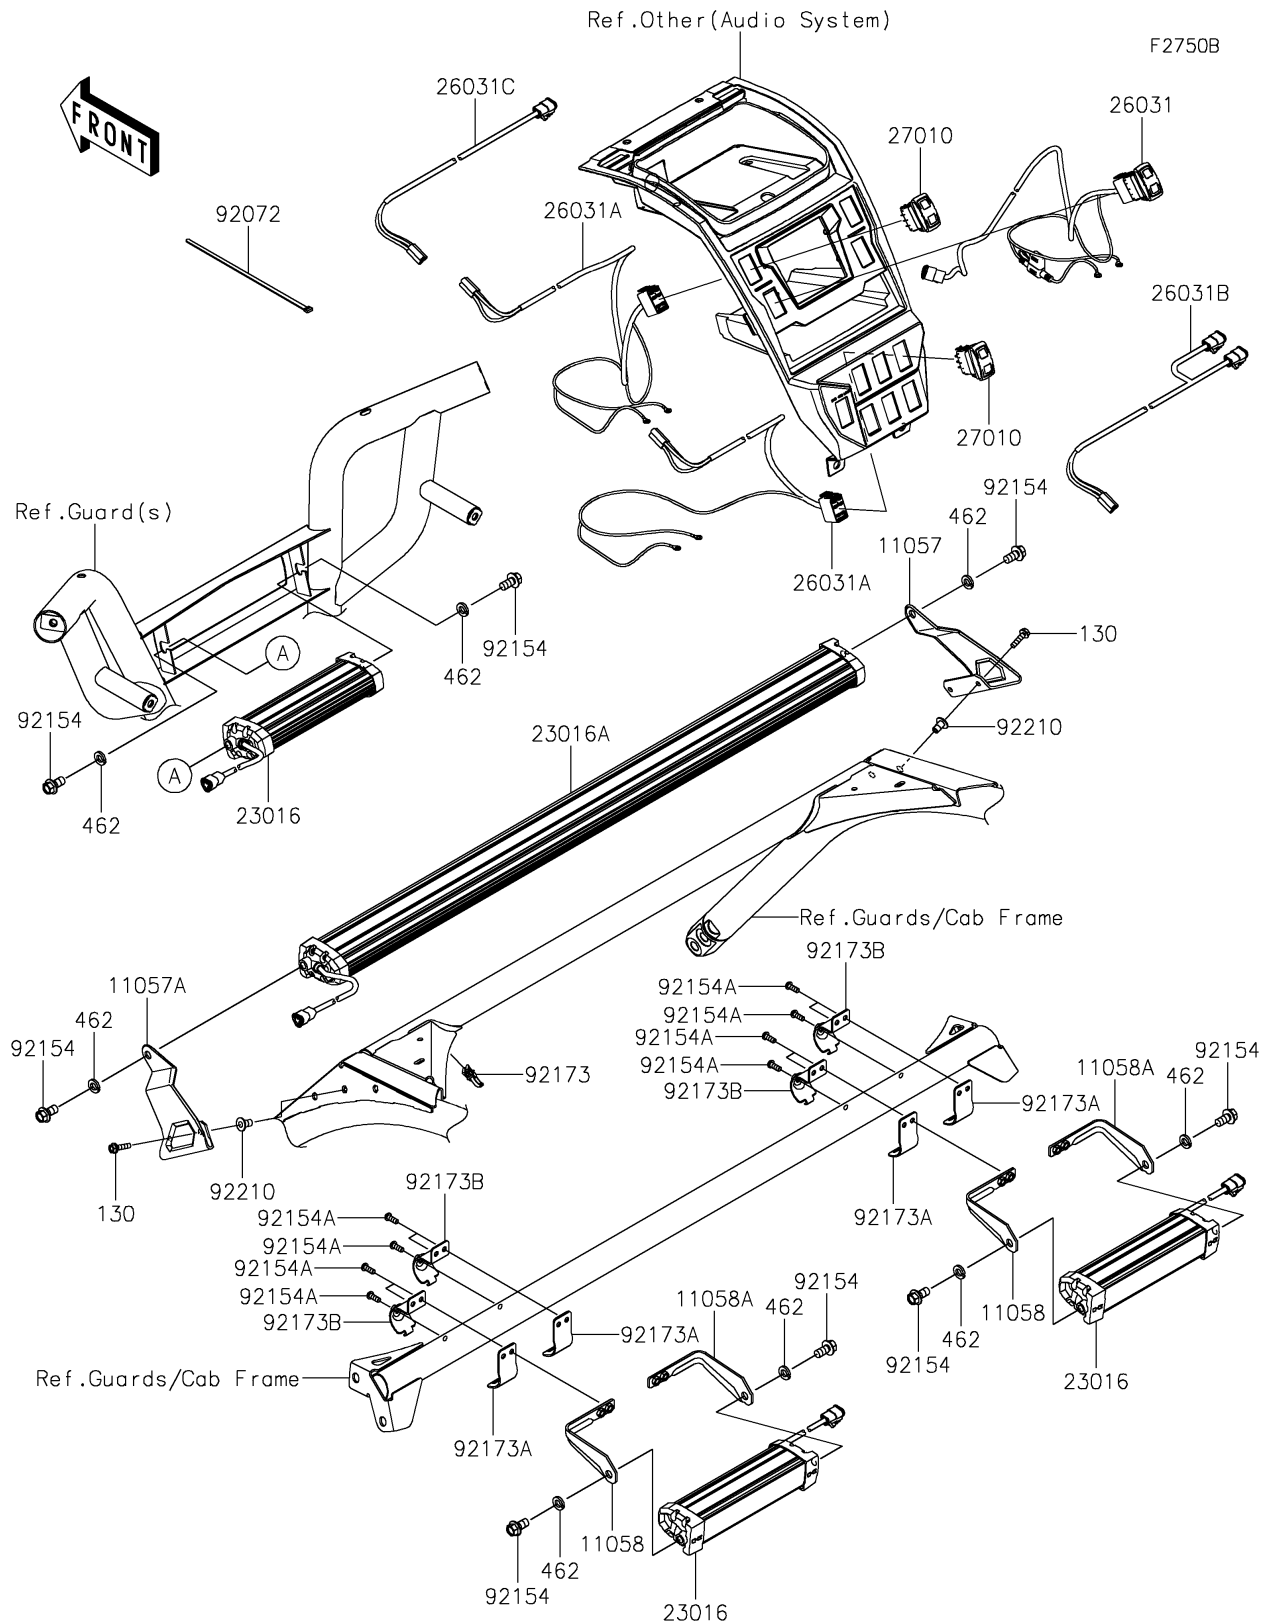

2026 Teryx KRX 1000 Blackout Edition

PARTS DIAGRAM

Other(LED Light Bar)

2026 Teryx KRX 1000 Blackout Edition

PARTS LIST

Other(LED Light Bar)

ITEM NAME

PART NUMBER

QUANTITY
