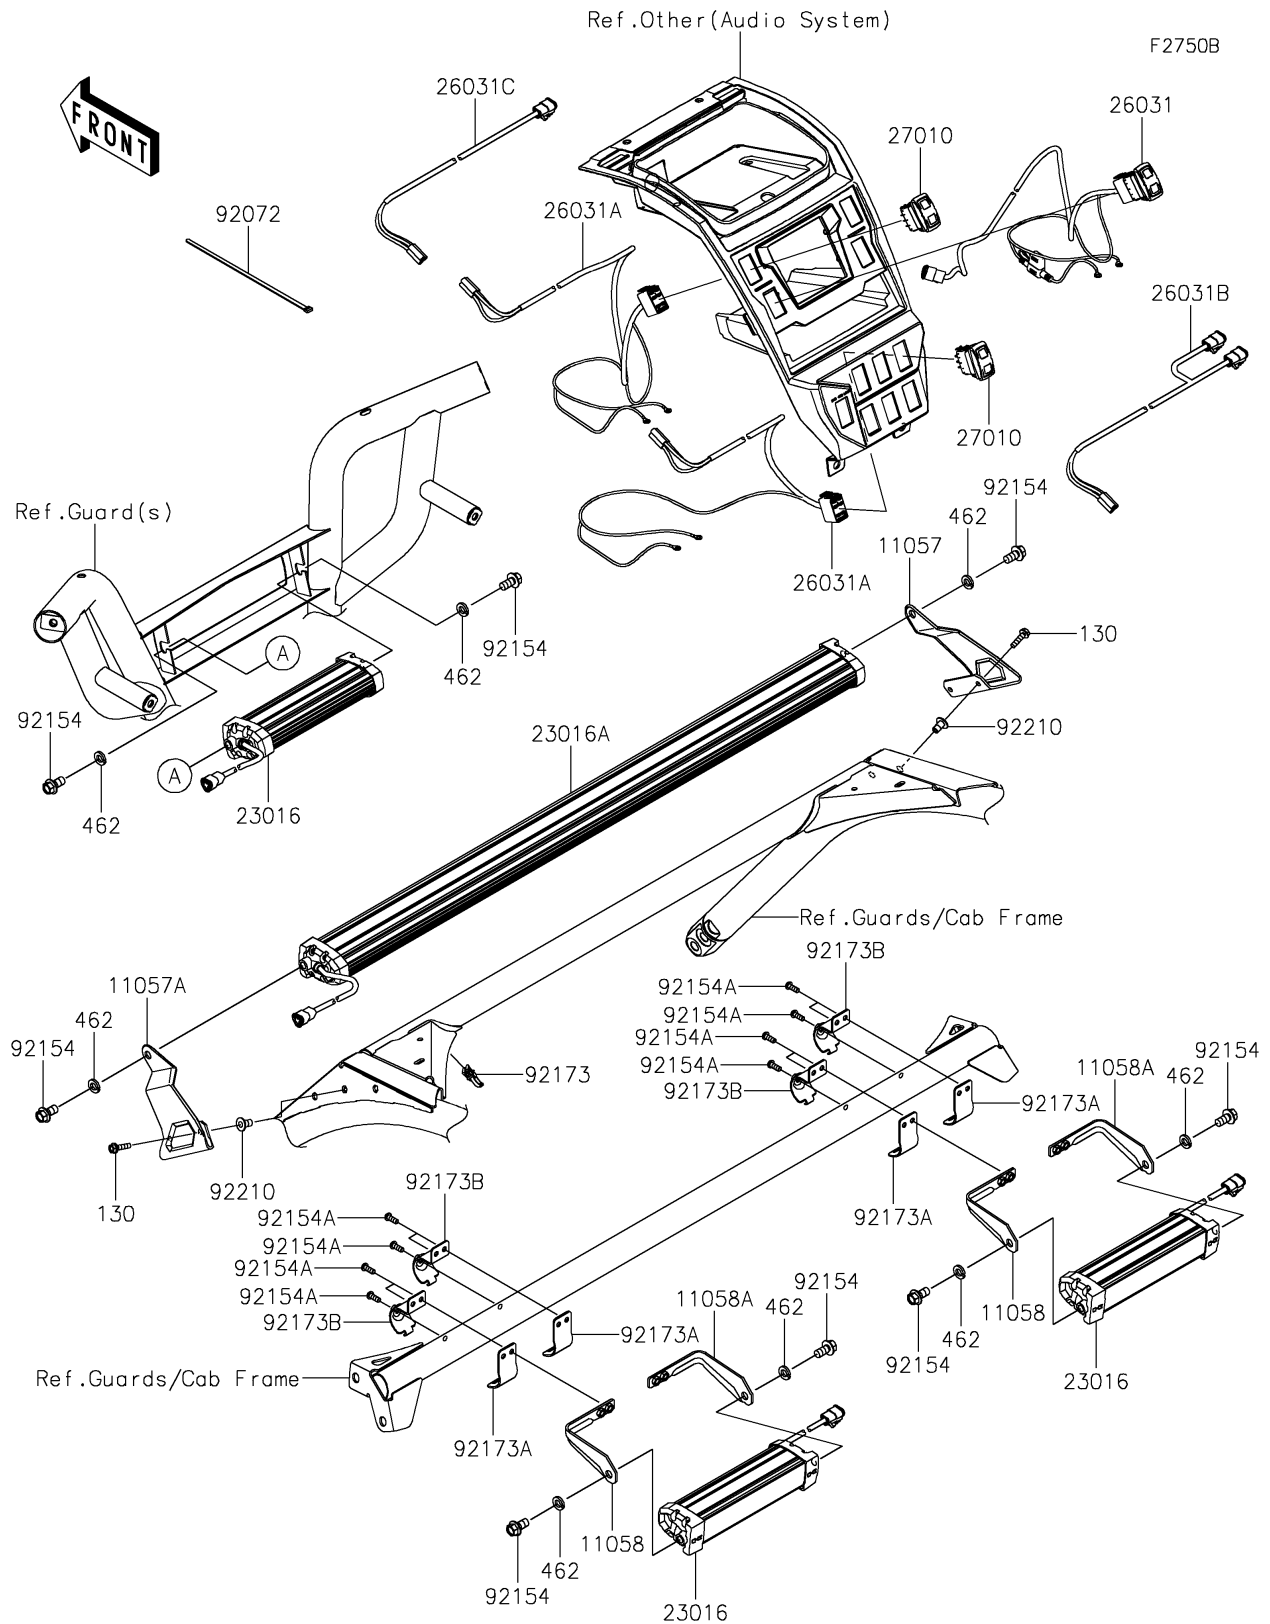

2026 TERYX KRX® 1000 BLACKOUT EDITION

PARTS DIAGRAM Other(LED Light Bar)

2026 TERYX KRX® 1000 BLACKOUT EDITION

PARTS LIST

Other(LED Light Bar)

ITEM NAME	PART NUMBER	QUANTITY
-----------	-------------	----------
