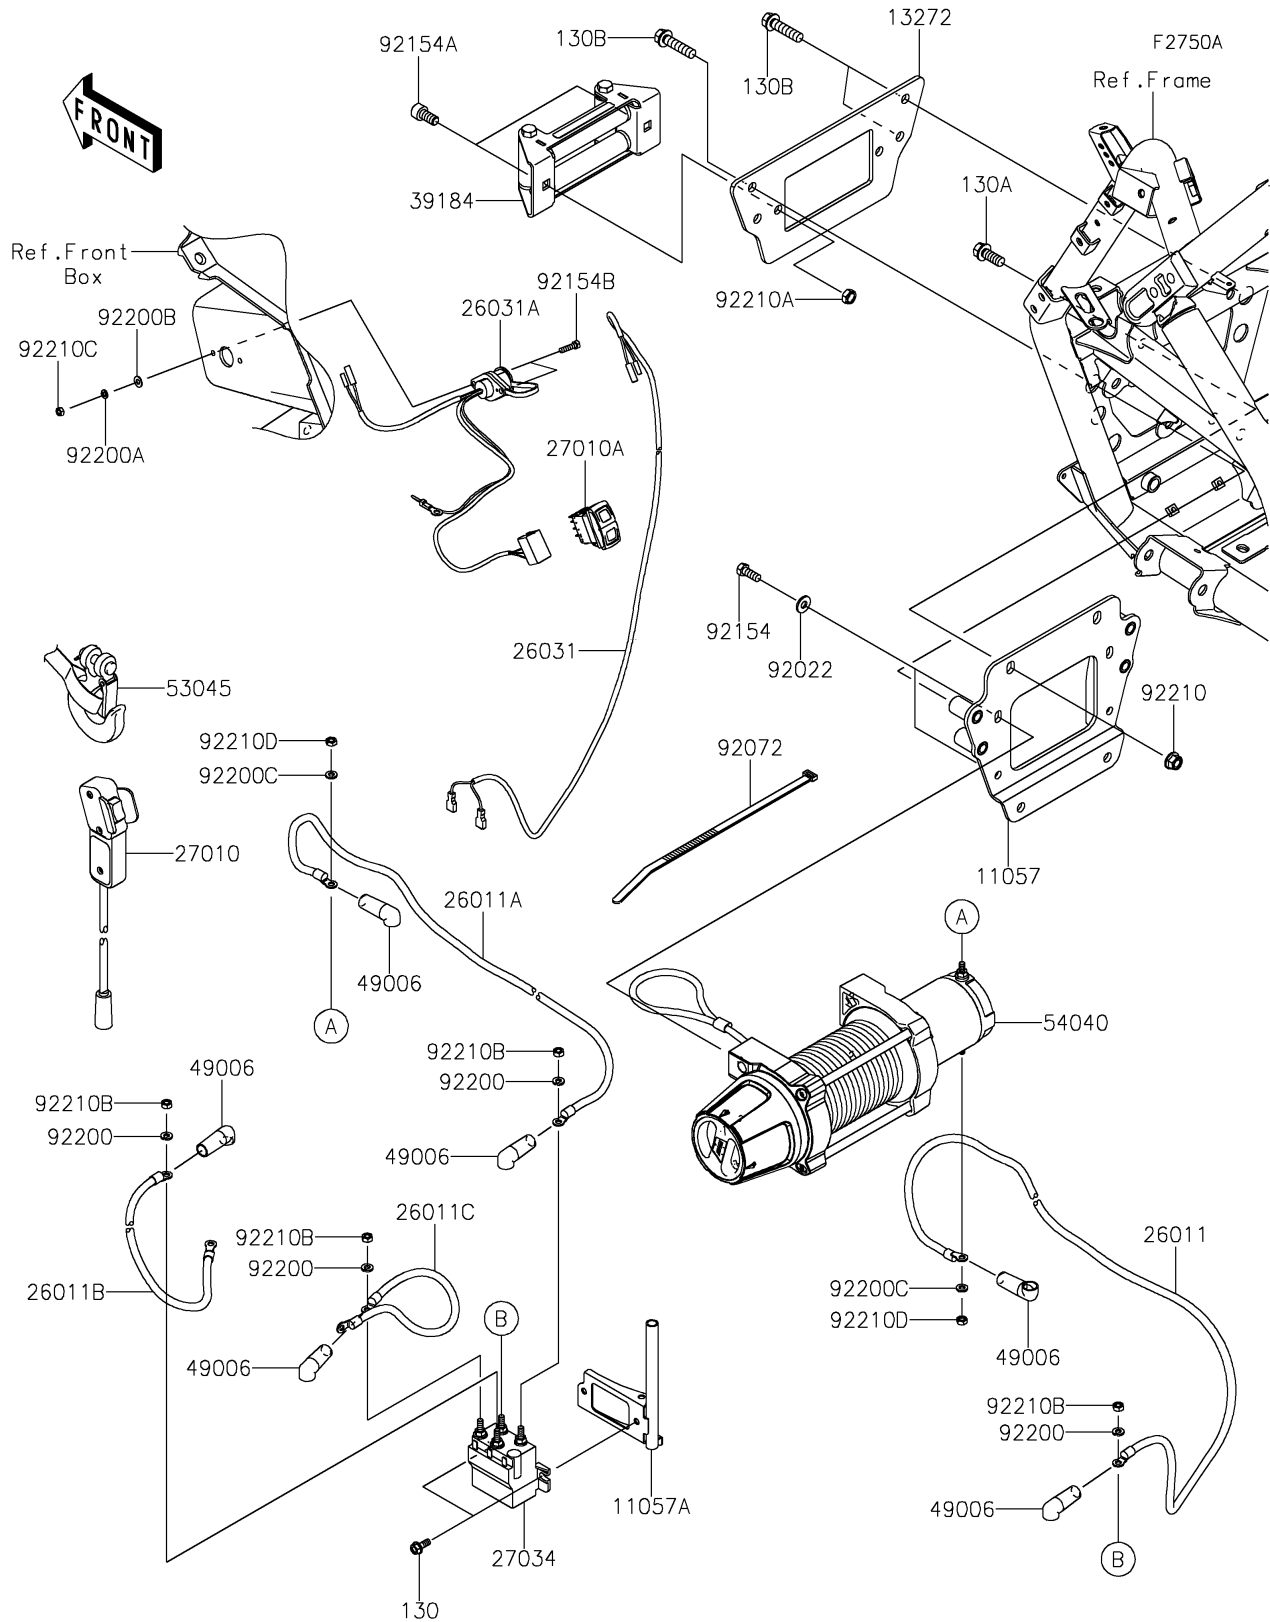

2026 TERYX KRX® 1000 BLACKOUT EDITION

PARTS DIAGRAM

Other(Winch)

2026 TERYX KRX[®] 1000 BLACKOUT EDITION

PARTS LIST Other(Winch)

ITEM NAME	PART NUMBER	QUANTITY
-----------	-------------	----------
