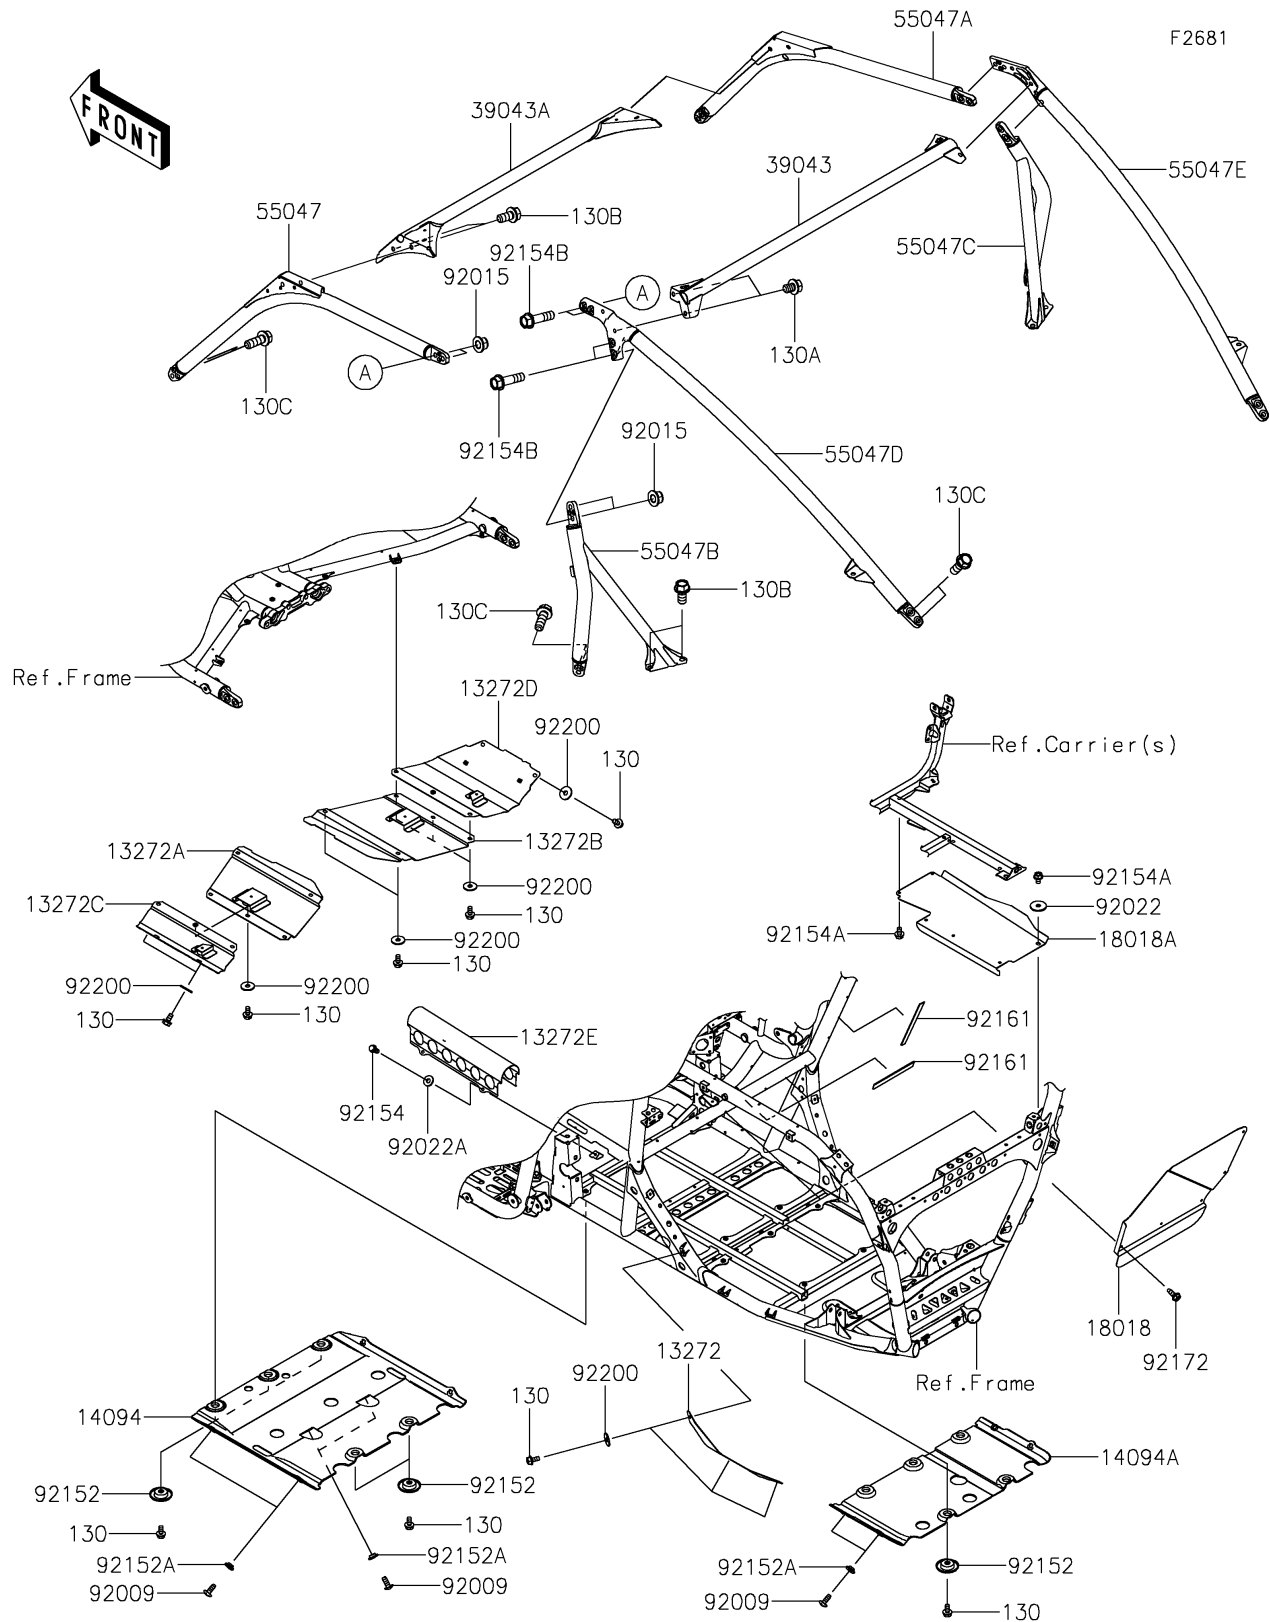

2026 Teryx KRX 1000 Blackout Edition

PARTS DIAGRAM Guards/Cab Frame

2026 Teryx KRX 1000 Blackout Edition

PARTS LIST

Guards/Cab Frame

ITEM NAME	PART NUMBER	QUANTITY
-----------	-------------	----------
