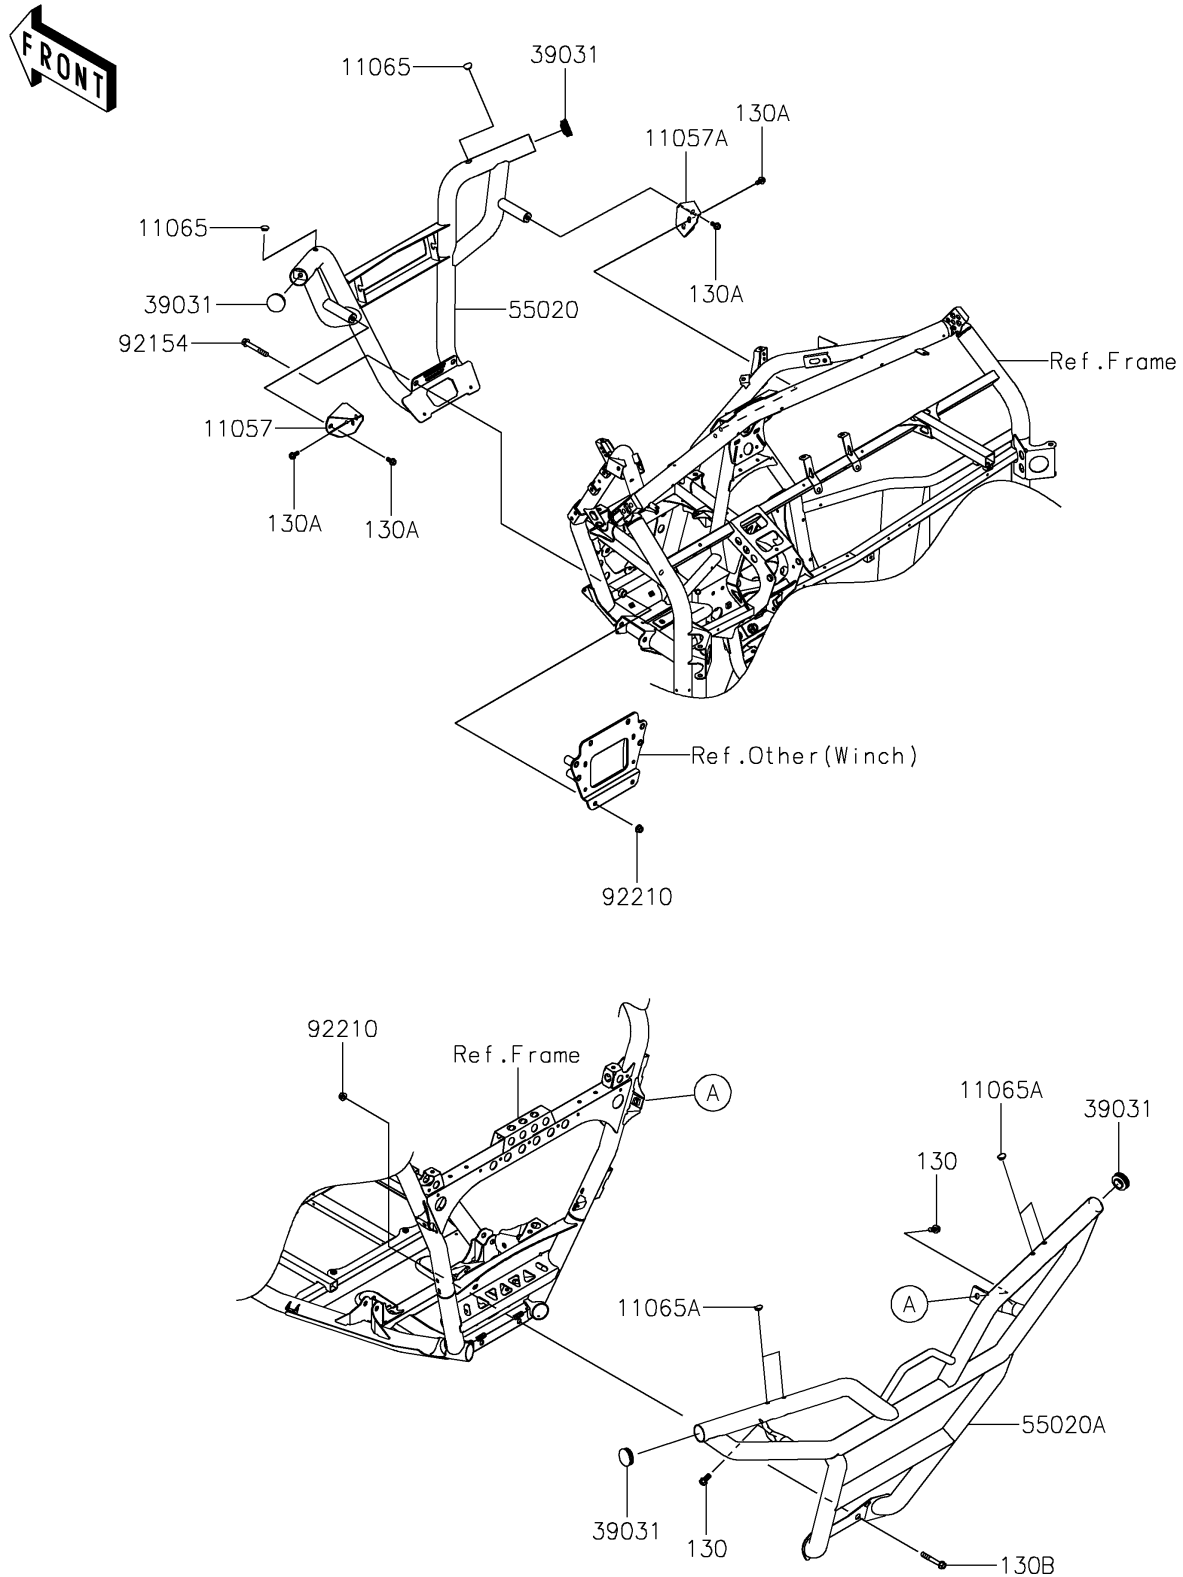

2026 Teryx KRX 1000 Blackout Edition

PARTS DIAGRAM

Guard(s)

F2680

2026 Teryx KRX 1000 Blackout Edition

PARTS LIST

Guard(s)

ITEM NAME	PART NUMBER	QUANTITY
-----------	-------------	----------
