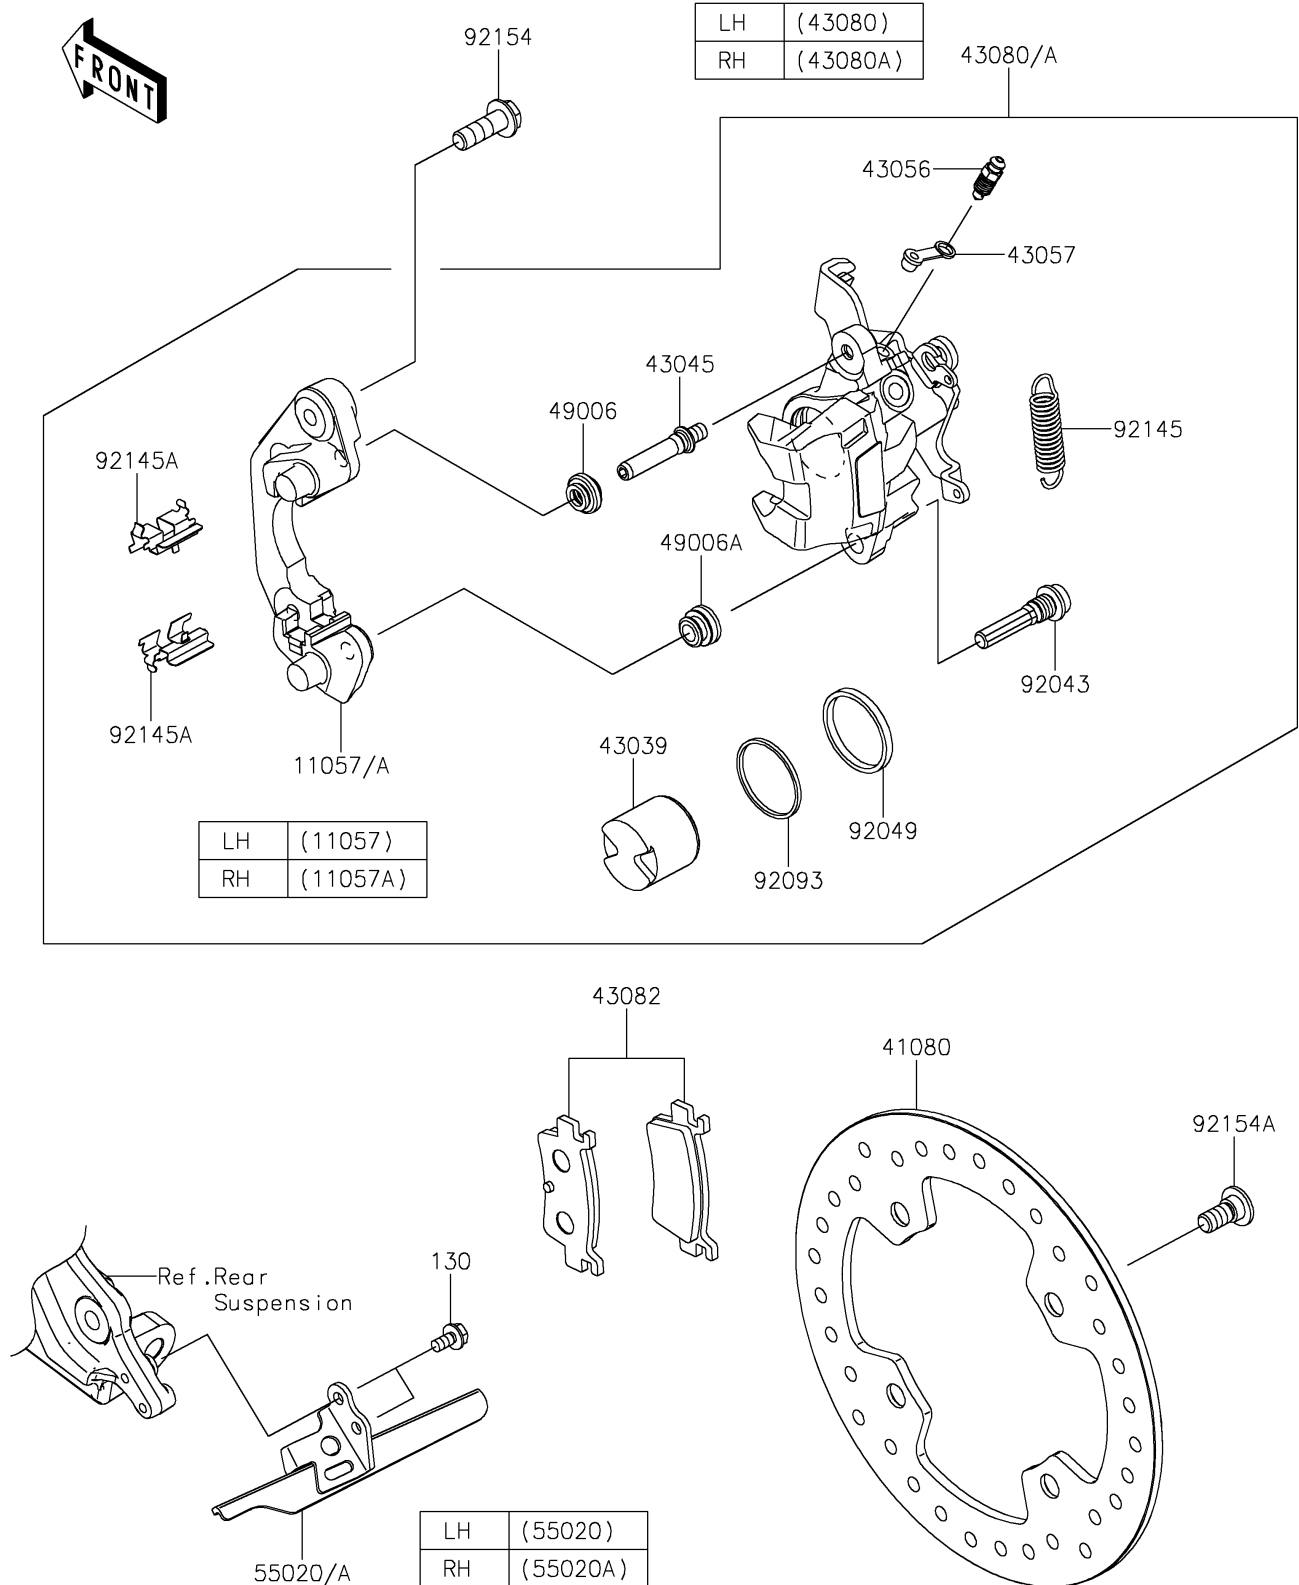

2026 TERYX KRX® 1000 BLACKOUT EDITION

PARTS DIAGRAM

Rear Brake

F2294

2026 TERYX KRX[®] 1000 BLACKOUT EDITION

PARTS LIST

Rear Brake

ITEM NAME	PART NUMBER	QUANTITY
-----------	-------------	----------
