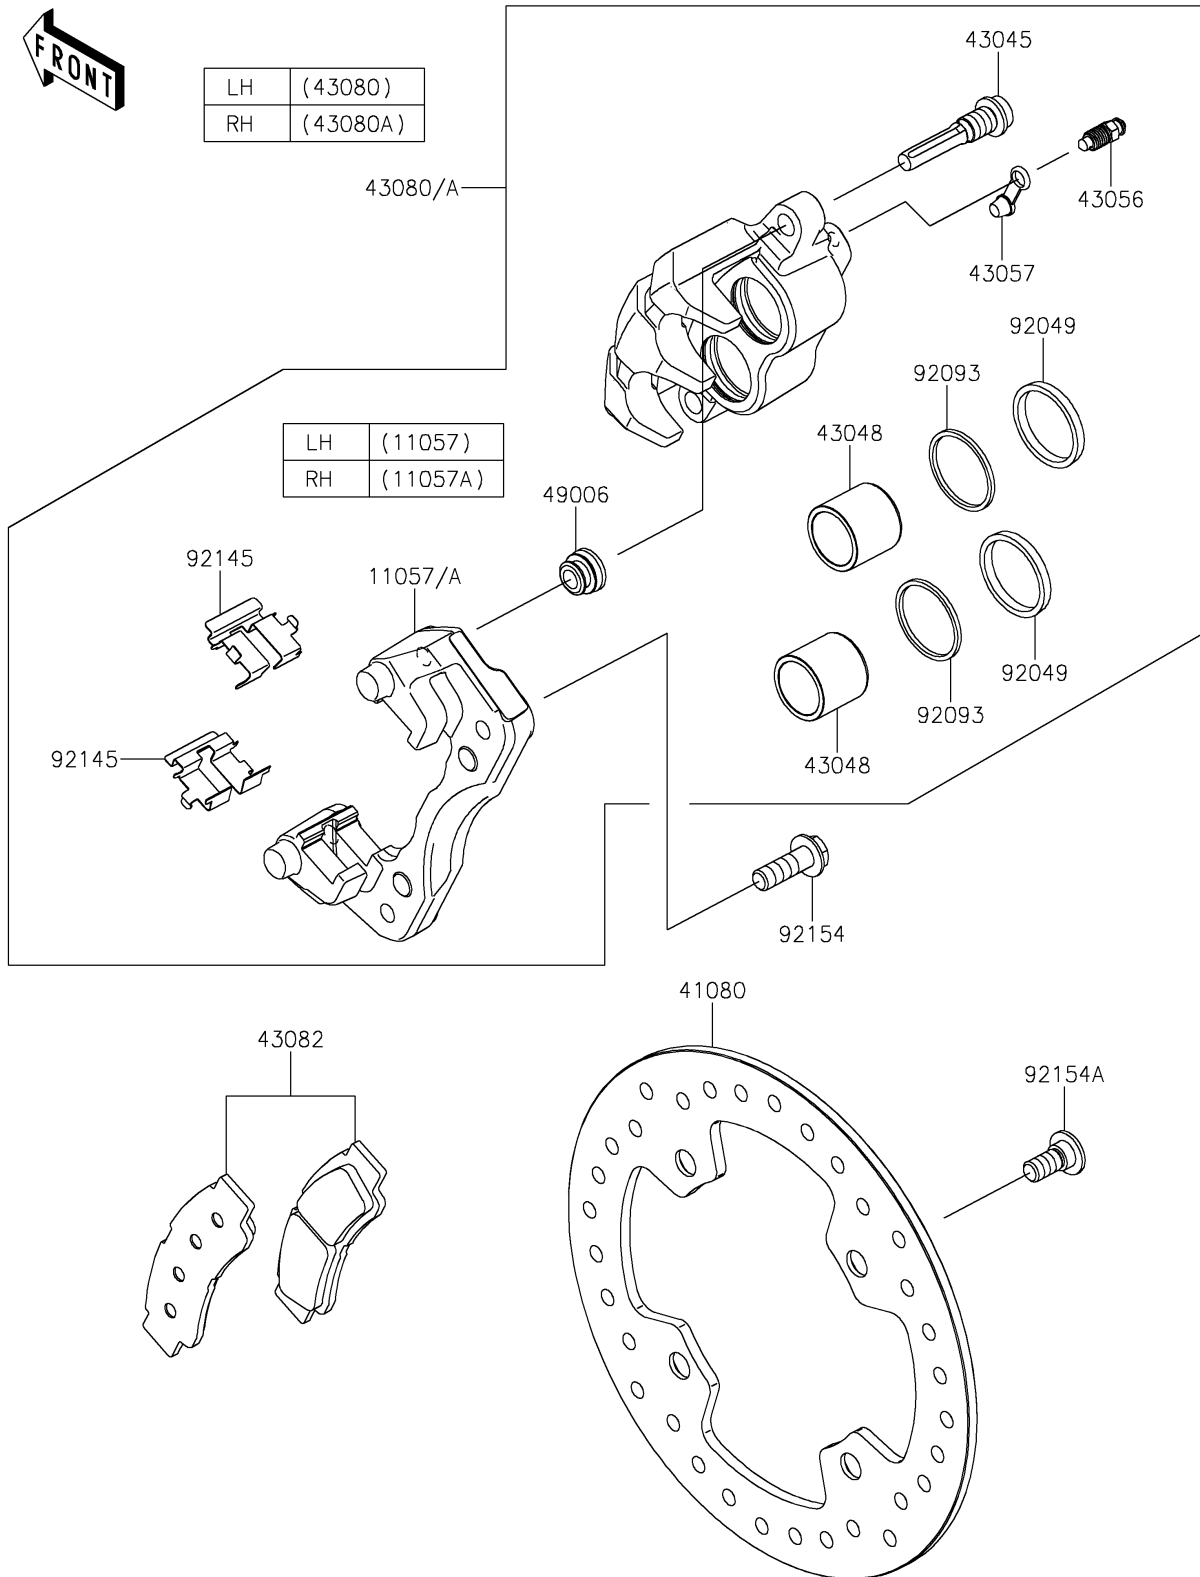

2026 Teryx KRX 1000 Blackout Edition

PARTS DIAGRAM

Front Brake

F2292

2026 Teryx KRX 1000 Blackout Edition

PARTS LIST

Front Brake

ITEM NAME	PART NUMBER	QUANTITY
-----------	-------------	----------
