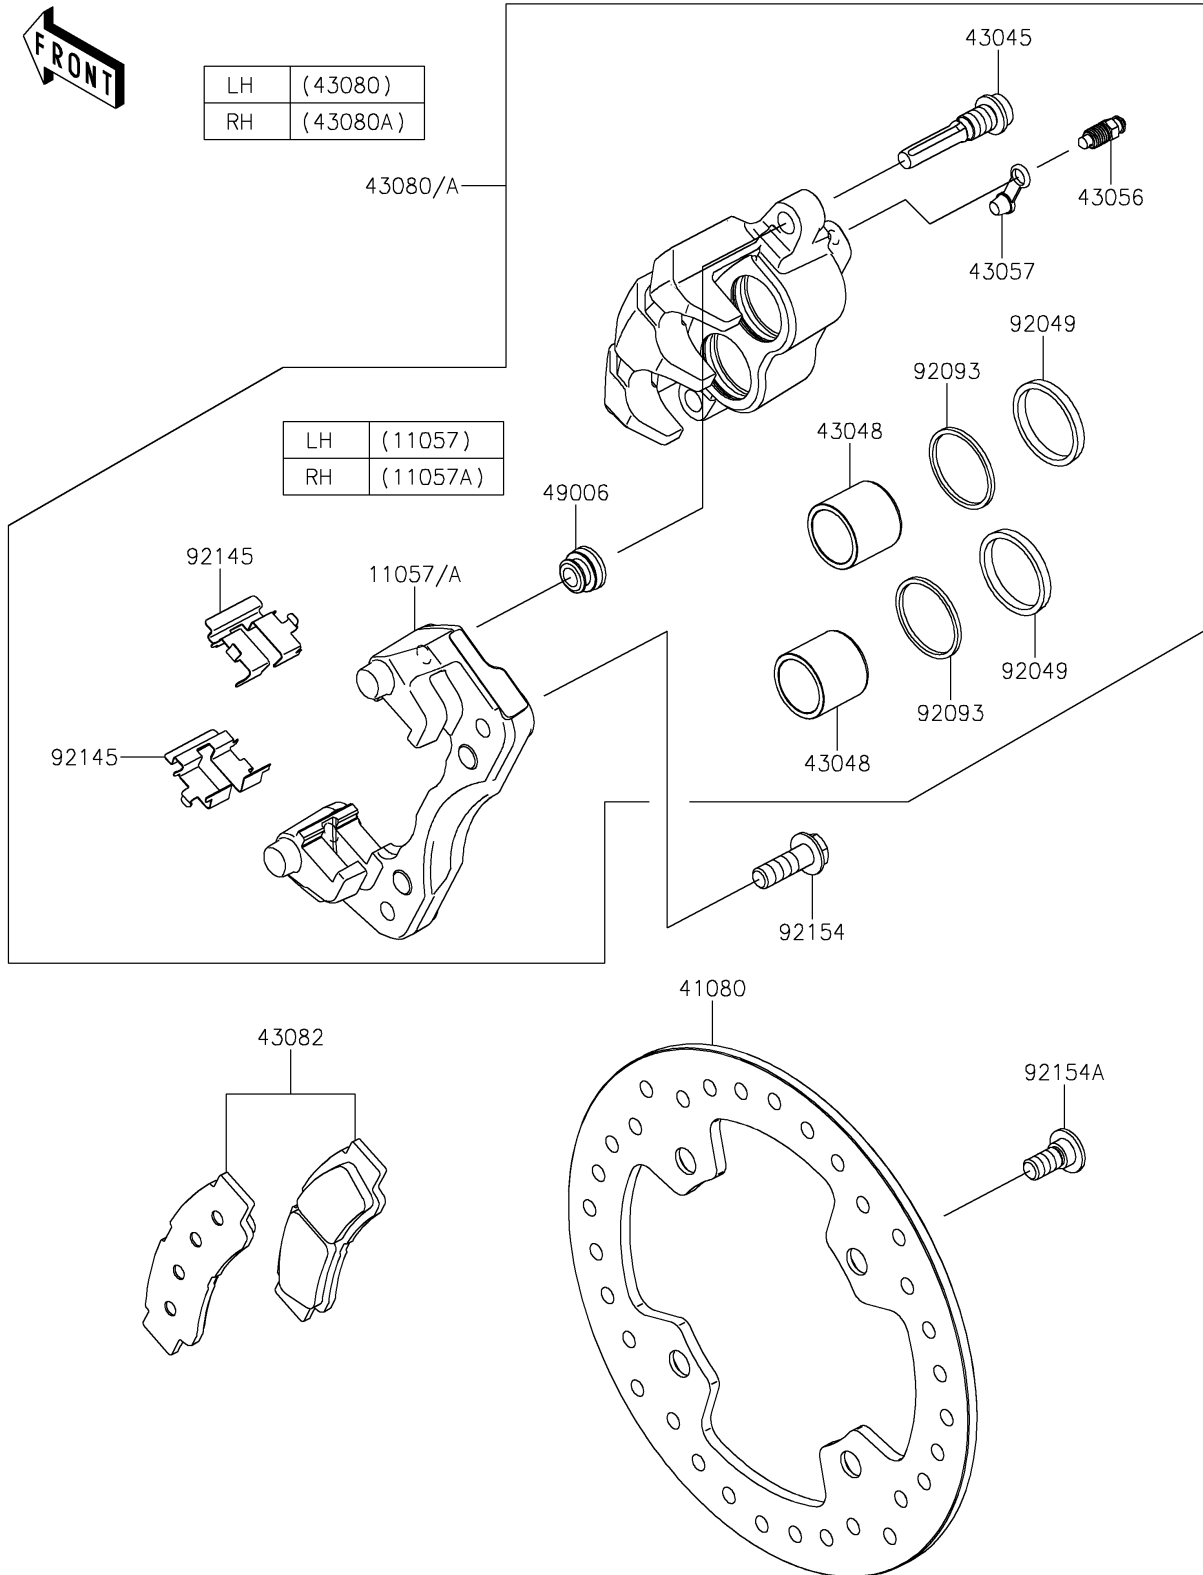

# 2026 TERYX KRX® 1000 BLACKOUT EDITION

## PARTS DIAGRAM

### Front Brake

F2292

## PARTS LIST Front Brake

ITEM NAME	PART NUMBER	QUANTITY
-----------	-------------	----------

---