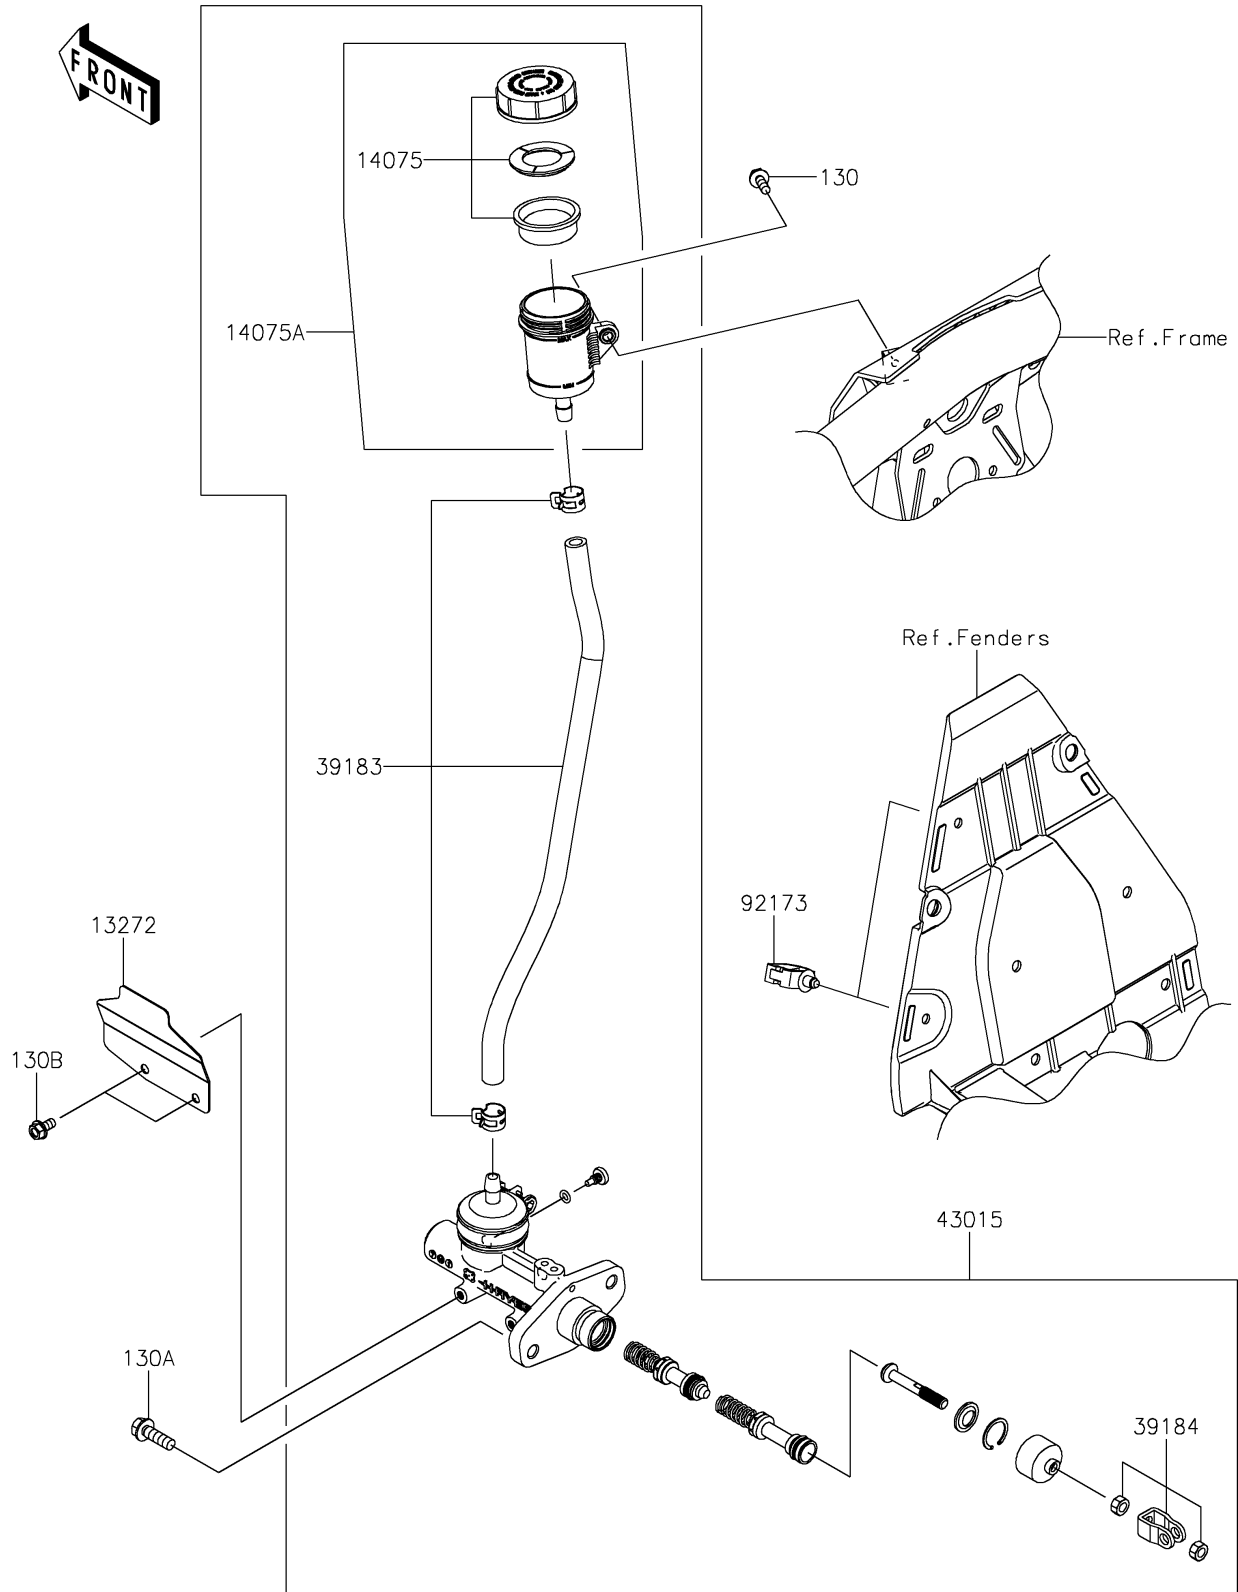

2026 TERYX KRX® 1000 BLACKOUT EDITION

PARTS DIAGRAM

Master Cylinder

F2261

2026 TERYX KRX[®] 1000 BLACKOUT EDITION

PARTS LIST

Master Cylinder

ITEM NAME	PART NUMBER	QUANTITY
-----------	-------------	----------
