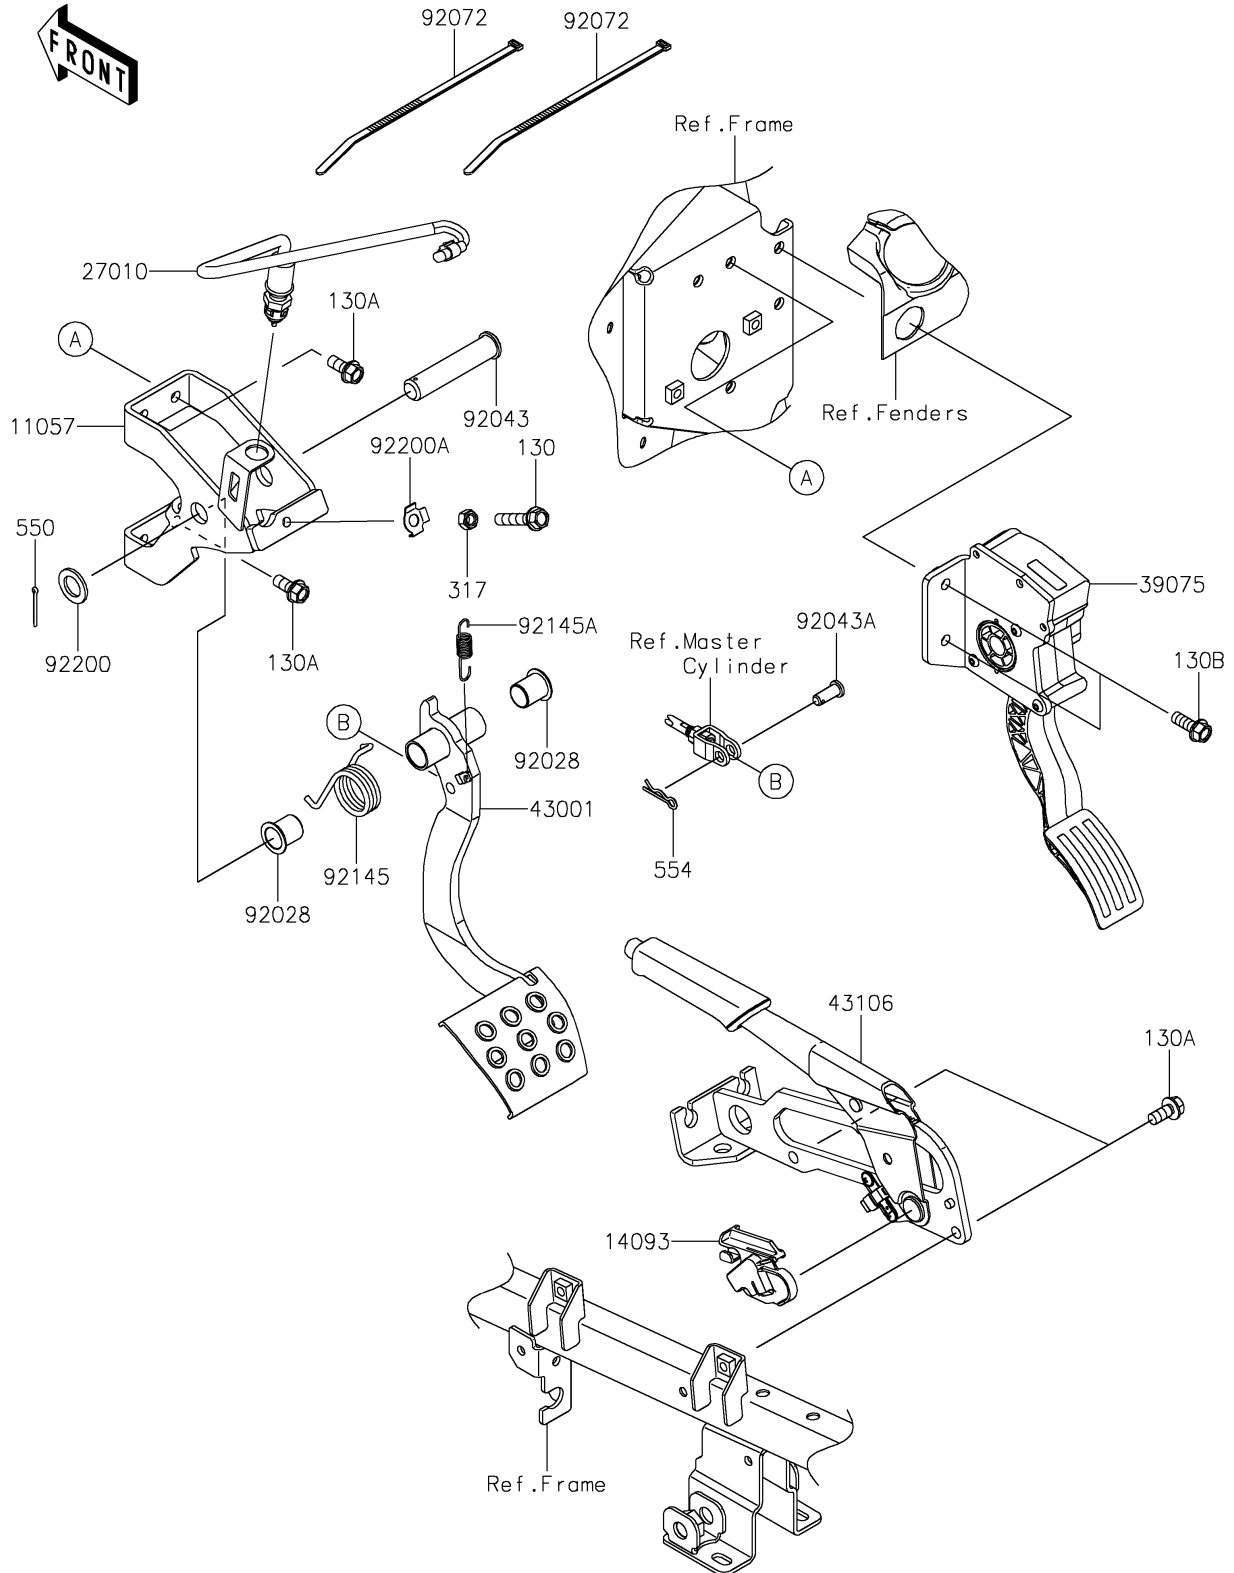

2026 Teryx KRX 1000 Blackout Edition

PARTS DIAGRAM

Brake Pedal/Throttle Lever

F2260

2026 Teryx KRX 1000 Blackout Edition

PARTS LIST

Brake Pedal/Throttle Lever

ITEM NAME	PART NUMBER	QUANTITY
-----------	-------------	----------
