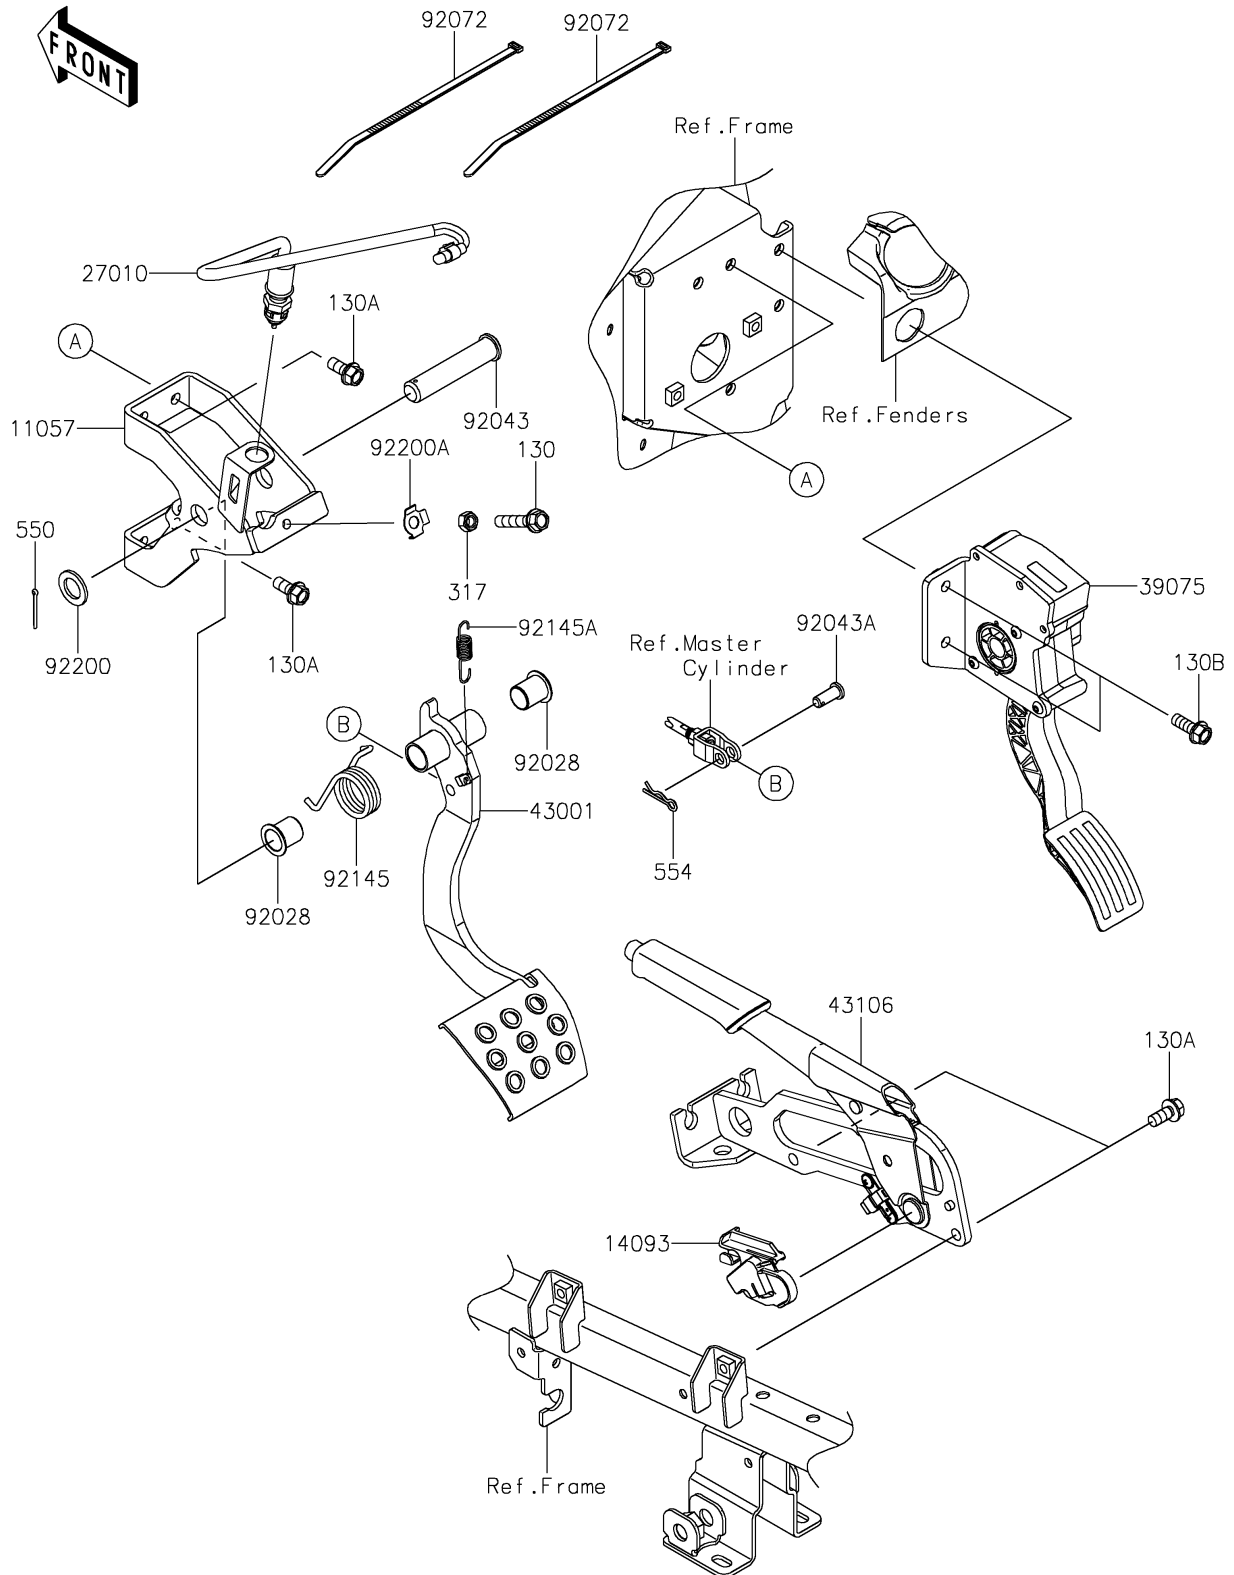

2026 TERYX KRX® 1000 BLACKOUT EDITION

PARTS DIAGRAM

Brake Pedal/Throttle Lever

F2260

2026 TERYX KRX® 1000 BLACKOUT EDITION

PARTS LIST

Brake Pedal/Throttle Lever

ITEM NAME	PART NUMBER	QUANTITY
-----------	-------------	----------
