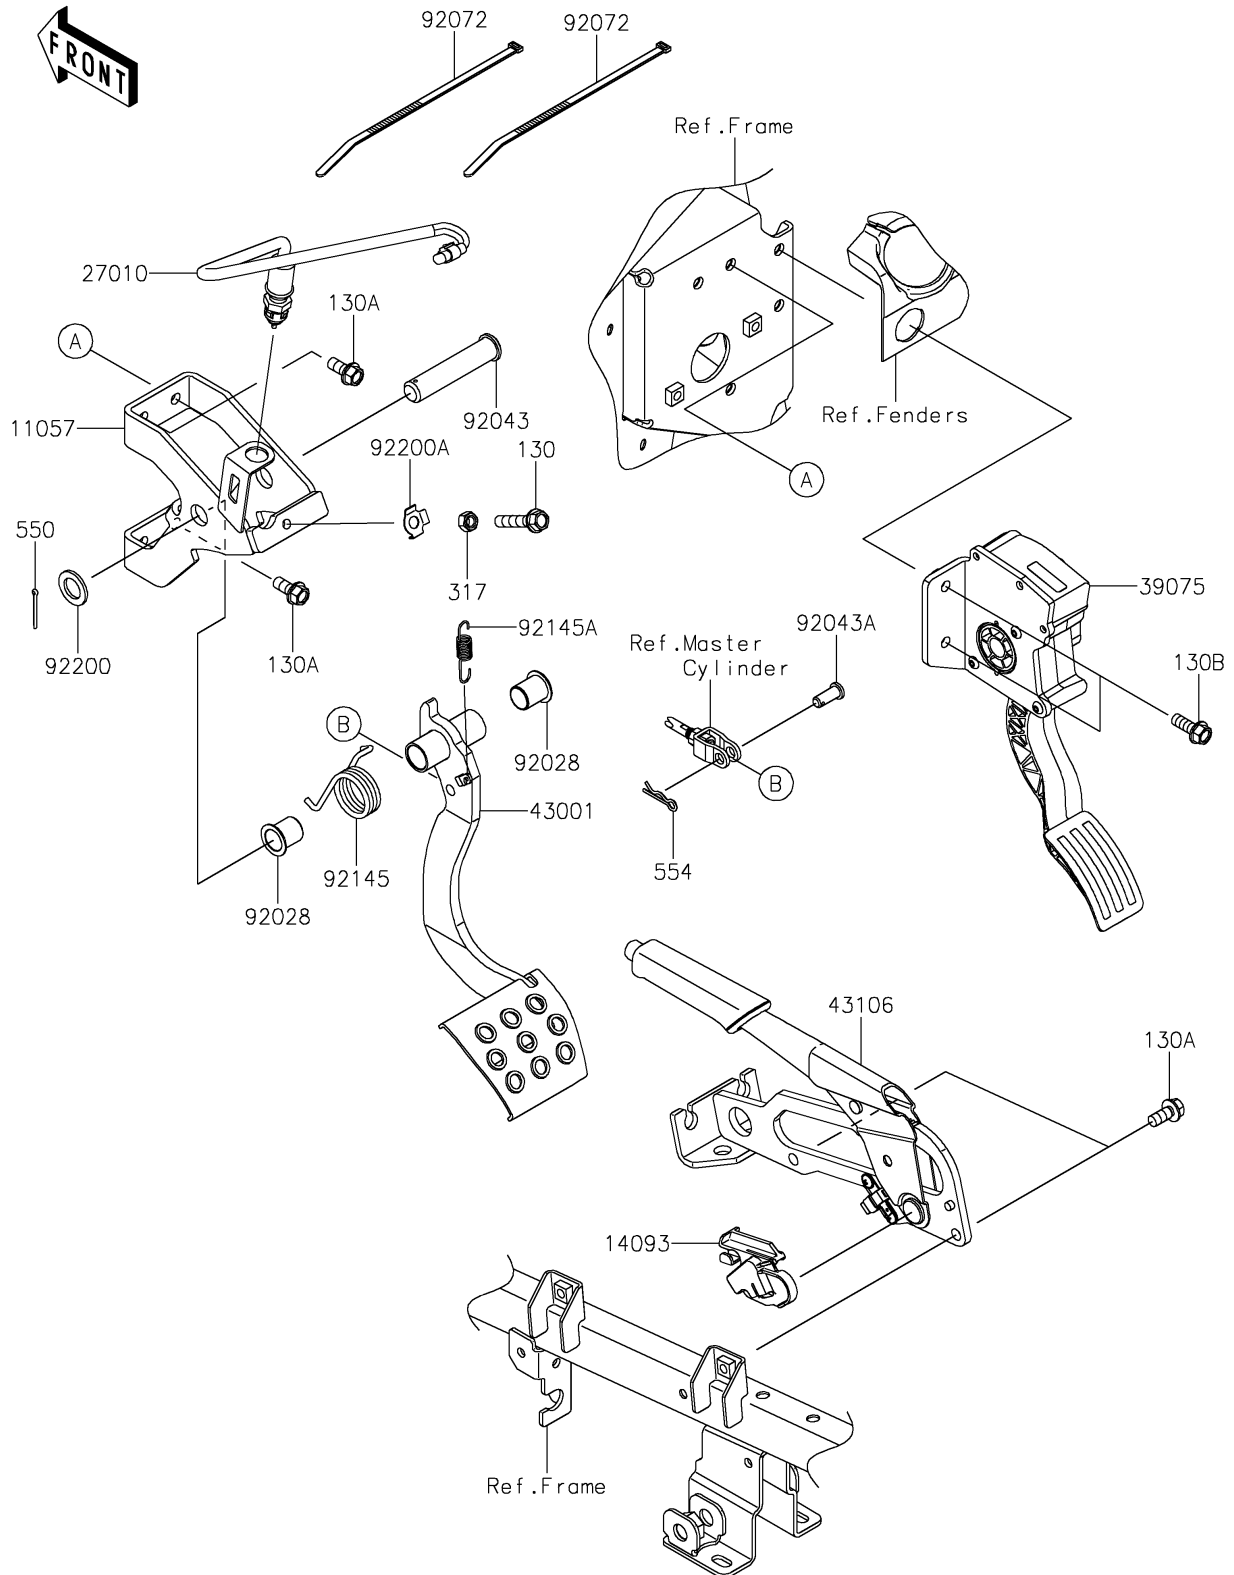

# 2025 Teryx KRX 1000 Blackout Edition

## PARTS DIAGRAM

### Brake Pedal/Throttle Lever

F2260

## PARTS LIST

Brake Pedal/Throttle Lever

| ITEM NAME | PART NUMBER | QUANTITY |
|-----------|-------------|----------|
|-----------|-------------|----------|

---