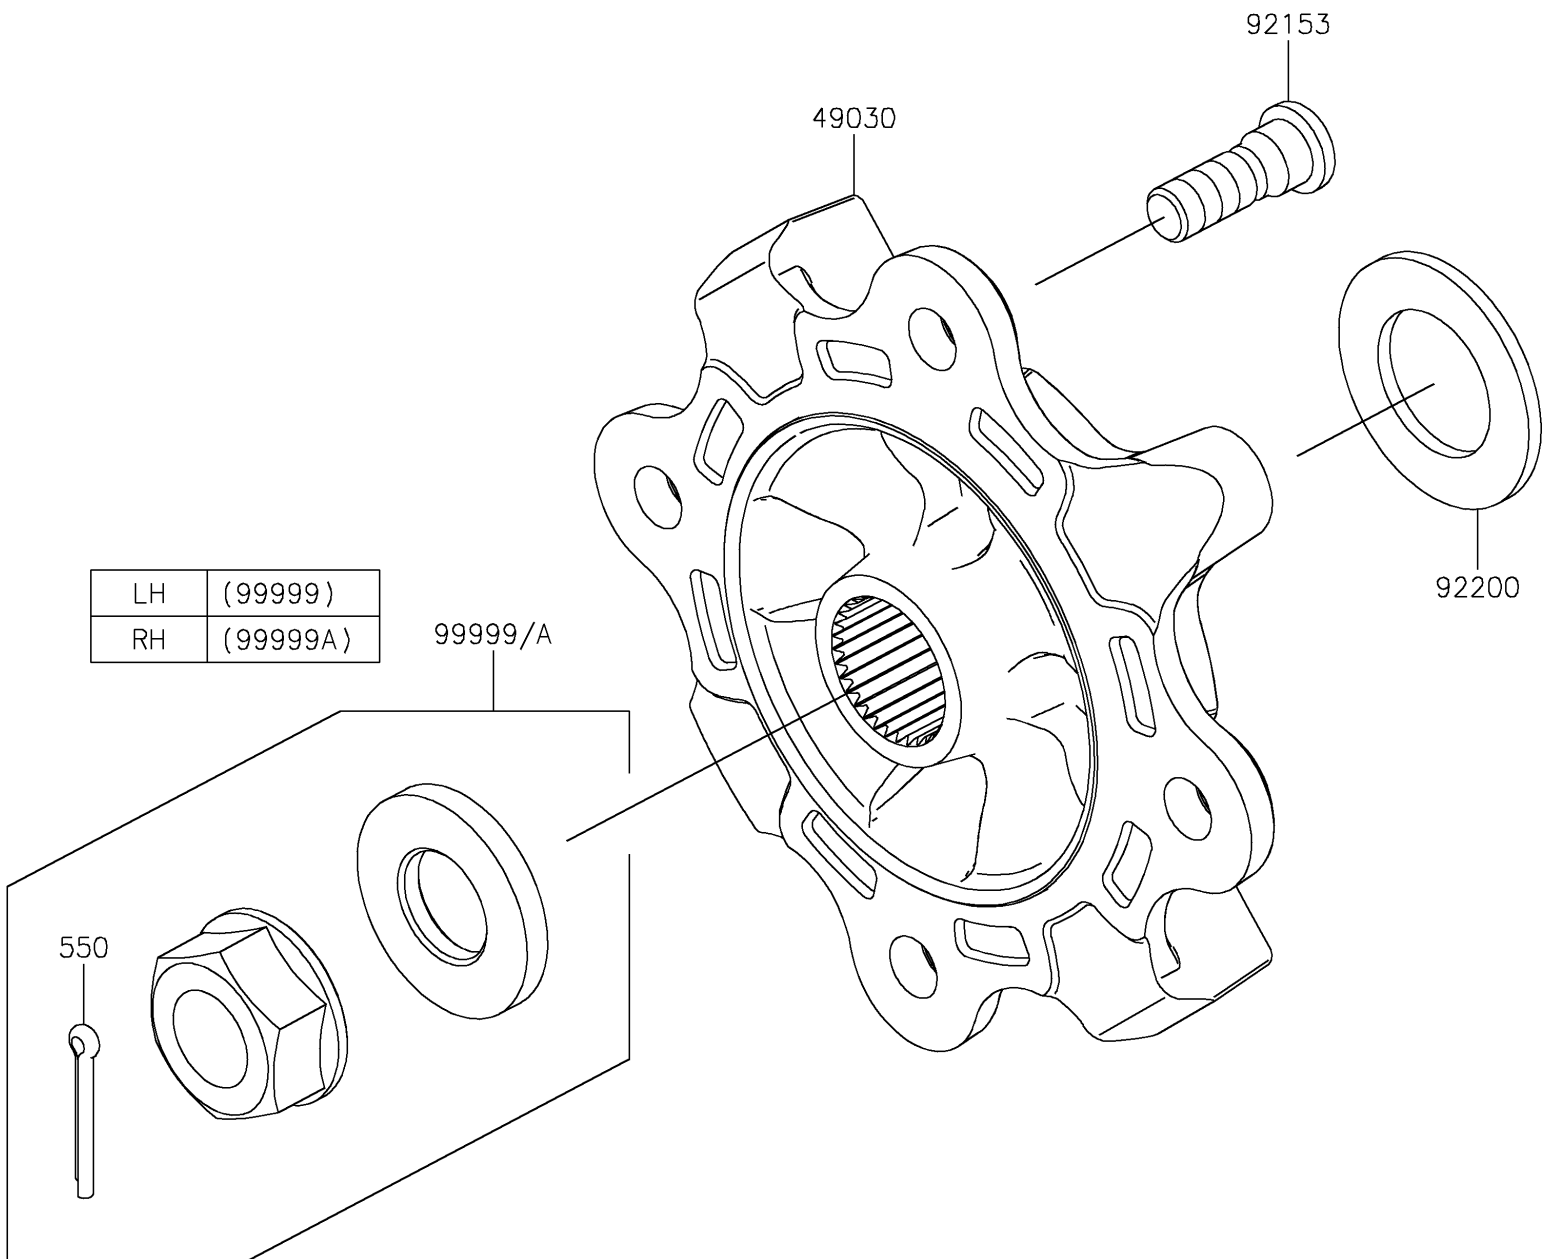

# 2026 TERYX KRX® 1000 BLACKOUT EDITION

**Kawasaki**  
Let the Good Times Roll®

## PARTS DIAGRAM Rear Hubs/Brakes

F2240

# 2026 TERYX KRX<sup>®</sup> 1000 BLACKOUT EDITION

## PARTS LIST