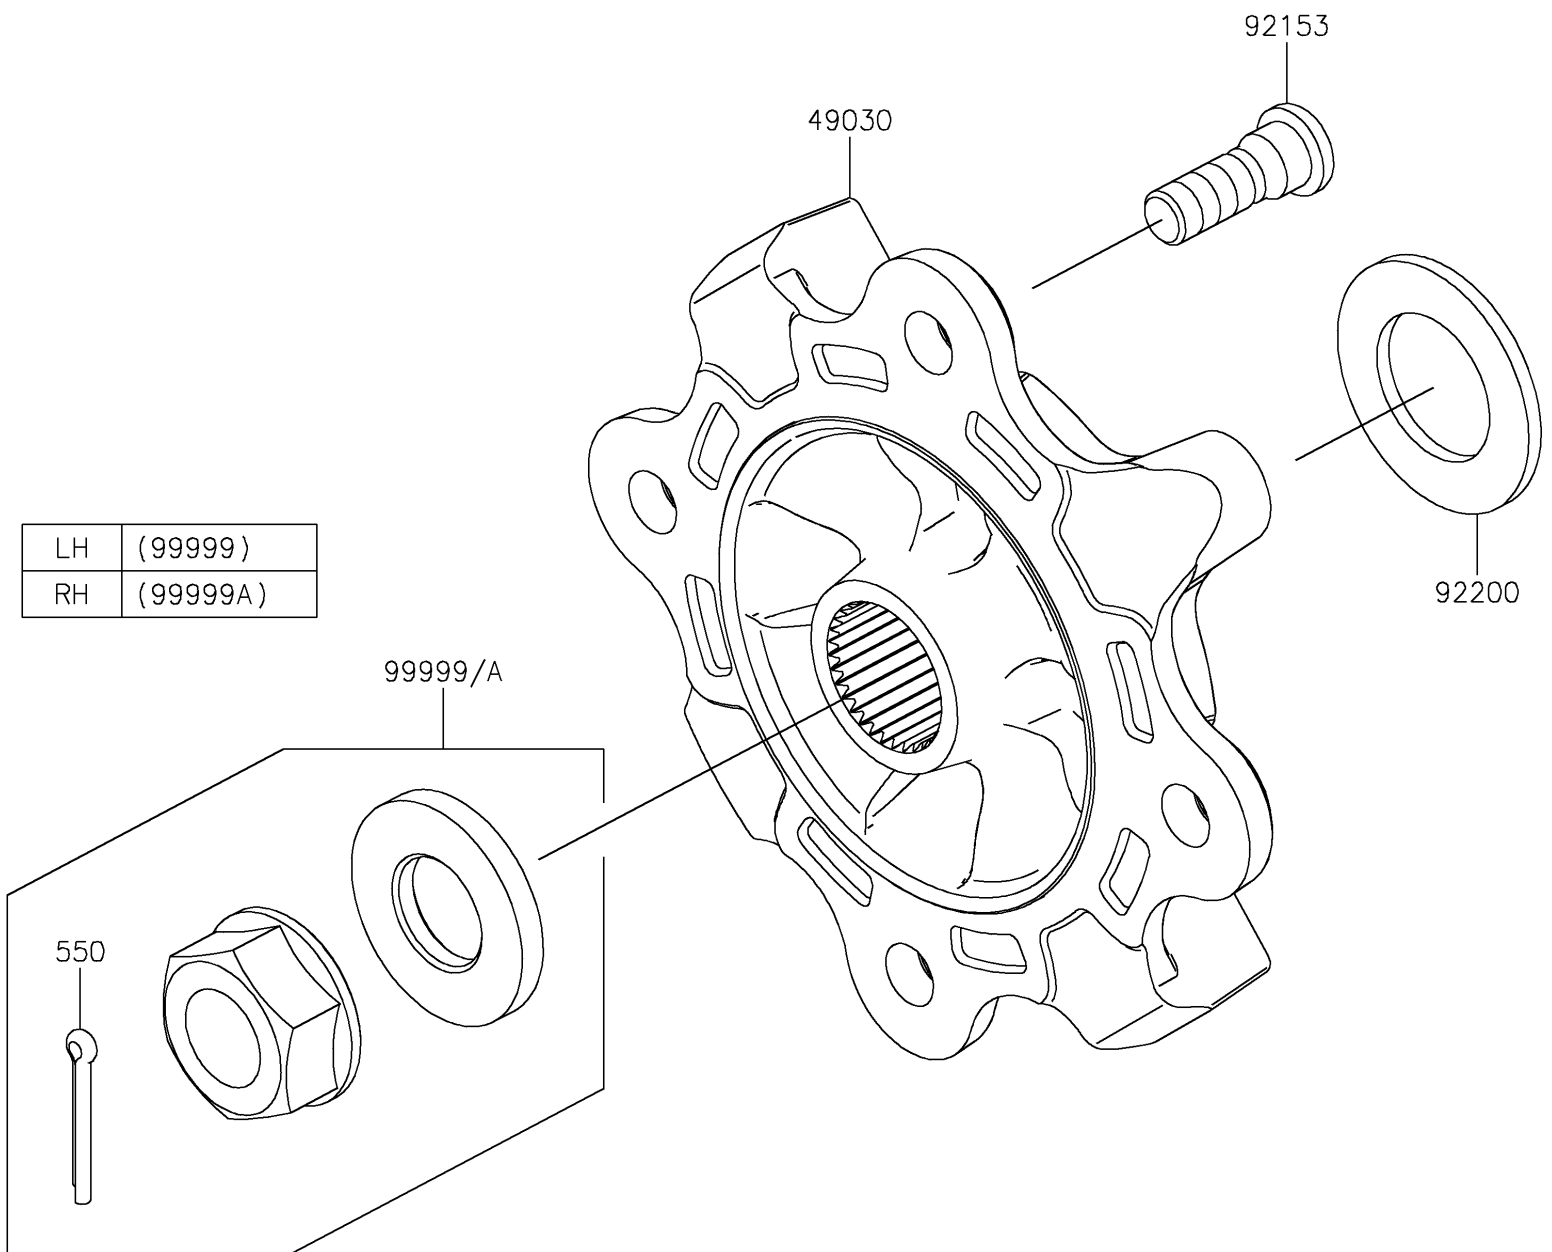

2026 Teryx KRX 1000 Blackout Edition

PARTS DIAGRAM Front Hubs/Brakes

F2230

2026 Teryx KRX 1000 Blackout Edition

PARTS LIST

Front Hubs/Brakes

ITEM NAME	PART NUMBER	QUANTITY
-----------	-------------	----------
