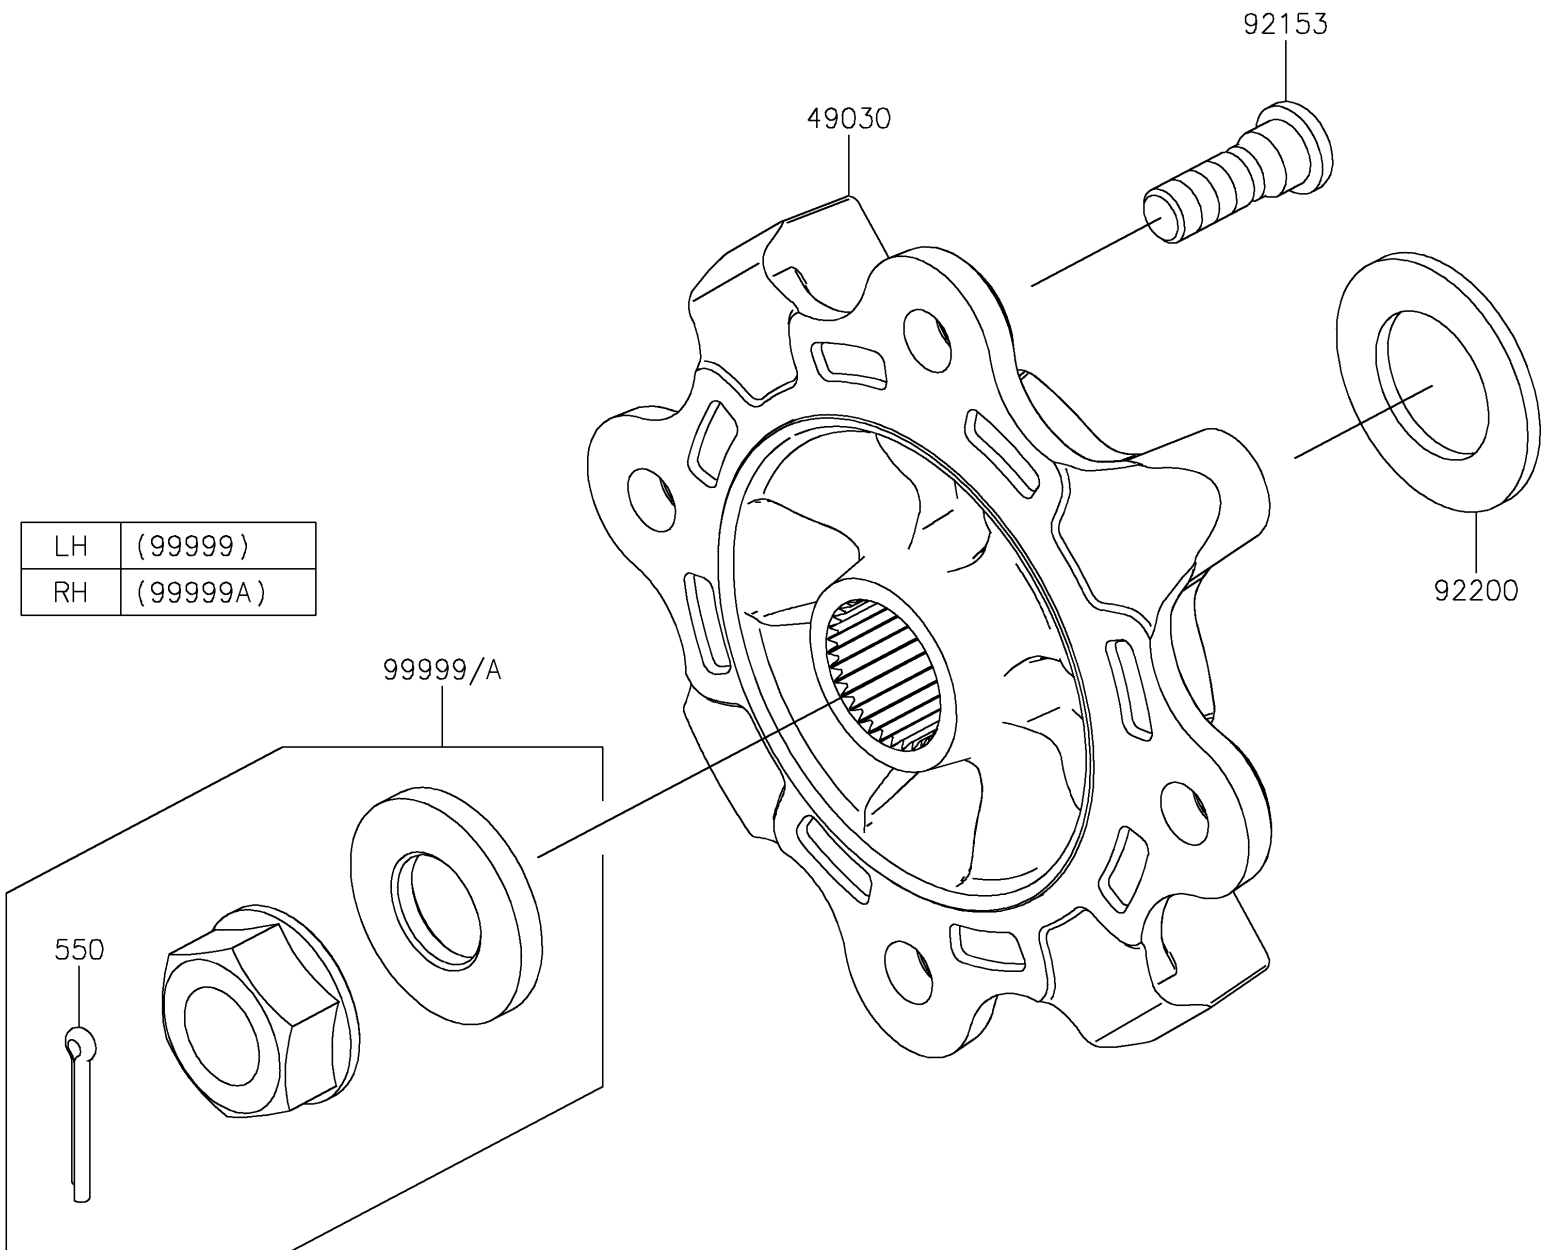

# 2026 TERYX KRX® 1000 BLACKOUT EDITION

**Kawasaki**  
Let the Good Times Roll®

## PARTS DIAGRAM Front Hubs/Brakes

F2230

# 2026 TERYX KRX<sup>®</sup> 1000 BLACKOUT EDITION

## PARTS LIST