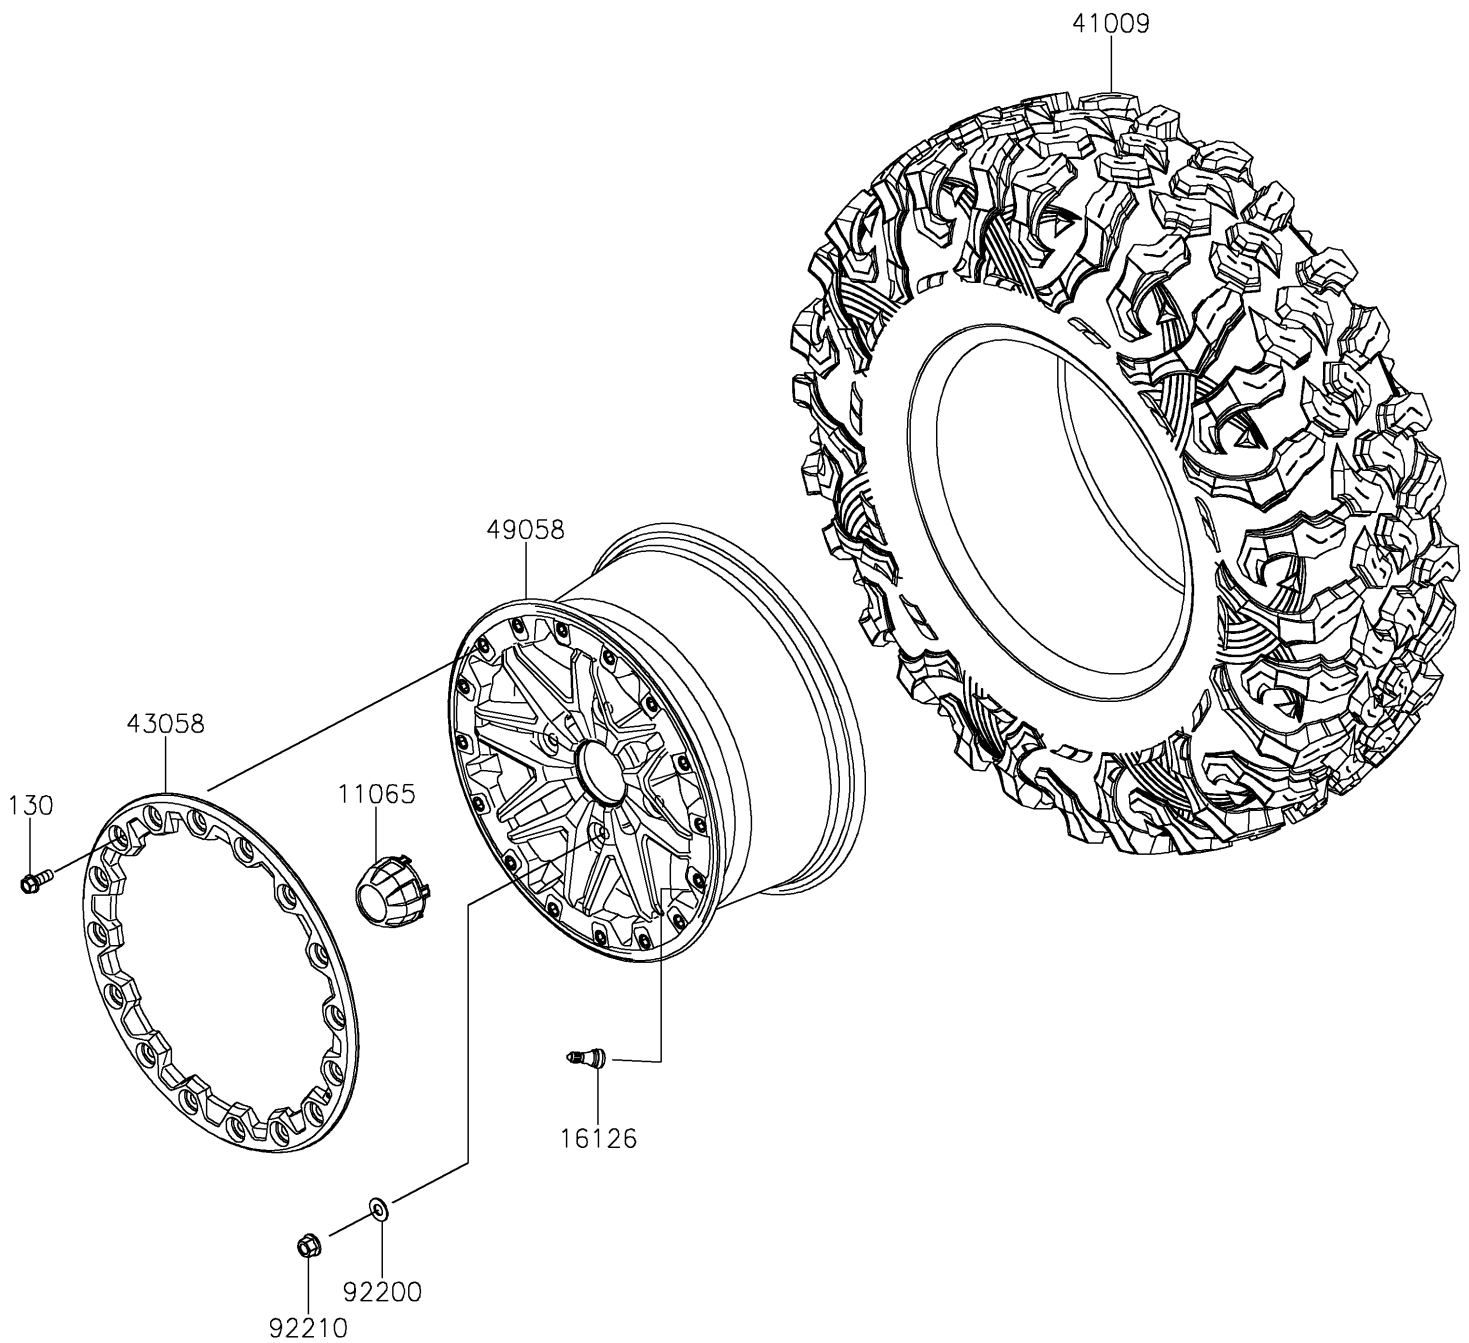

2026 Teryx KRX 1000 Blackout Edition

PARTS DIAGRAM

Wheels/Tires

F2210

2026 Teryx KRX 1000 Blackout Edition

PARTS LIST

Wheels/Tires

ITEM NAME	PART NUMBER	QUANTITY
-----------	-------------	----------
