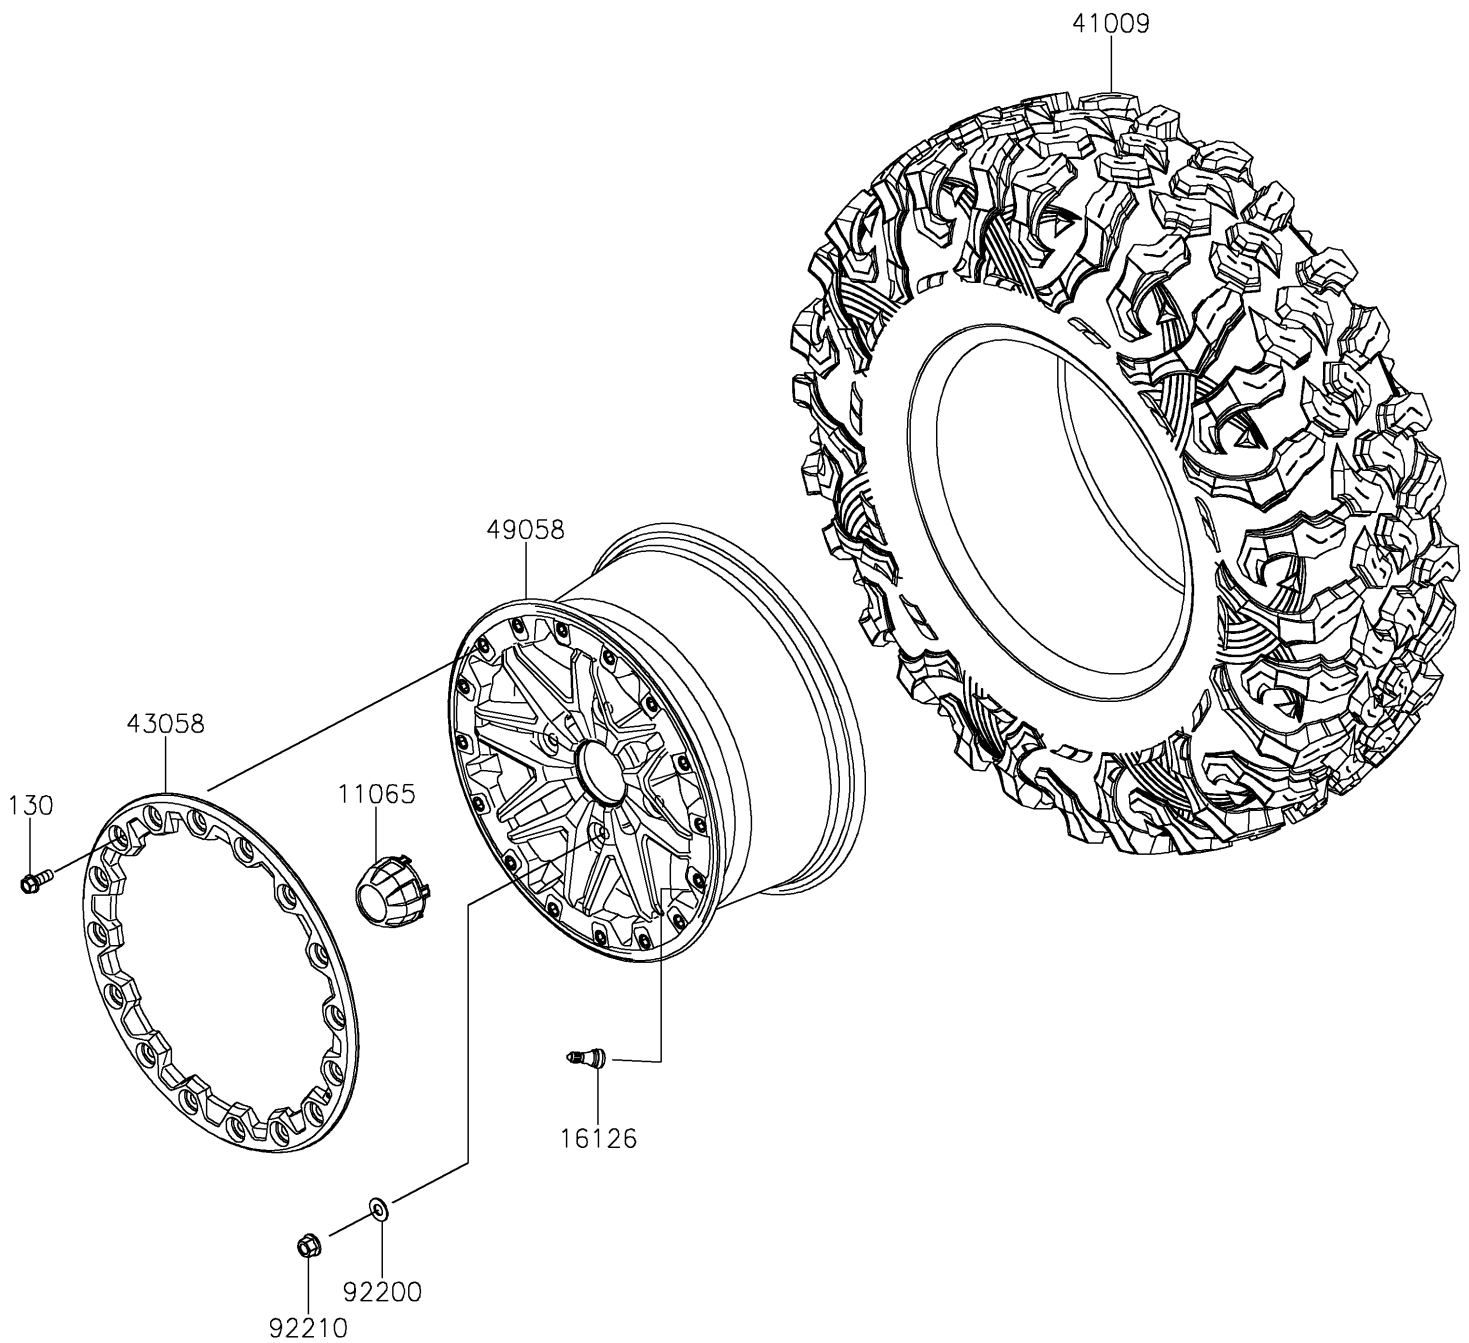

2026 TERYX KRX® 1000 BLACKOUT EDITION

Kawasaki
Let the Good Times Roll®

PARTS DIAGRAM

Wheels/Tires

F2210

2026 TERYX KRX[®] 1000 BLACKOUT EDITION

PARTS LIST Wheels/Tires

ITEM NAME	PART NUMBER	QUANTITY
-----------	-------------	----------
