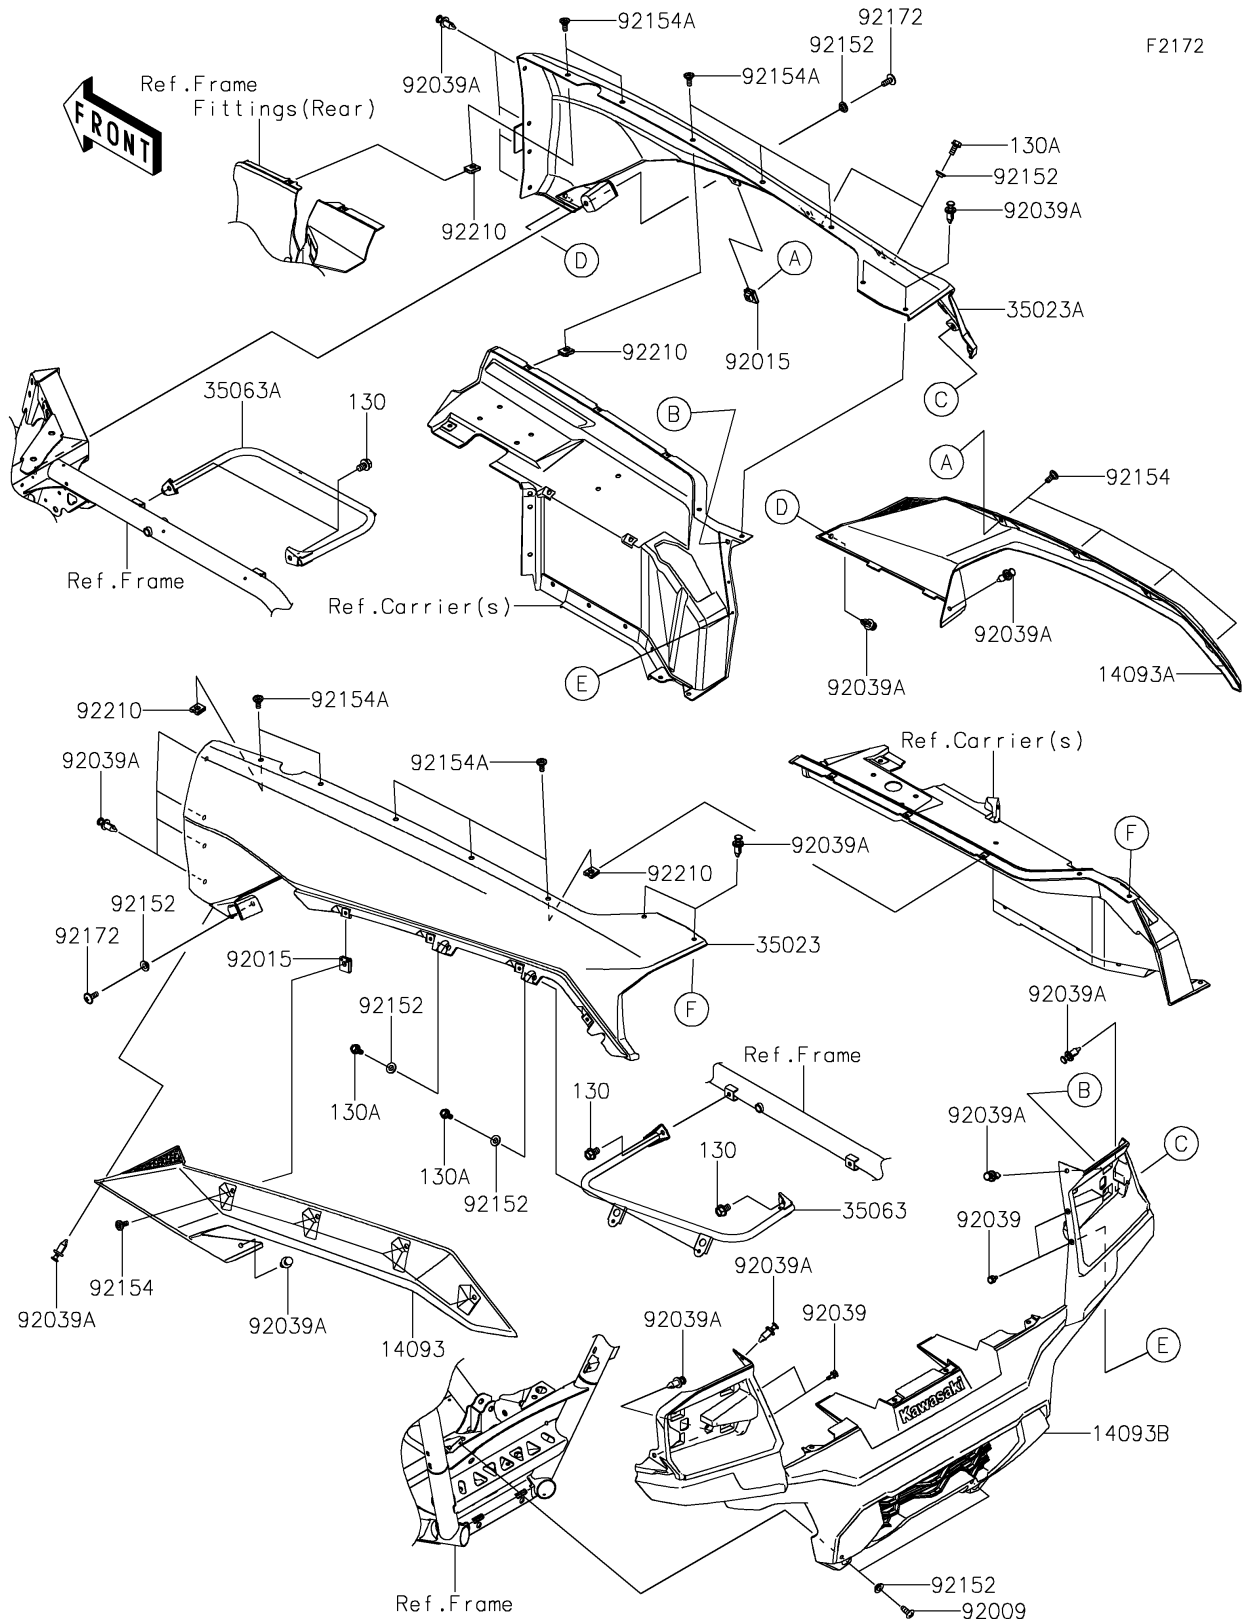

2026 TERYX KRX® 1000 BLACKOUT EDITION

PARTS DIAGRAM

Rear Fender(s)

2026 TERYX KRX® 1000 BLACKOUT EDITION

PARTS LIST

Rear Fender(s)

ITEM NAME	PART NUMBER	QUANTITY
-----------	-------------	----------
