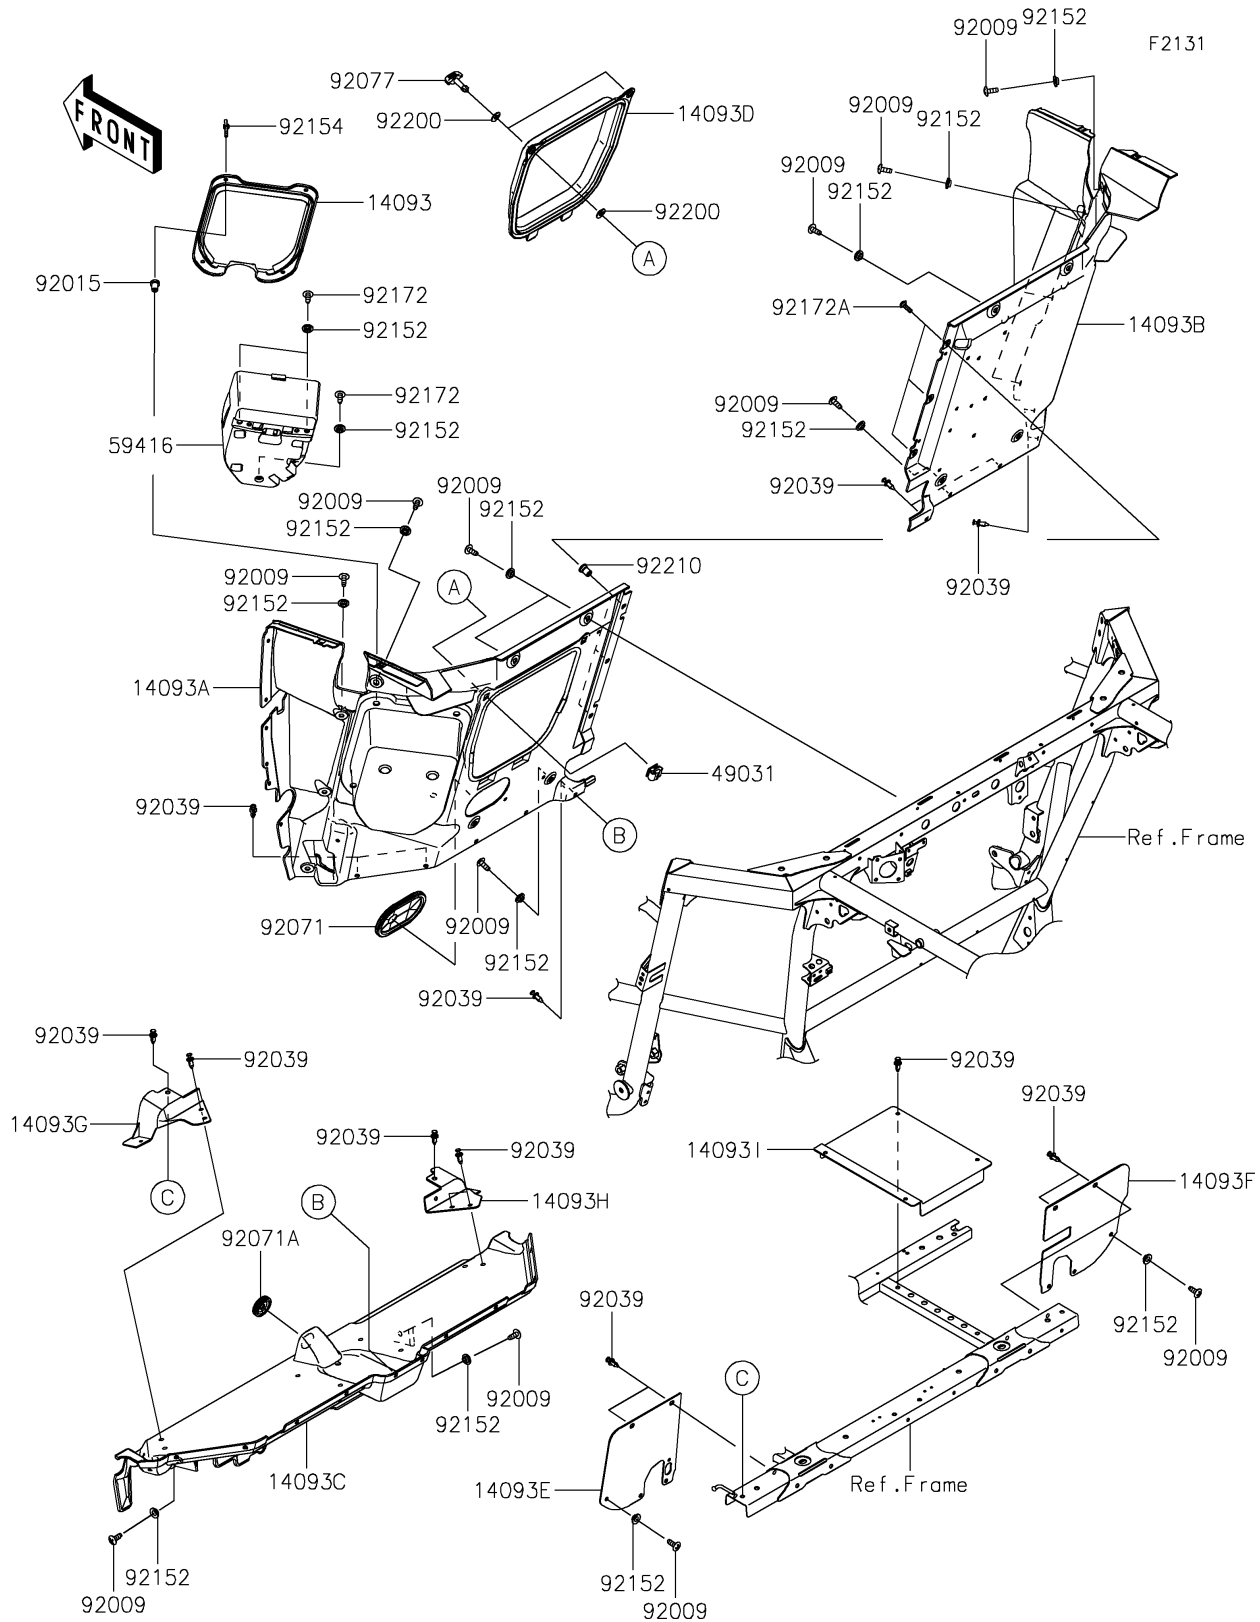

2026 TERYX KRX® 1000 BLACKOUT EDITION

PARTS DIAGRAM

Frame Fittings(Rear)

2026 TERYX KRX[®] 1000 BLACKOUT EDITION

PARTS LIST

Frame Fittings(Rear)

ITEM NAME	PART NUMBER	QUANTITY
-----------	-------------	----------
