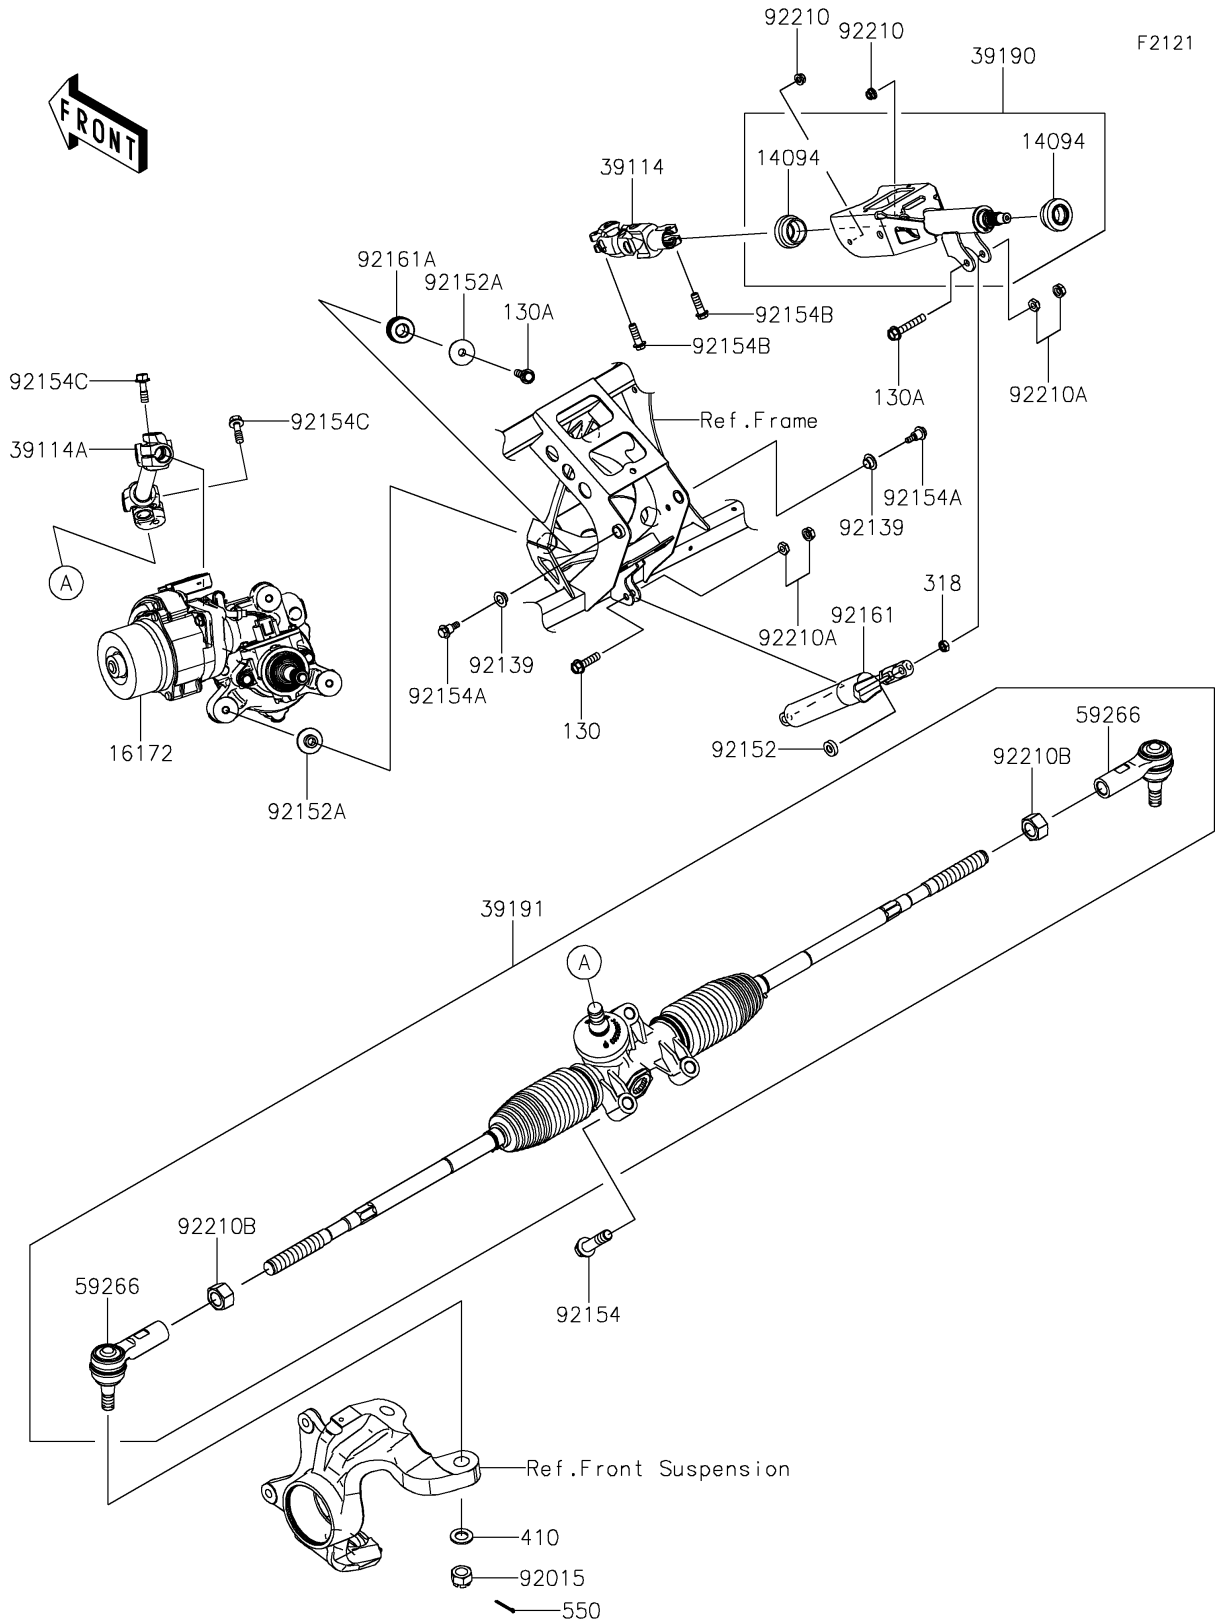

2026 TERYX KRX® 1000 BLACKOUT EDITION

PARTS DIAGRAM

Steering Shaft

2026 TERYX KRX[®] 1000 BLACKOUT EDITION

PARTS LIST

Steering Shaft

ITEM NAME	PART NUMBER	QUANTITY
-----------	-------------	----------
