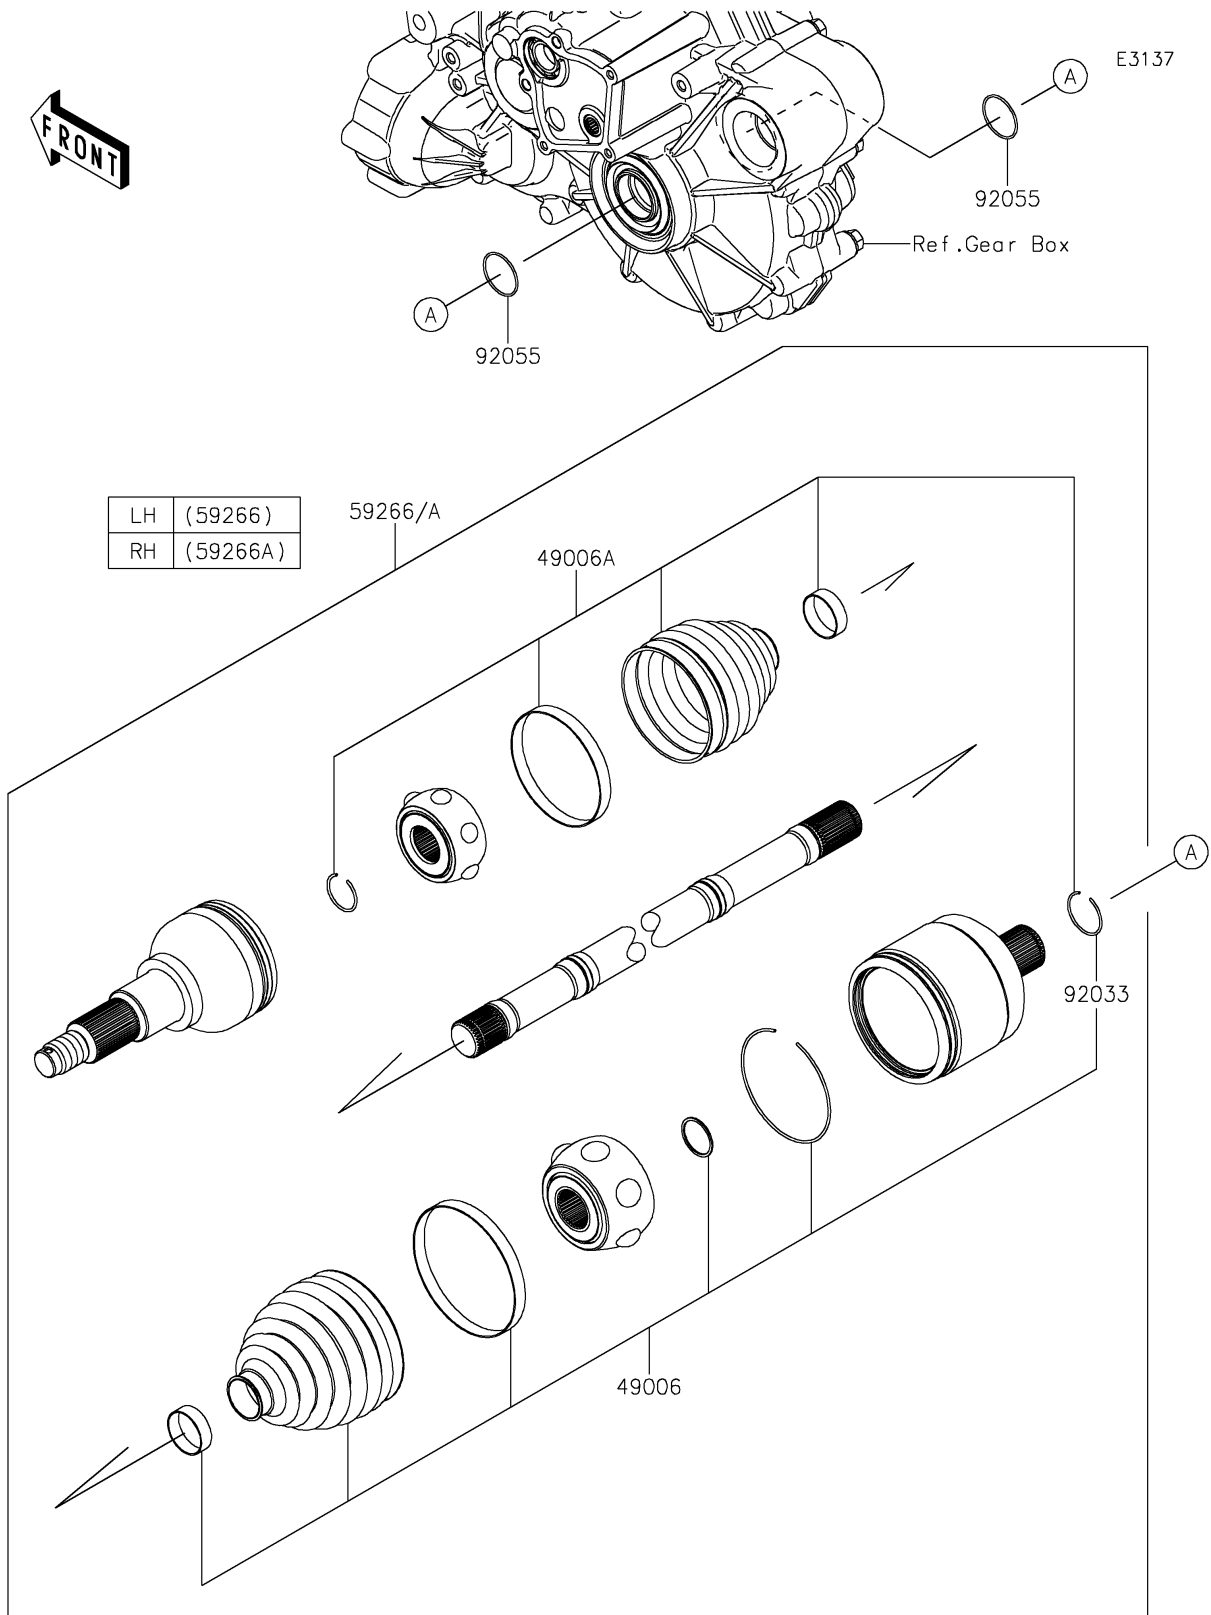

2026 TERYX KRX® 1000 BLACKOUT EDITION

PARTS DIAGRAM

Drive Shaft-Rear

2026 TERYX KRX[®] 1000 BLACKOUT EDITION

PARTS LIST

Drive Shaft-Rear

ITEM NAME	PART NUMBER	QUANTITY
-----------	-------------	----------
