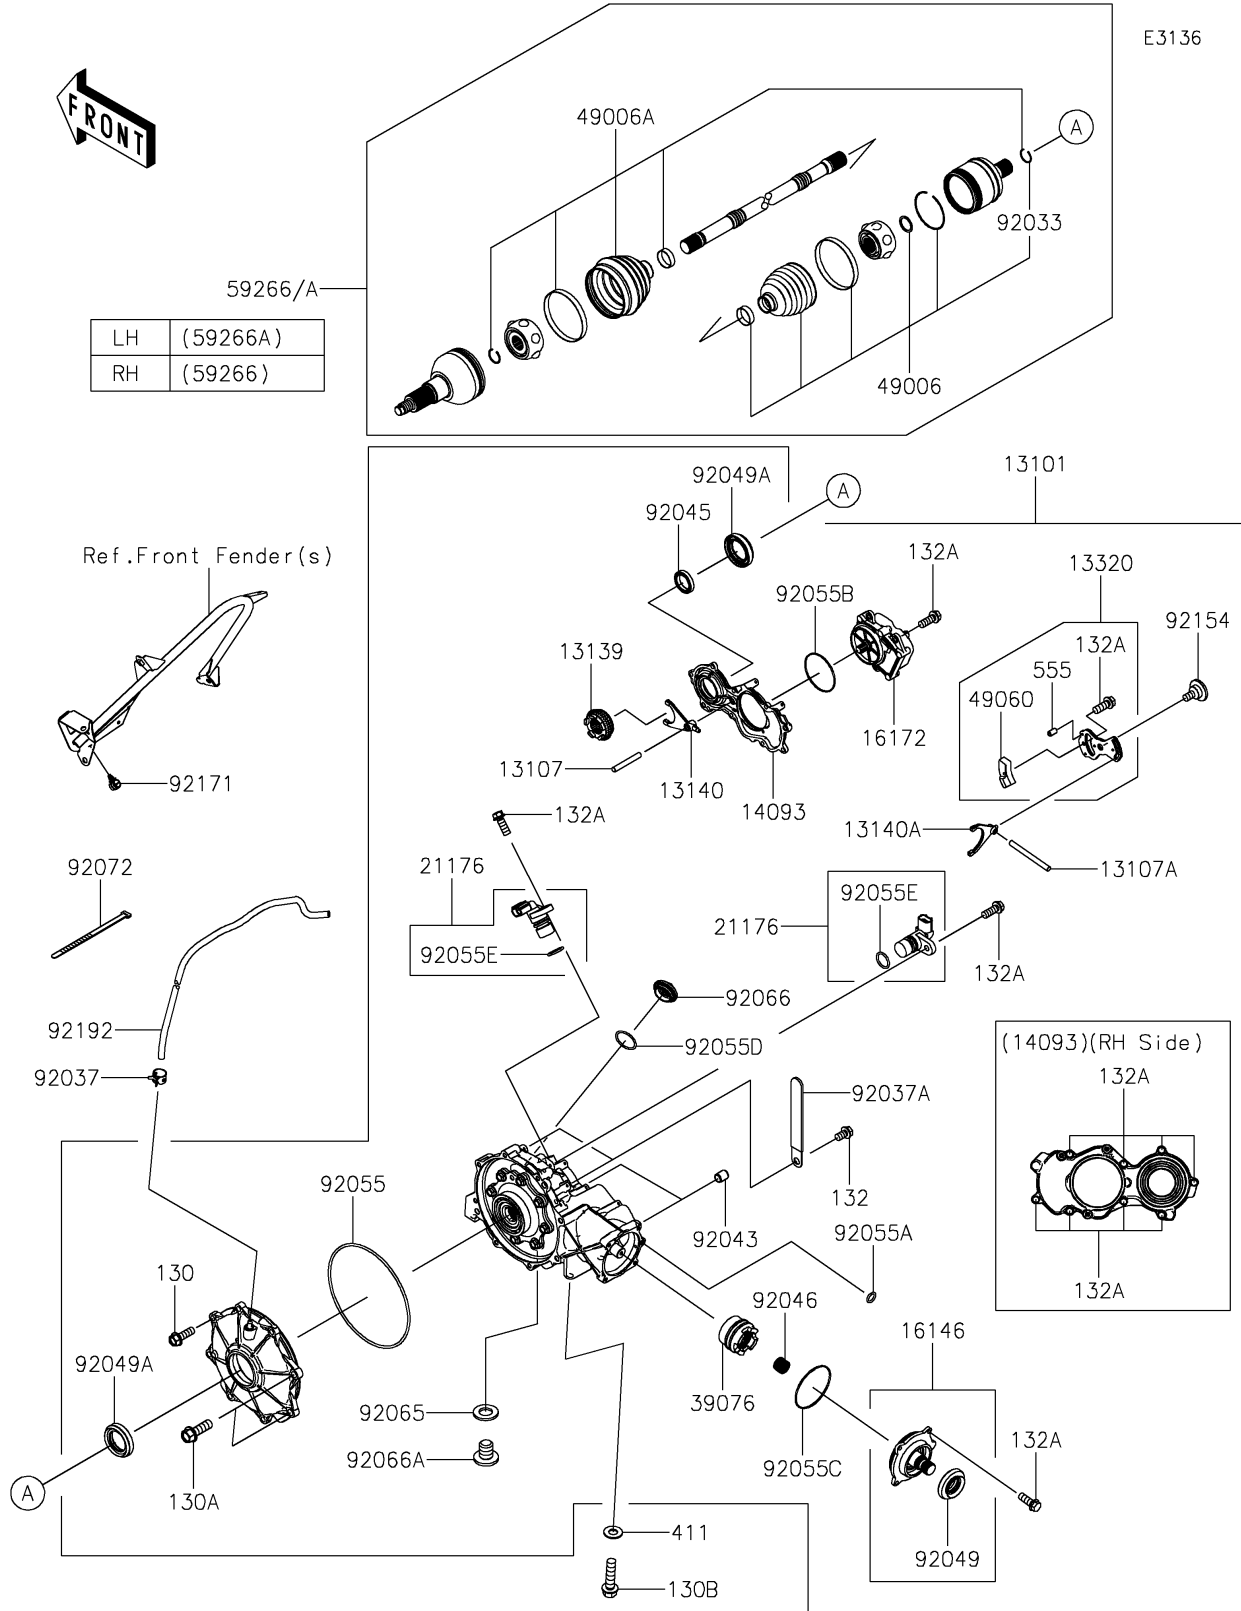

2026 Teryx KRX 1000 Blackout Edition

PARTS DIAGRAM

Drive Shaft-Front

2026 Teryx KRX 1000 Blackout Edition

PARTS LIST

Drive Shaft-Front

ITEM NAME	PART NUMBER	QUANTITY
-----------	-------------	----------
