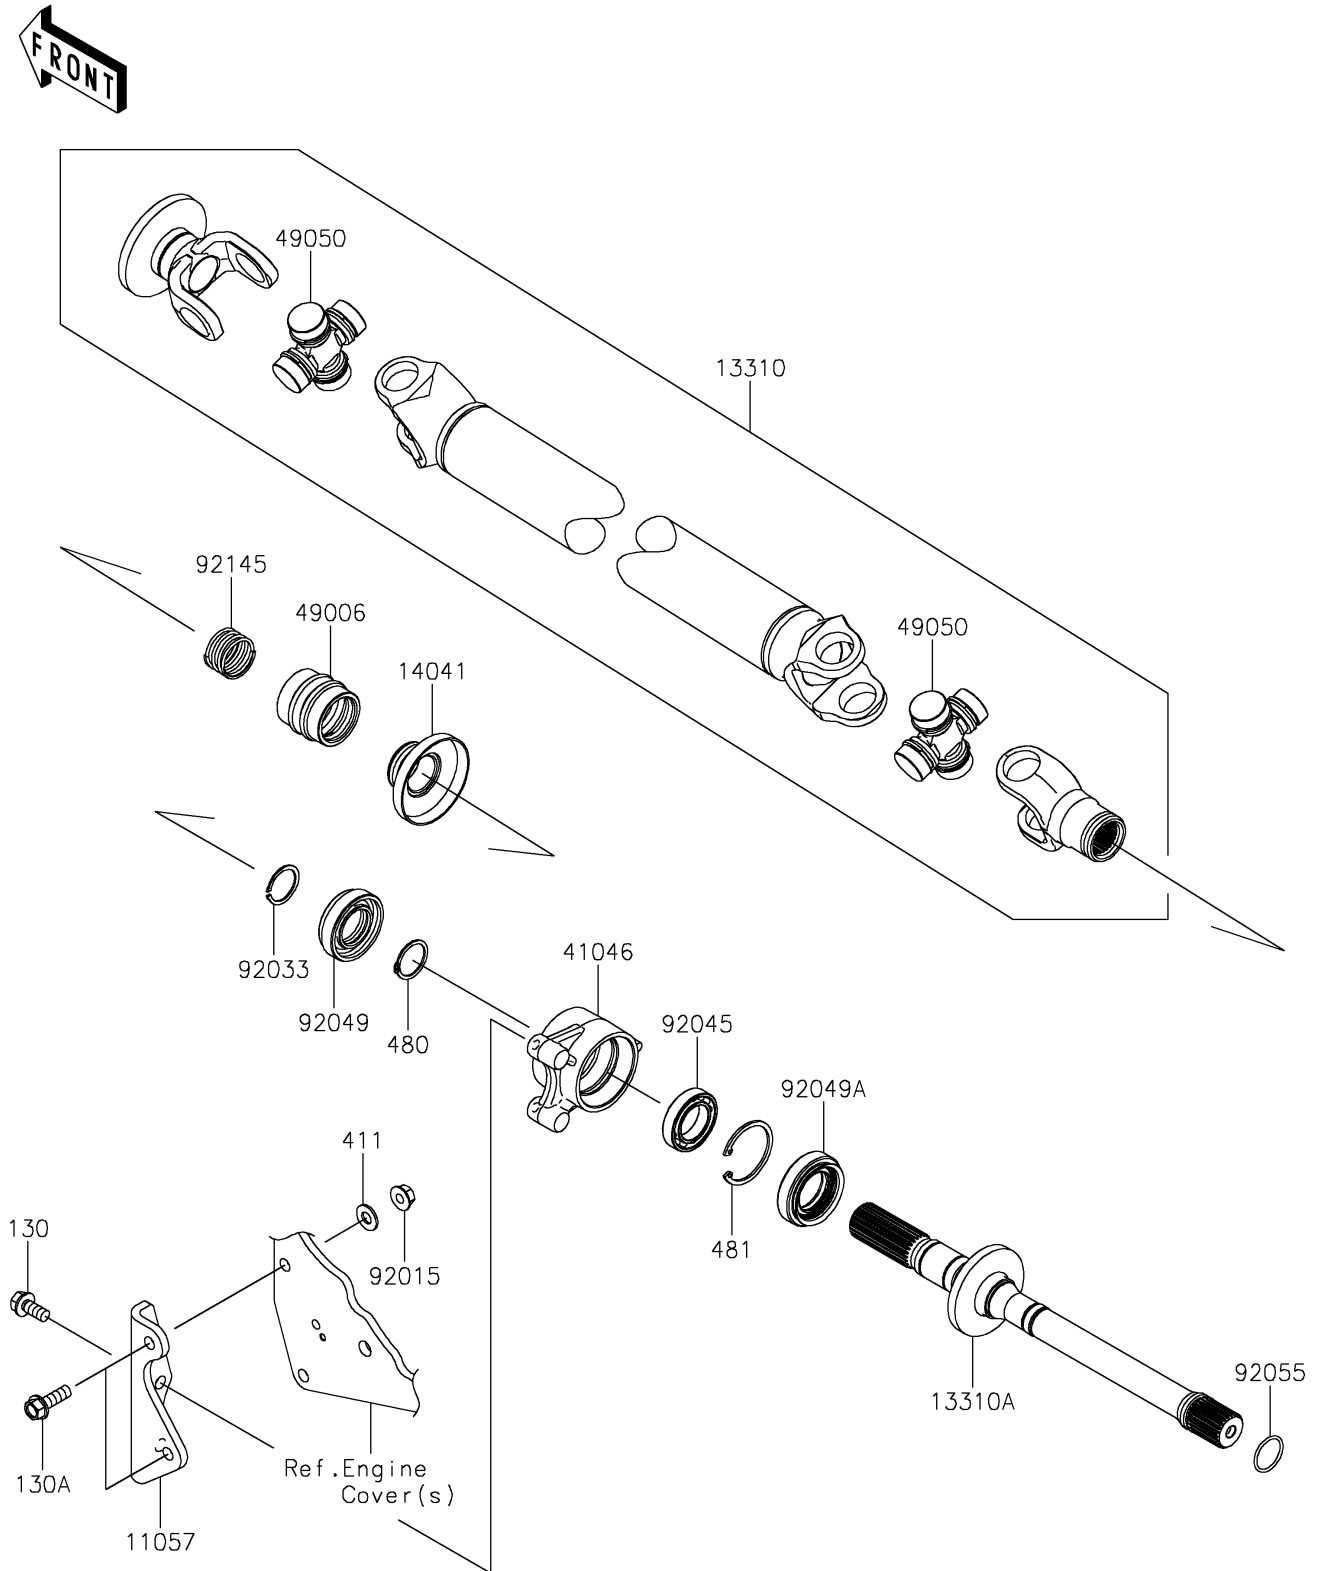

2026 Teryx KRX 1000 Blackout Edition

PARTS DIAGRAM

Drive Shaft-Propeller

E3135

2026 Teryx KRX 1000 Blackout Edition

PARTS LIST

Drive Shaft-Propeller

ITEM NAME	PART NUMBER	QUANTITY
-----------	-------------	----------
