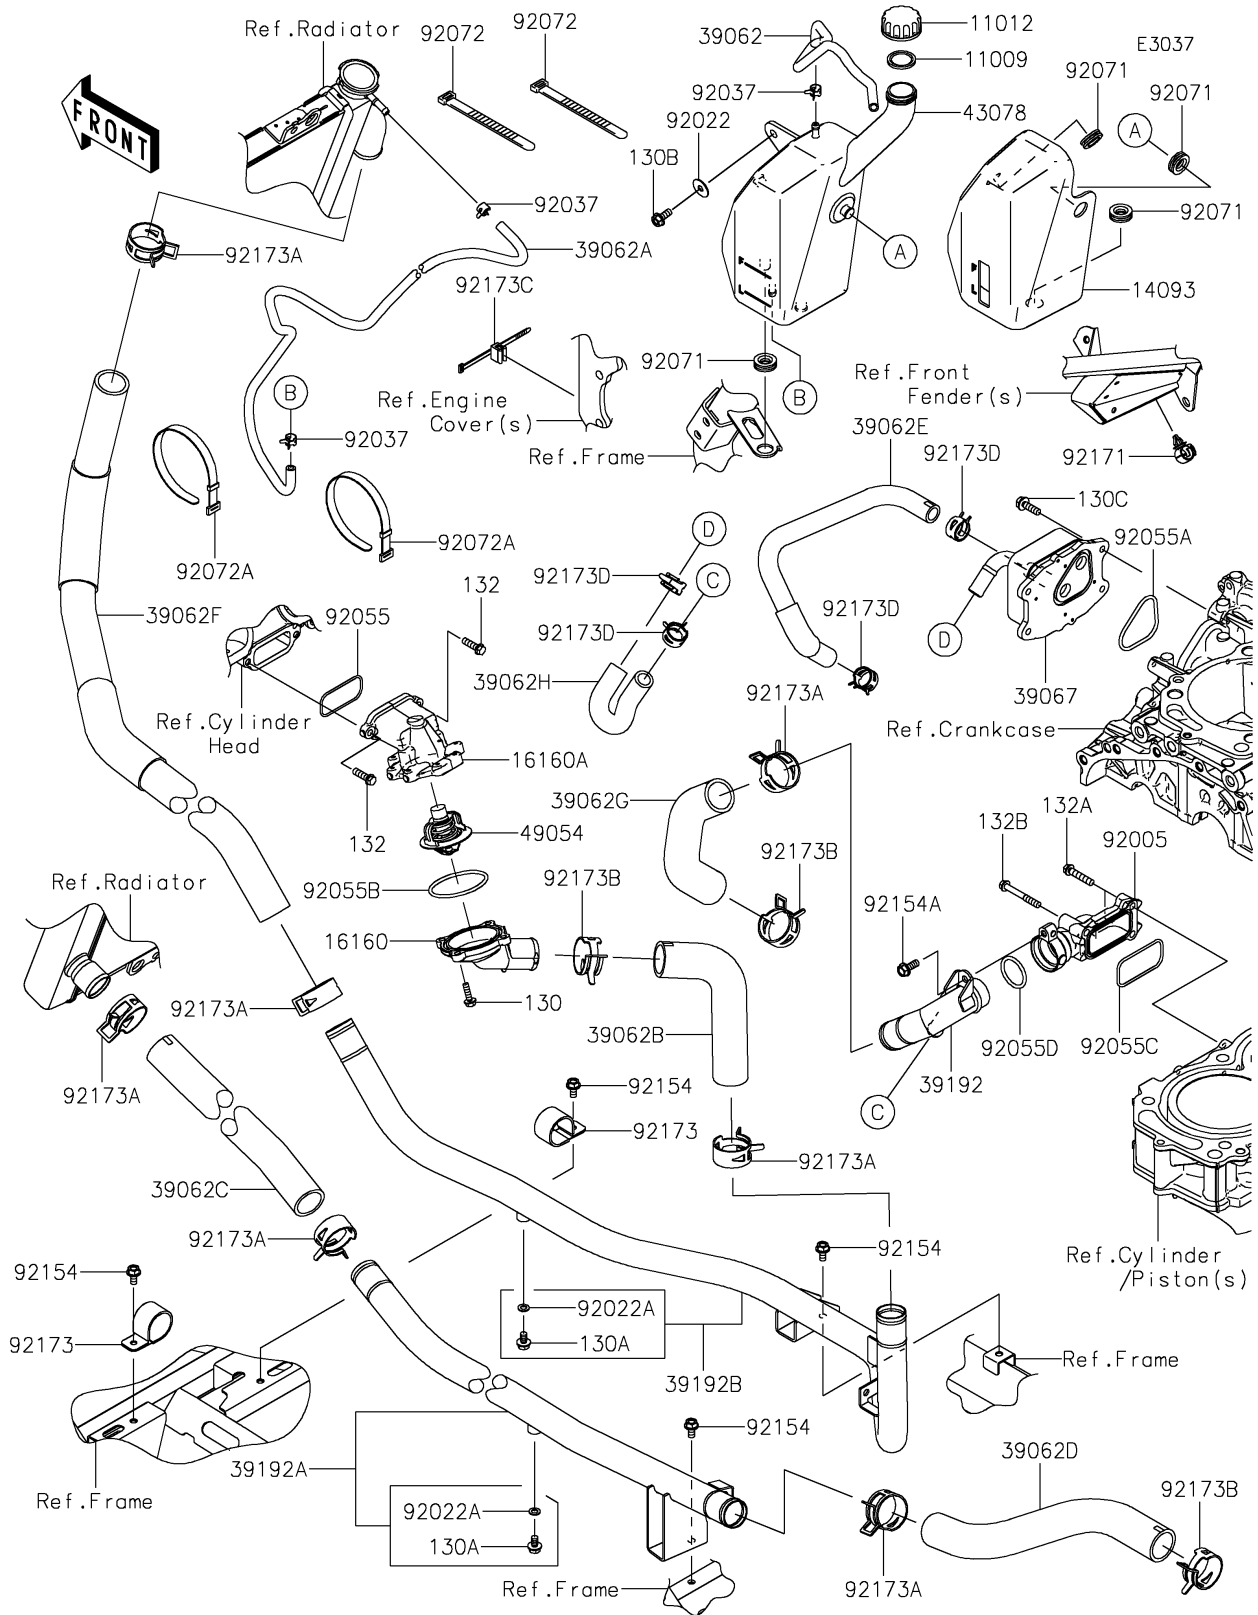

2026 TERYX KRX® 1000 BLACKOUT EDITION

PARTS DIAGRAM

Water Pipe

2026 TERYX KRX® 1000 BLACKOUT EDITION

PARTS LIST

Water Pipe

ITEM NAME	PART NUMBER	QUANTITY
-----------	-------------	----------
