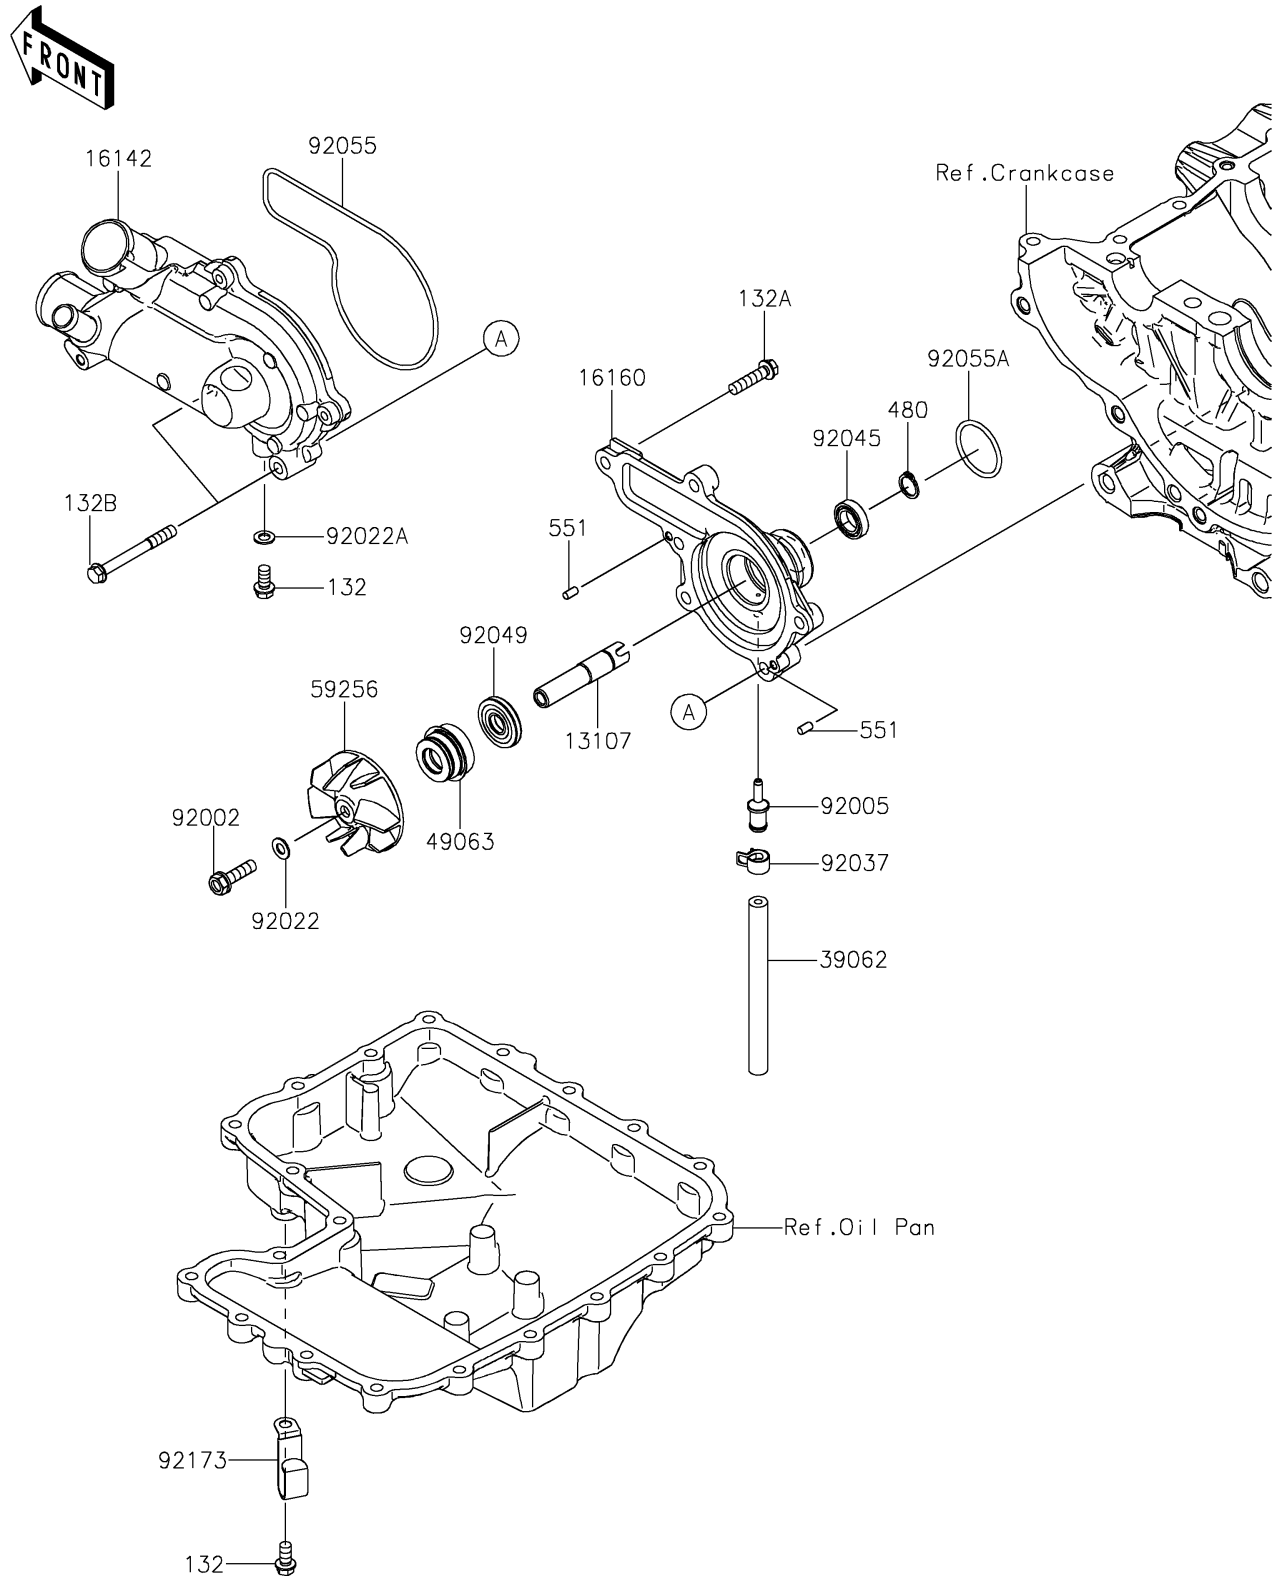

2025 Teryx KRX 1000 Blackout Edition

PARTS DIAGRAM

Water Pump

E3031

2025 Teryx KRX 1000 Blackout Edition

PARTS LIST

Water Pump

ITEM NAME	PART NUMBER	QUANTITY
-----------	-------------	----------
