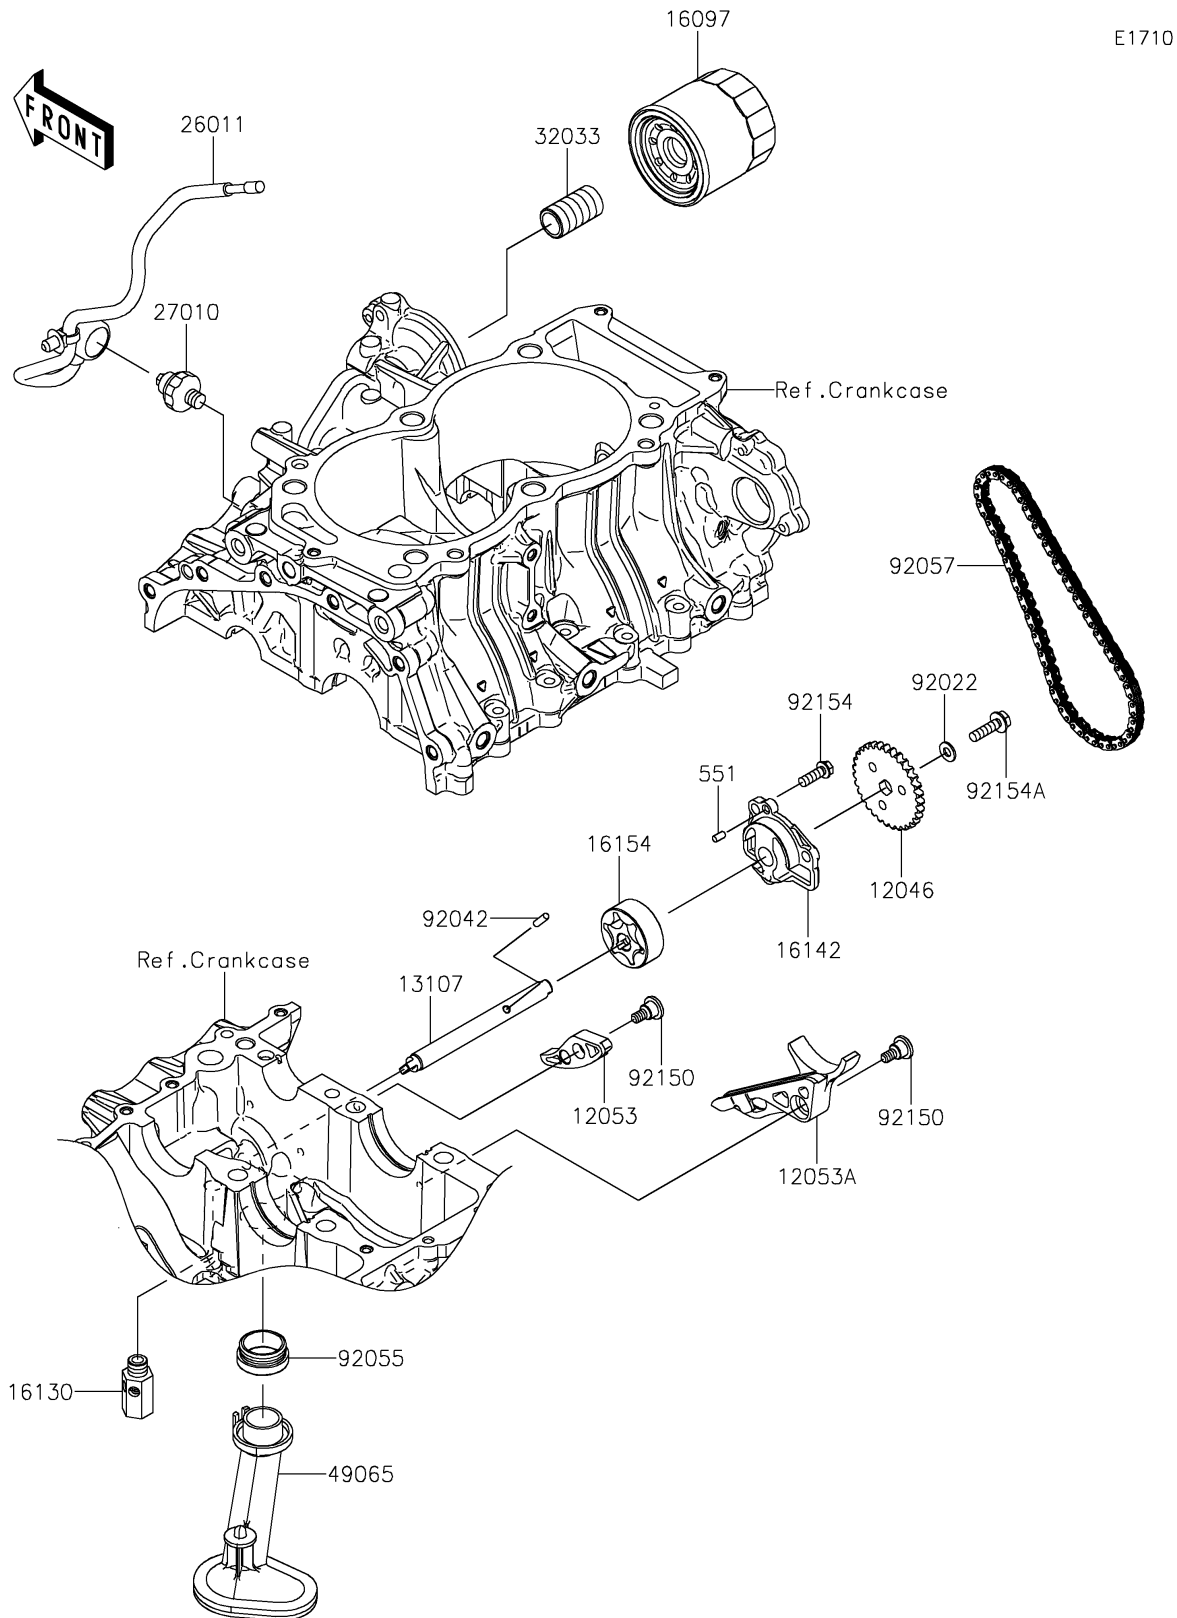

# 2026 Teryx KRX 1000 Blackout Edition

## PARTS DIAGRAM

### Oil Pump/Oil Filter

E1710

## PARTS LIST

Oil Pump/Oil Filter

ITEM NAME	PART NUMBER	QUANTITY
-----------	-------------	----------

---