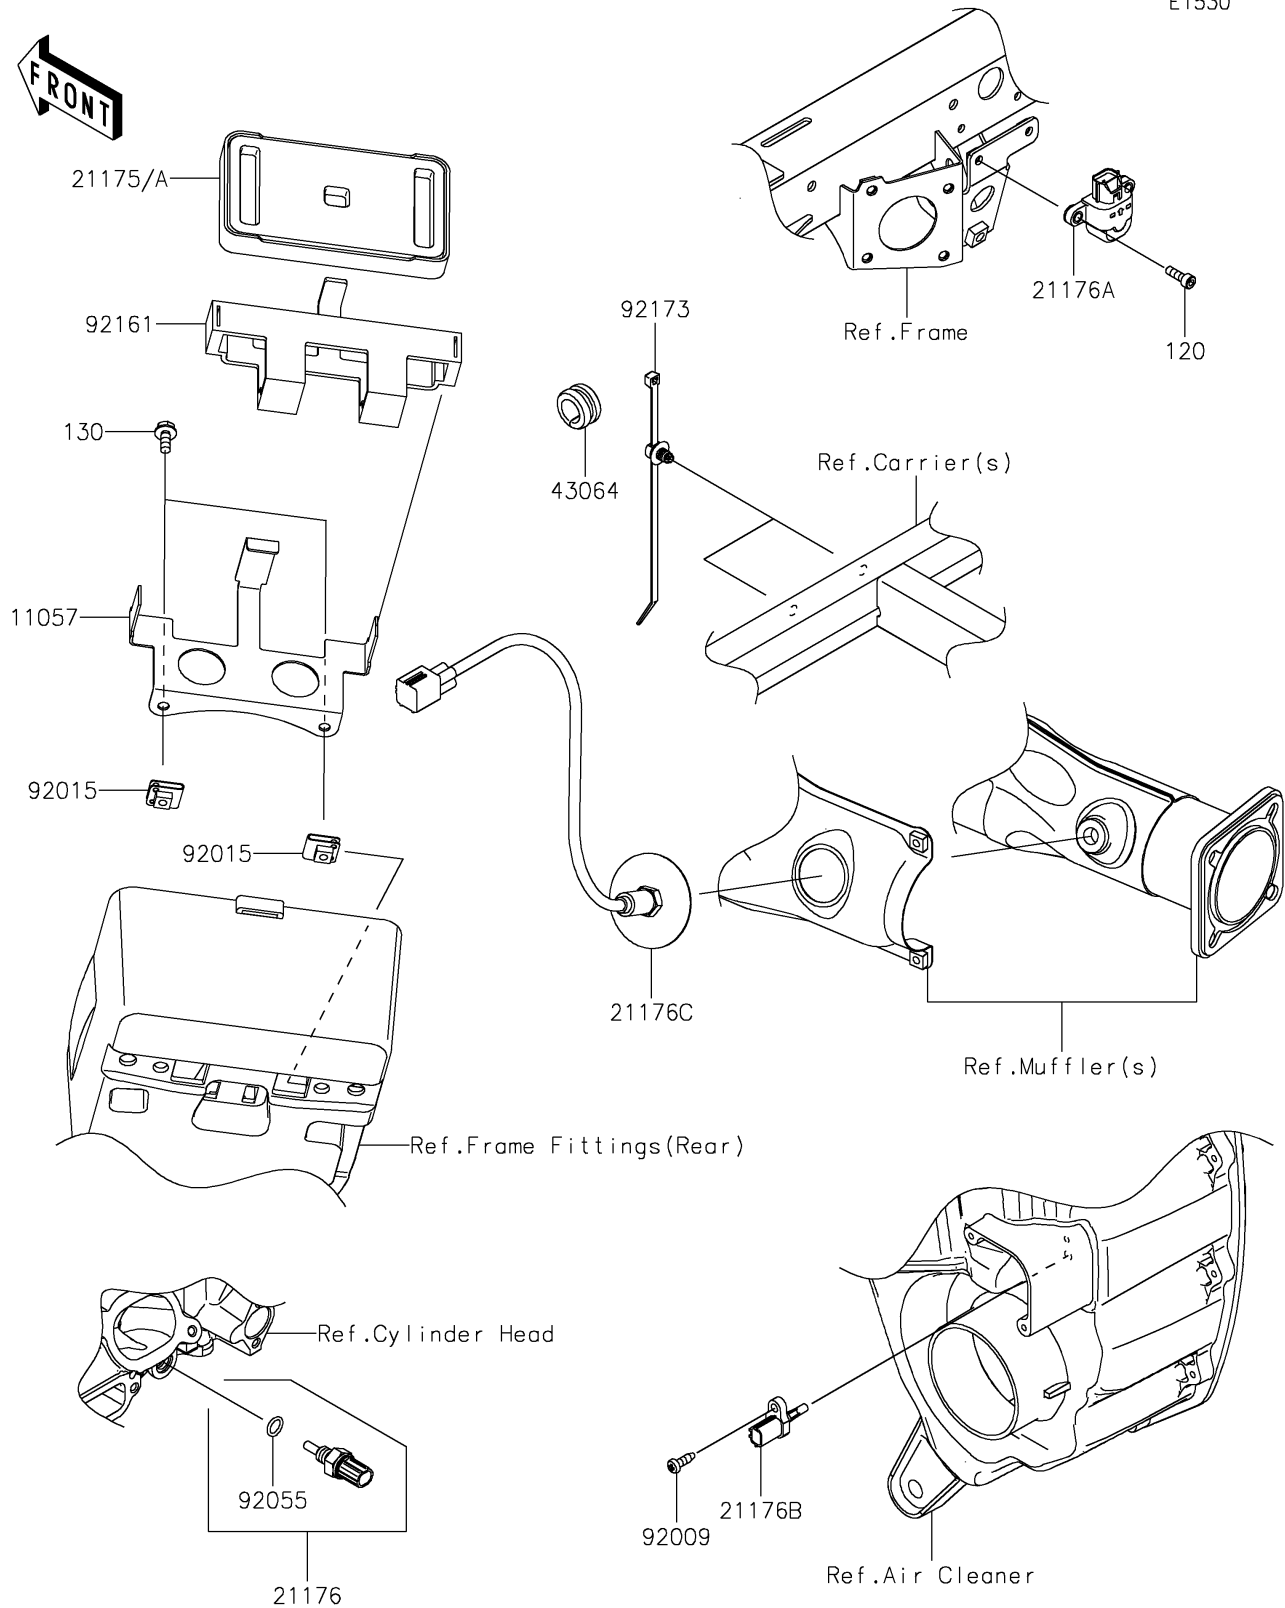

# 2026 Teryx KRX 1000 Blackout Edition

## PARTS DIAGRAM

### Fuel Injection

E1530

## PARTS LIST Fuel Injection

ITEM NAME	PART NUMBER	QUANTITY
-----------	-------------	----------

---