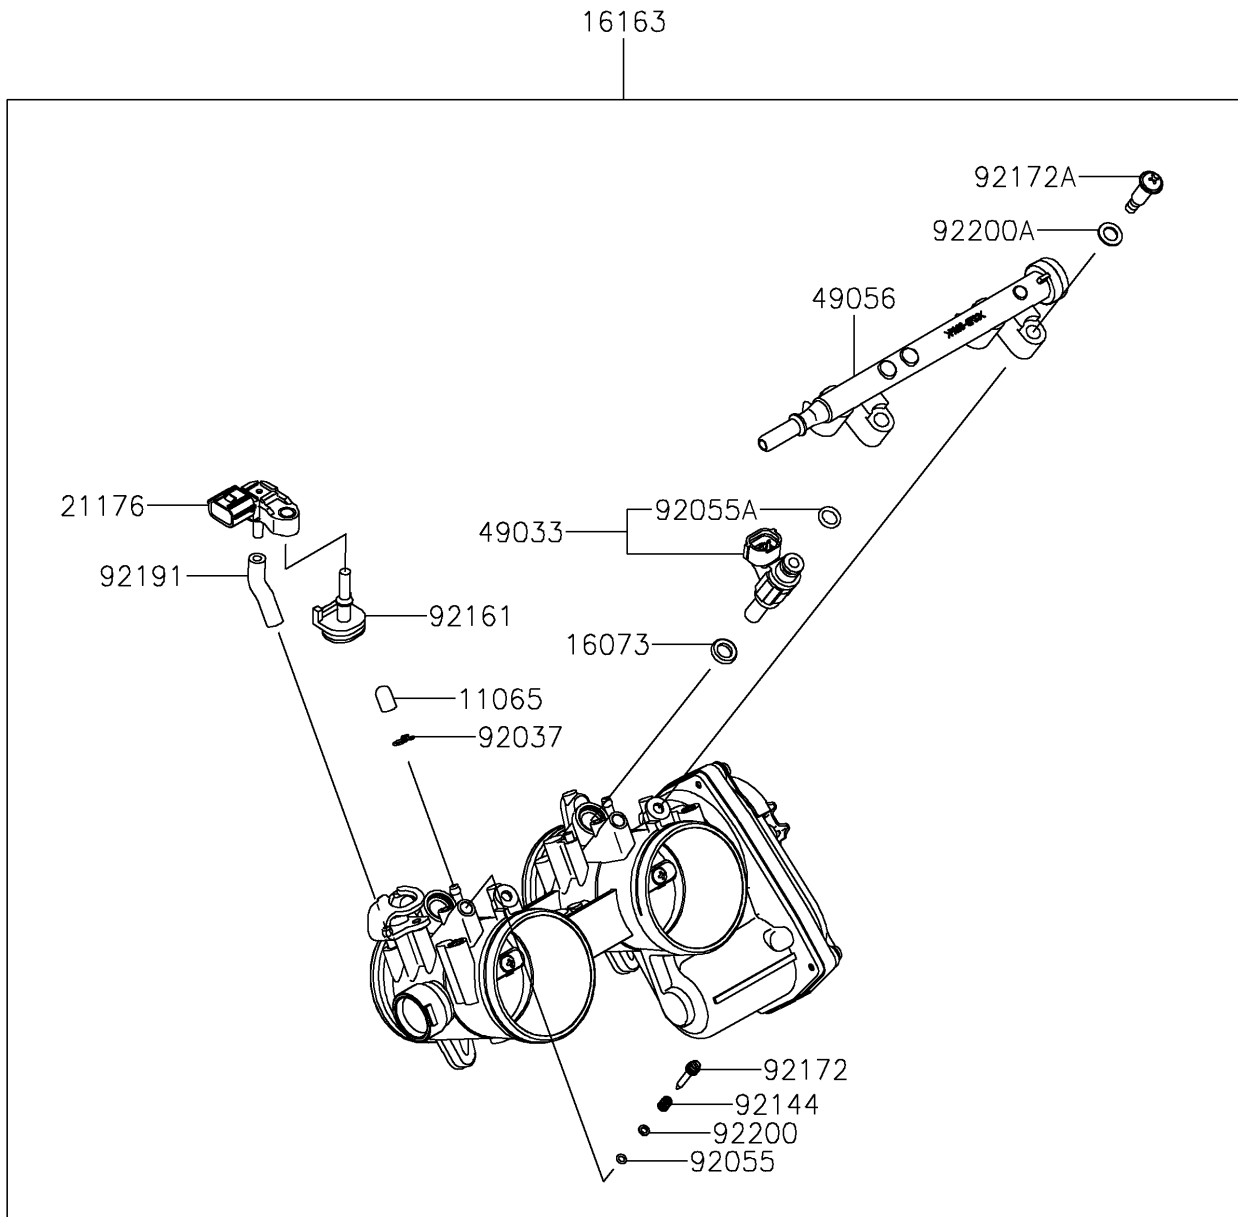

2026 Teryx KRX 1000 Blackout Edition

PARTS DIAGRAM

Throttle

E1510

2026 Teryx KRX 1000 Blackout Edition

PARTS LIST

Throttle

ITEM NAME

PART NUMBER

QUANTITY
