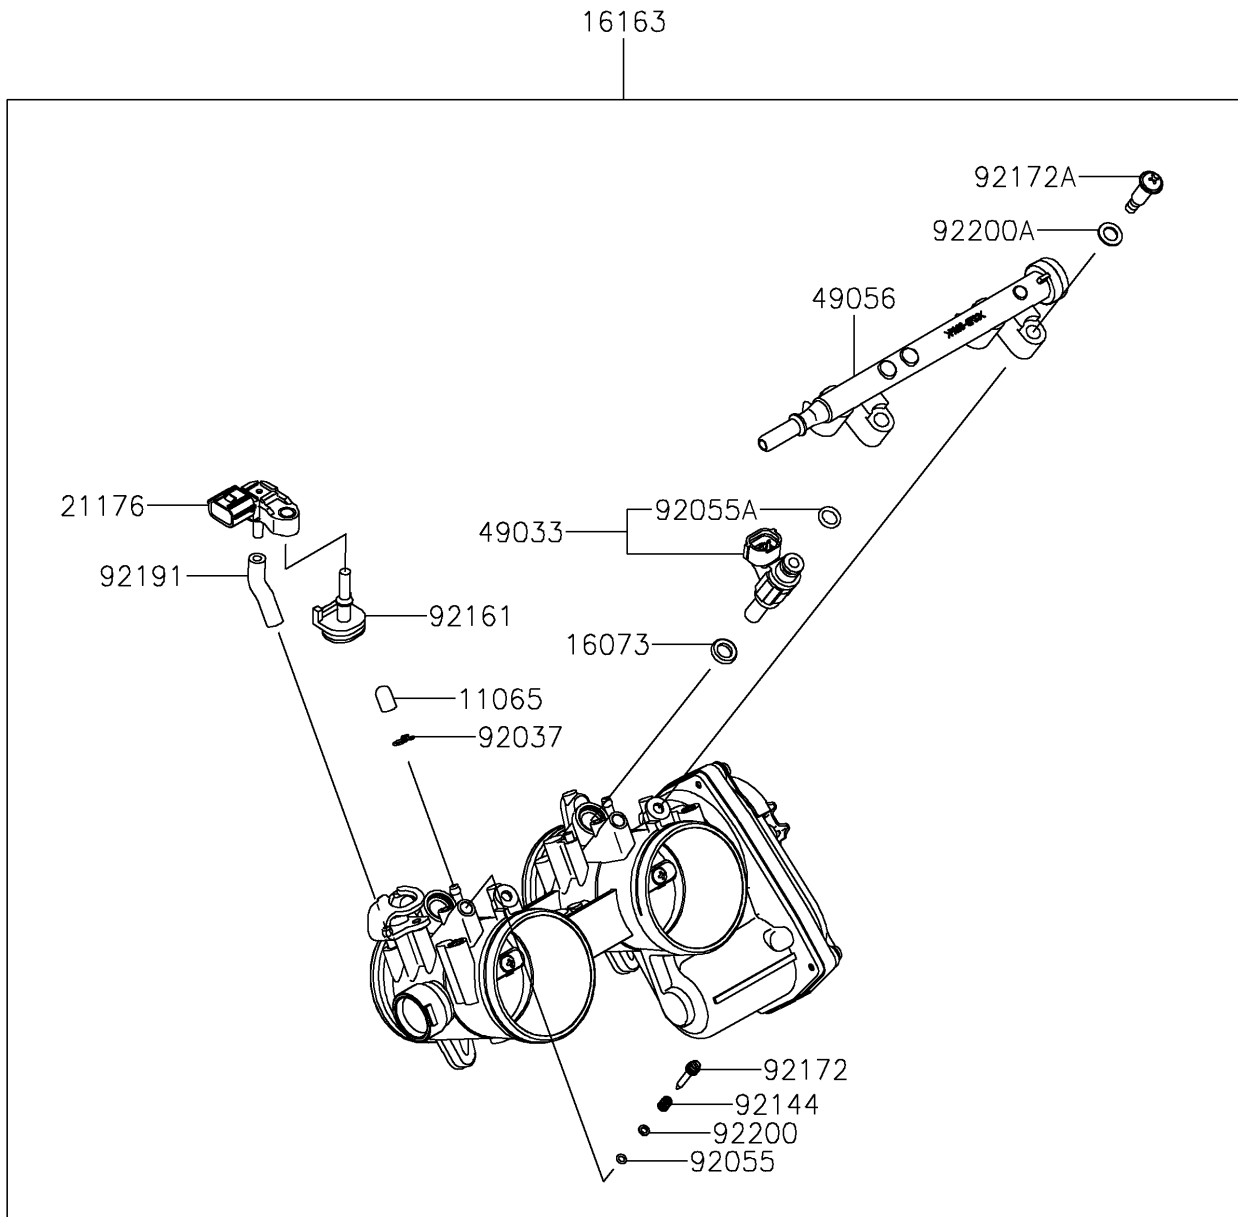

# 2026 TERYX KRX® 1000 BLACKOUT EDITION

## PARTS DIAGRAM

### Throttle

E1510

## PARTS LIST

Throttle

ITEM NAME	PART NUMBER	QUANTITY
-----------	-------------	----------

---