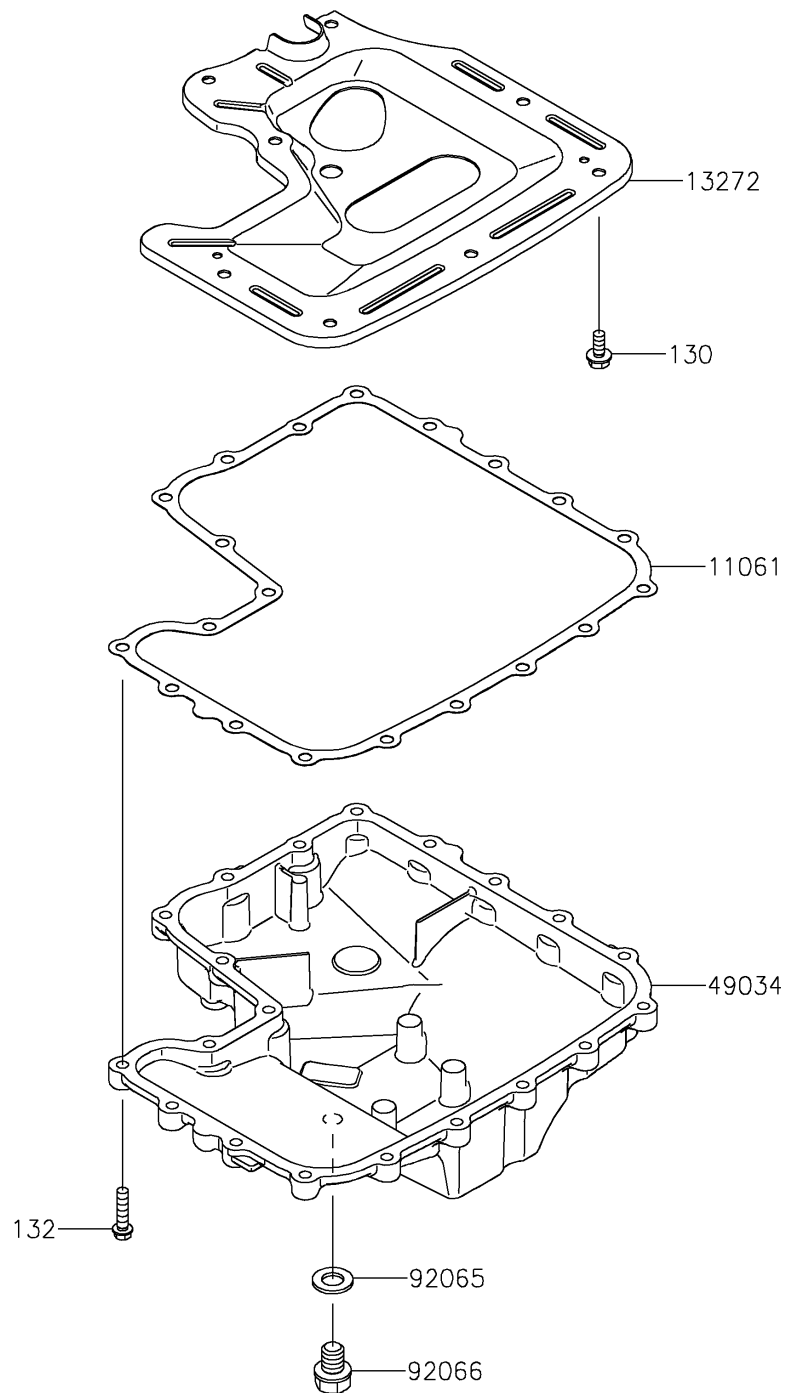

2026 Teryx KRX 1000 Blackout Edition

PARTS DIAGRAM

Oil Pan

E1434

2026 Teryx KRX 1000 Blackout Edition

PARTS LIST

Oil Pan

ITEM NAME	PART NUMBER	QUANTITY
-----------	-------------	----------
