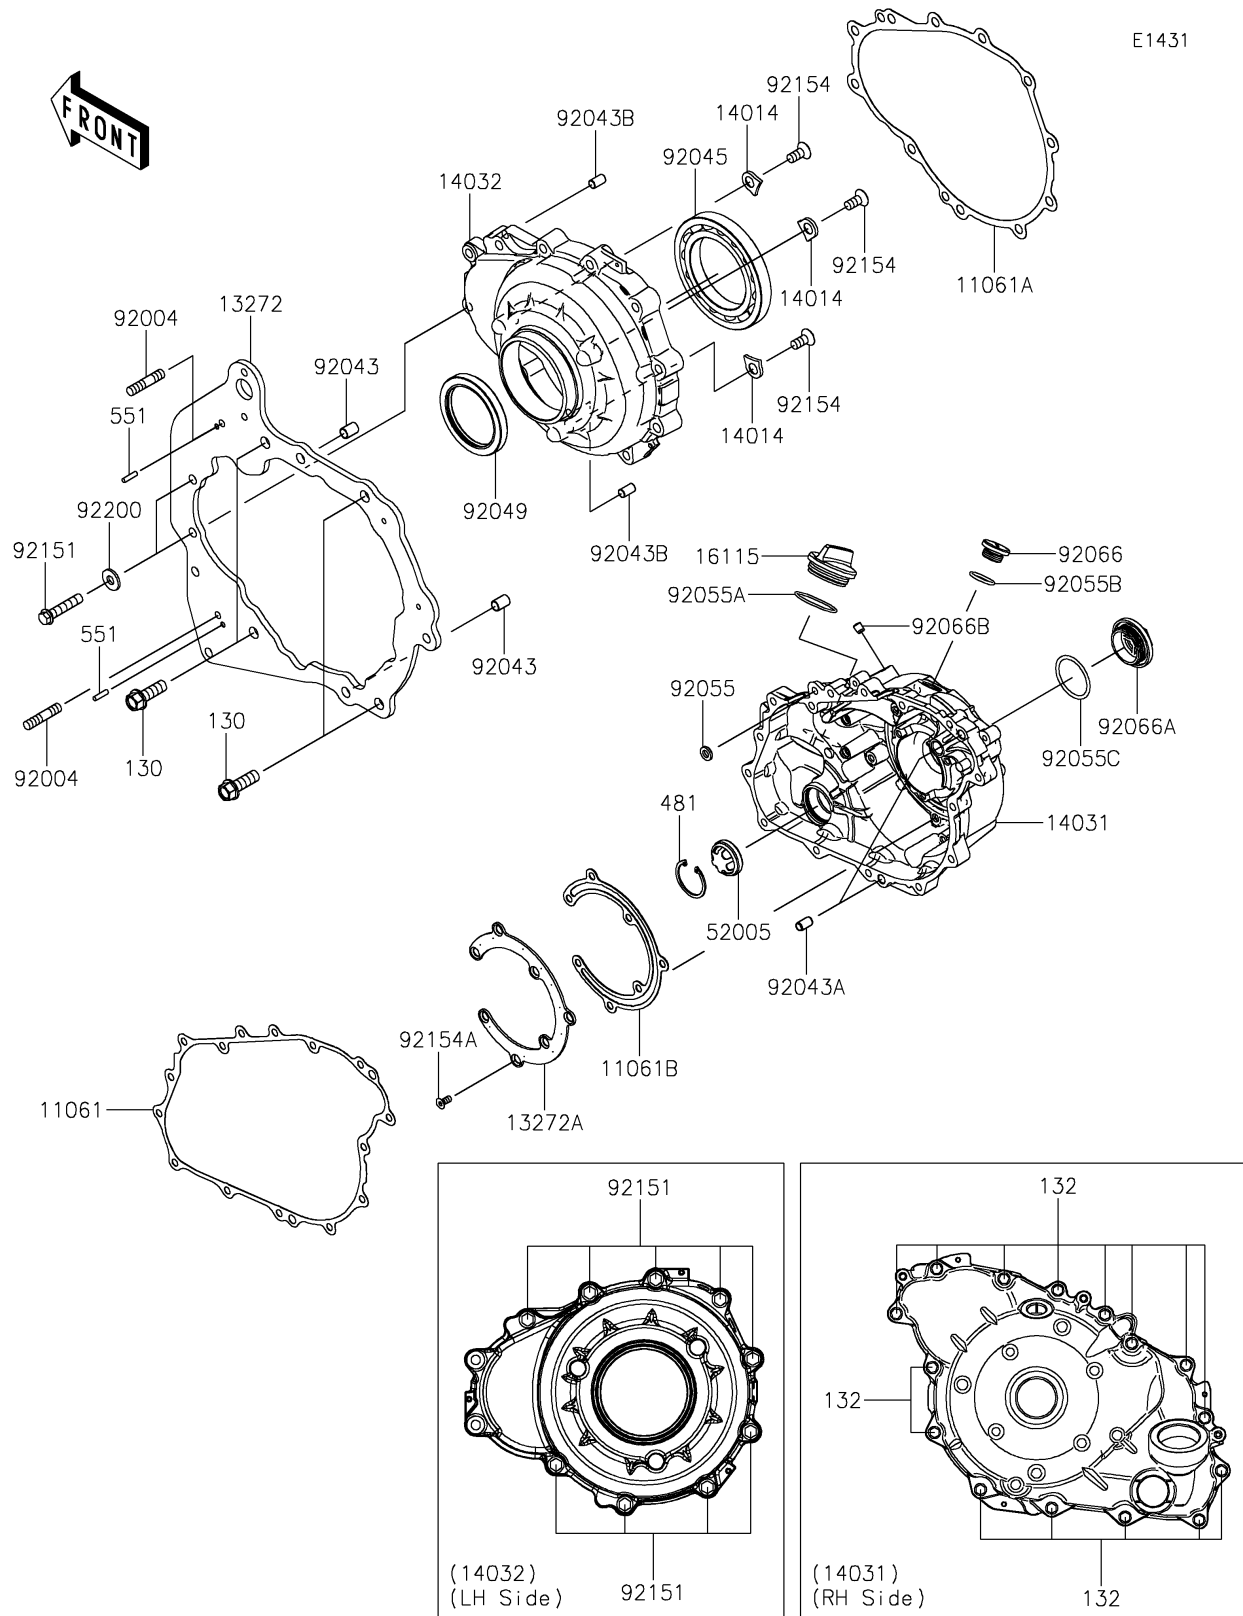

2026 Teryx KRX 1000 Blackout Edition

PARTS DIAGRAM

Engine Cover(s)

2026 Teryx KRX 1000 Blackout Edition

PARTS LIST

Engine Cover(s)

ITEM NAME	PART NUMBER	QUANTITY
-----------	-------------	----------
